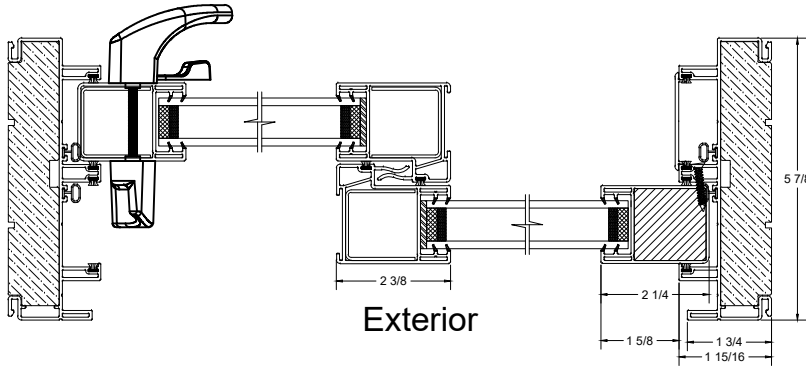

Exterior

TITLE: BUCK XO Dual Glass

DWG.NUM.: BUCK-XO-19092709

SIZE: A

SCALE: 1:4

REV

DATE

DESCRIPTION

DRAWN BY

1

6/28/2021

Panel Profile Updated

KS

REV	DATE	DESCRIPTION	DRAWN BY
1	6/28/2021	Panel Profile Updated	KS