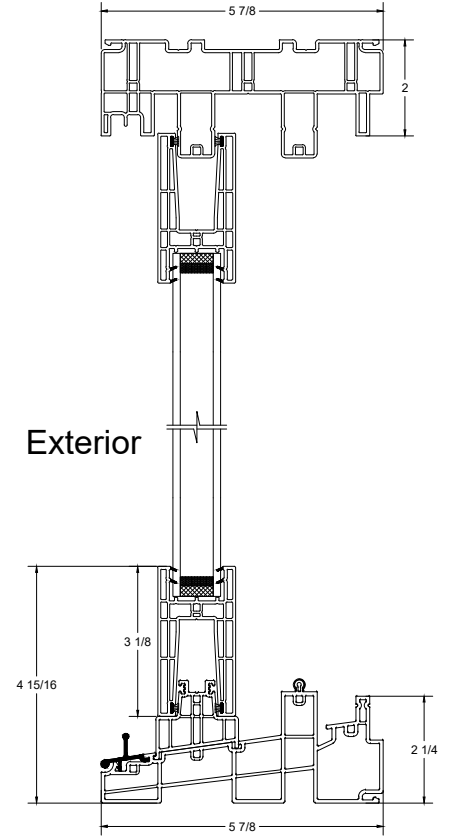

Exterior

Exterior

Exterior

TITLE: BUCK XO Dual Glass

DWG.NUM.: BUCK-XO-19092709

SIZE: A

SCALE: 1:4

REV

DATE

DESCRIPTION

DRAWN BY

1

6/28/2021

Panel Profile Updated

KS

REV	DATE	DESCRIPTION	DRAWN BY
1	6/28/2021	Panel Profile Updated	KS