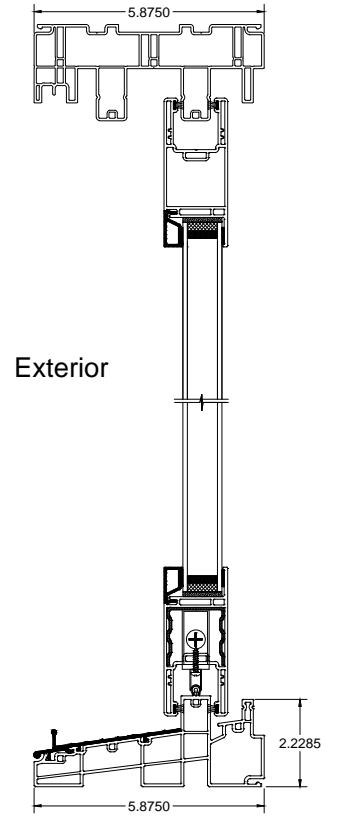

Exterior

Exterior

Exterior

TITLE: Kent OXO Dual Glass

DWG.NUM.: KENT-OXO-180918001

SIZE: A

SCALE: 1:5

REV	DATE	DESCRIPTION	DRAWN BY
1	9/18/2018	Kent OXO-VIC	KS