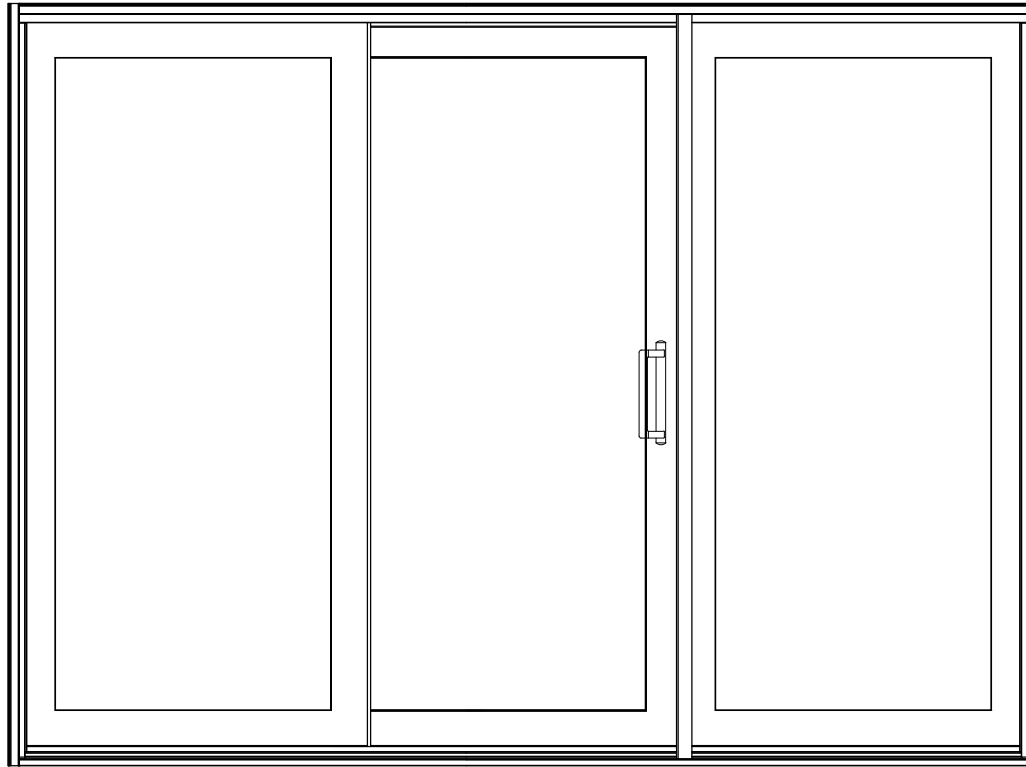

Exterior

Exterior

Exterior

TITLE: Kent OXO Dual Glass

DWG.NUM.: KENT-OXO-180918001

SIZE: A

SCALE: 1:5

REV	DATE	DESCRIPTION	DRAWN BY
1	9/18/2018	Kent OXO-VIC	KS