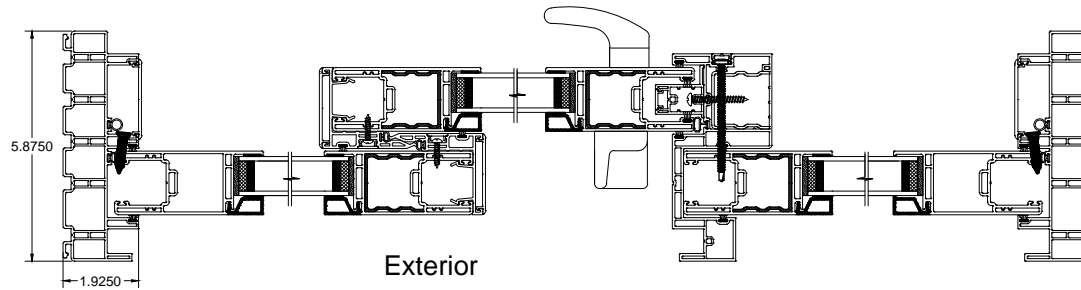

Exterior

TITLE: Kent OXO Dual Glass

DWG.NUM.: KENT-OXO-180918001

SIZE: A

SCALE: 1:5

REV	DATE	DESCRIPTION	DRAWN BY
1	9/18/2018	Kent OXO-VIC	KS