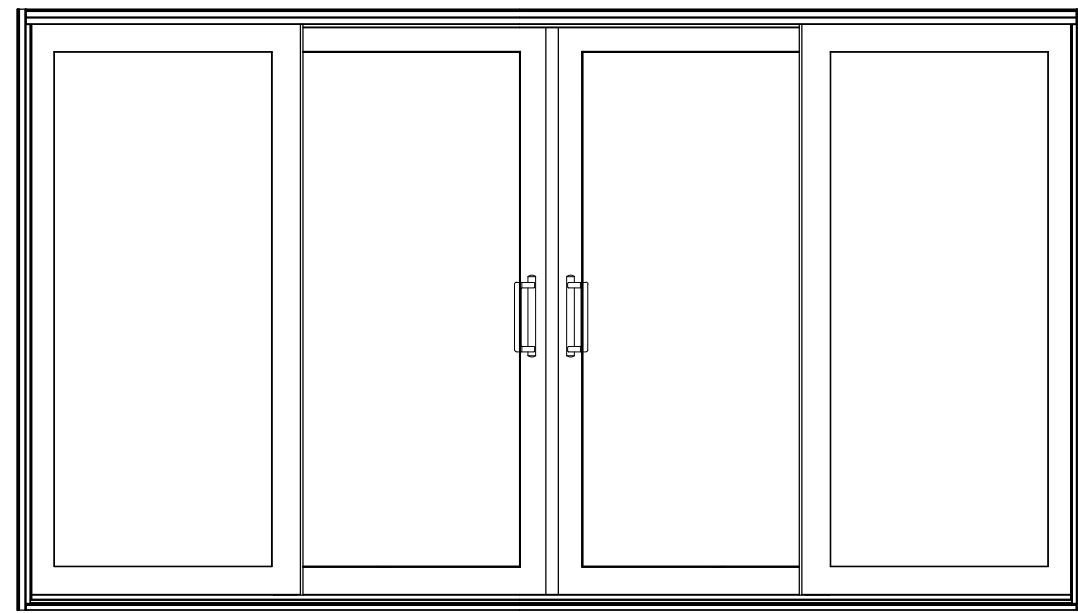

Exterior

Exterior

Exterior

TITLE: Kent OXYO Dual Glass DWG.NUM.: KENT-OXYO-18082401	REV	DATE	DESCRIPTION	DRAWN BY
	1	8/24/2018	Kent OXYO-VIC	KS
SIZE: A	SCALE: 1:6