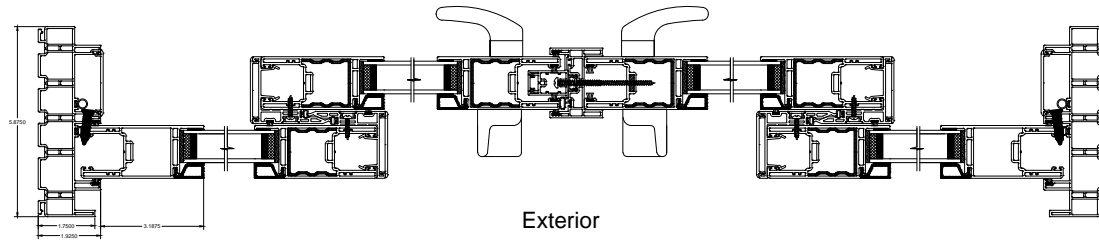

Exterior

TITLE: Kent OXYO Dual Glass DWG.NUM.: KENT-OXYO-18082401	REV	DATE	DESCRIPTION	DRAWN BY
	1	8/24/2018	Kent OXYO-VIC	KS
SIZE: A	SCALE: 1:6