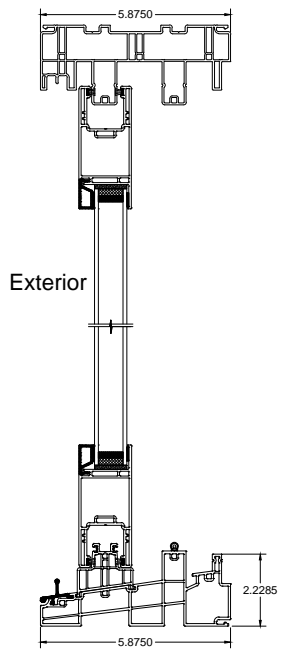

Exterior

Exterior

Exterior

TITLE: Kent OXYO Dual Glass DWG.NUM.: KENT-OXYO-18082401	REV	DATE	DESCRIPTION	DRAWN BY
	1	8/24/2018	Kent OXYO-VIC	KS
SIZE: A	SCALE: 1:6