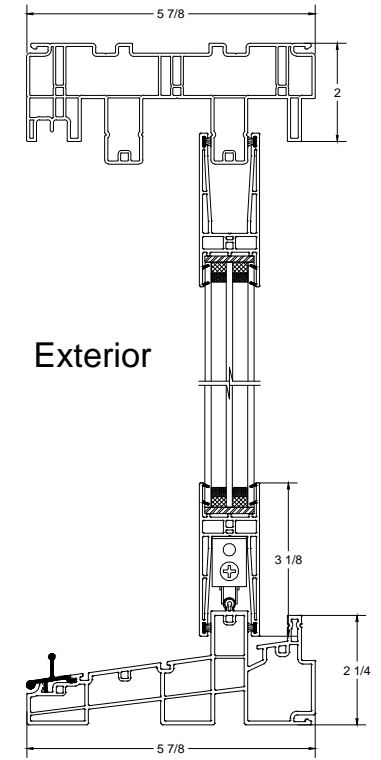

Exterior

Exterior

Exterior

PROPRIETARY AND CONFIDENTIAL
THE INFORMATION CONTAINED IN THIS DRAWING IS THE
SOLE PROPERTY OF SUNVIEW PATIO DOORS LTD. ANY
REPRODUCTION IN PART OR AS A WHOLE WITHOUT THE
WRITTEN PERMISSION OF SUNVIEW PATIO DOORS
LTD. IS PROHIBITED.

TITLE: VIC OX Triple Glass		REV	DATE	DESCRIPTION	DRAWN BY
		1	3/15/2019	New Interlock Profile	KS
DWG.NUM.: VIC-OX-18100101					
SIZE: A	SCALE: 1:4