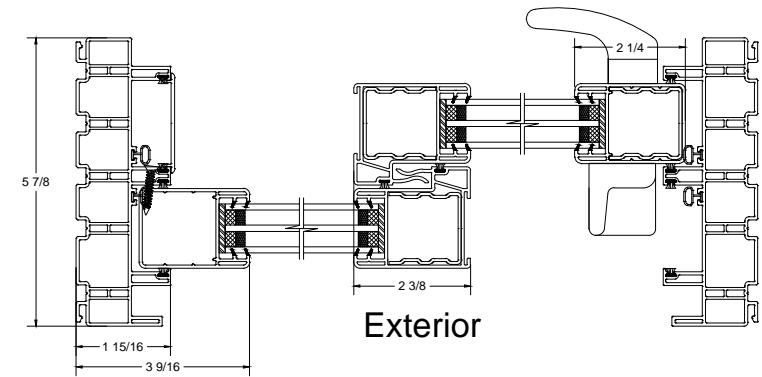

Exterior

PROPRIETARY AND CONFIDENTIAL
THE INFORMATION CONTAINED IN THIS DRAWING IS THE
SOLE PROPERTY OF SUNVIEW PATIO DOORS LTD. ANY
REPRODUCTION IN PART OR AS A WHOLE WITHOUT THE
WRITTEN PERMISSION OF SUNVIEW PATIO DOORS
LTD. IS PROHIBITED.

TITLE: VIC OX Triple Glass		REV	DATE	DESCRIPTION	DRAWN BY
		1	3/15/2019	New Interlock Profile	KS
DWG.NUM.: VIC-OX-18100101					
SIZE: A	SCALE: 1:4