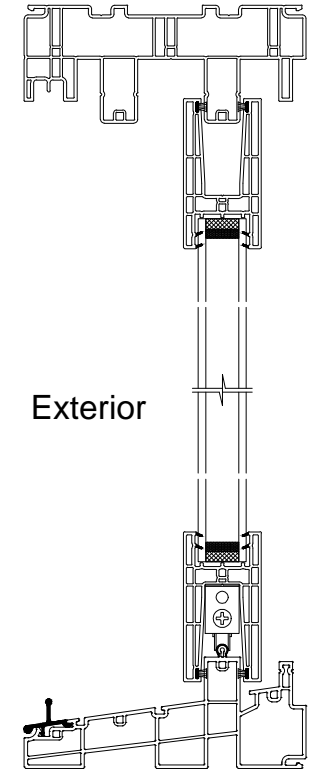

Exterior

Exterior

Exterior

TITLE: Vic OZO- Double Glaze

DWG.NUM.: VIC-OZO-19091202

SIZE: A

SCALE: 1:4

REV	DATE	DESCRIPTION	DRAWN BY
1	2020-12-18	Panel Profiles Updated	Kulvir