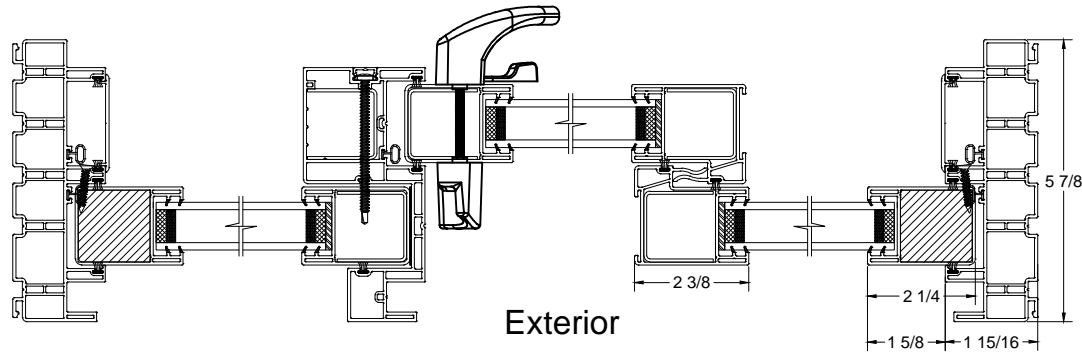

Exterior

TITLE: Vic OZO- Double Glaze

DWG.NUM.: VIC-OZO-19091202

SIZE: A

SCALE: 1:4

REV	DATE	DESCRIPTION	DRAWN BY
1	2020-12-18	Panel Profiles Updated	Kulvir