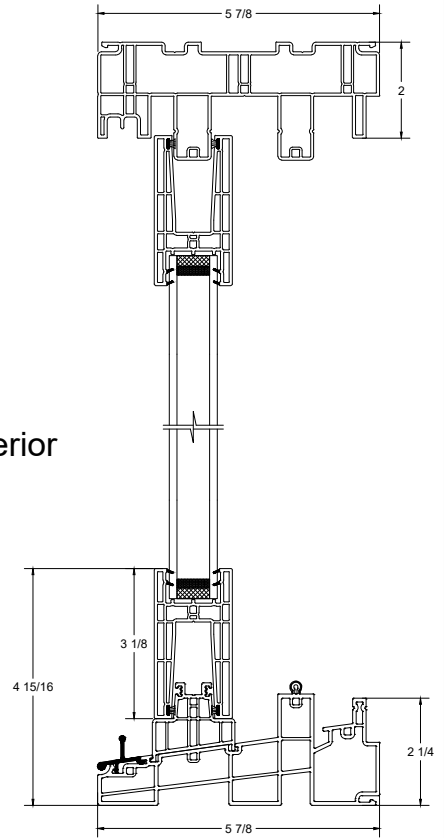

Exterior

Exterior

Exterior

TITLE: VIC XO Dual Glass	
DWG.NUM.: VIC-XO-19091201	
SIZE: A	SCALE: 1:4

REV	DATE	DESCRIPTION	DRAWN BY
1	2020-12-18	Panel Profiles Updated	Kulvir