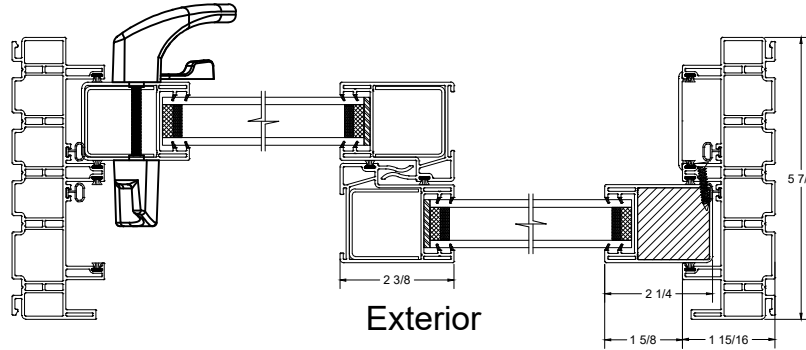

Exterior

TITLE: VIC XO Dual Glass	
DWG.NUM.: VIC-XO-19091201	
SIZE: A	SCALE: 1:4

REV	DATE	DESCRIPTION	DRAWN BY
1	2020-12-18	Panel Profiles Updated	Kulvir