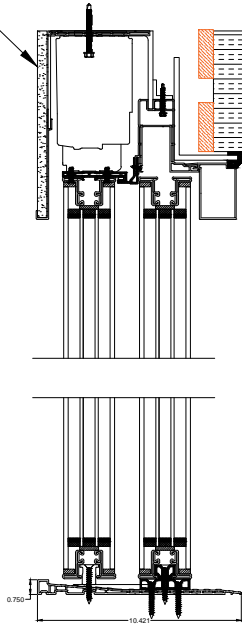

Dry wall

EIFS

TITLE: Leggera XO

DWG.NUM.: Legg-XO-19041104

SIZE: A

SCALE: 1:10

REV

DATE

DESCRIPTION

DRAWN BY

REV	DATE	DESCRIPTION	DRAWN BY