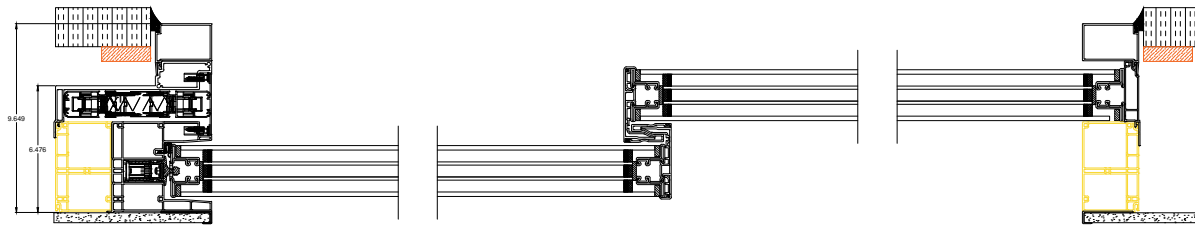

Dry wall

EIFS

TITLE: Leggera XO

DWG.NUM.: Legg-XO-19041104

SIZE: A

SCALE: 1:10

REV

DATE

DESCRIPTION

DRAWN BY

REV	DATE	DESCRIPTION	DRAWN BY