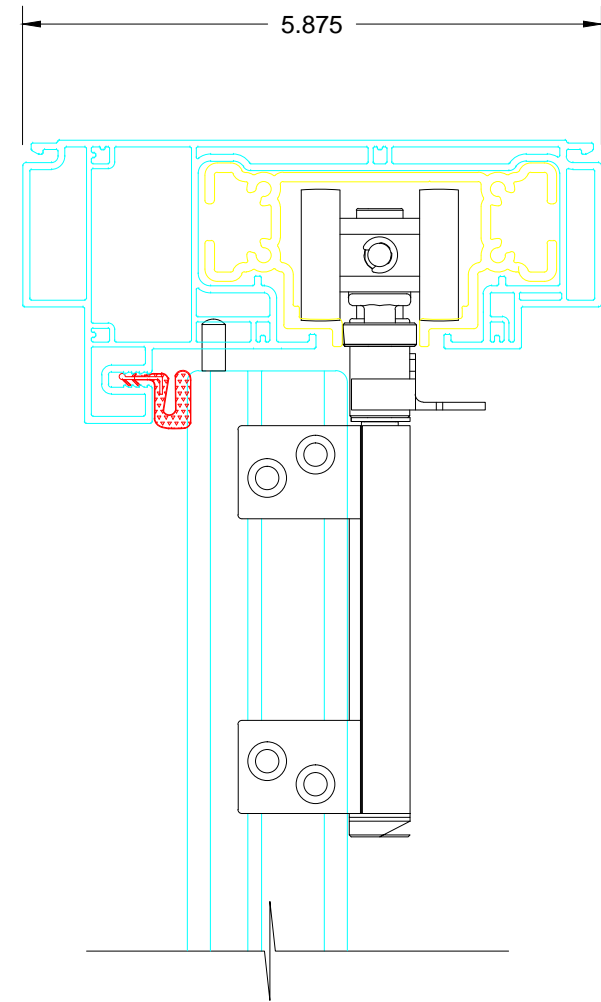

Section
b-b

TITLE: MUSKOKA DOOR HEADER
SECTION

DWG.NUM.:

SIZE: A

SCALE: 1:2

REV	DATE	DESCRIPTION	DRAWN BY