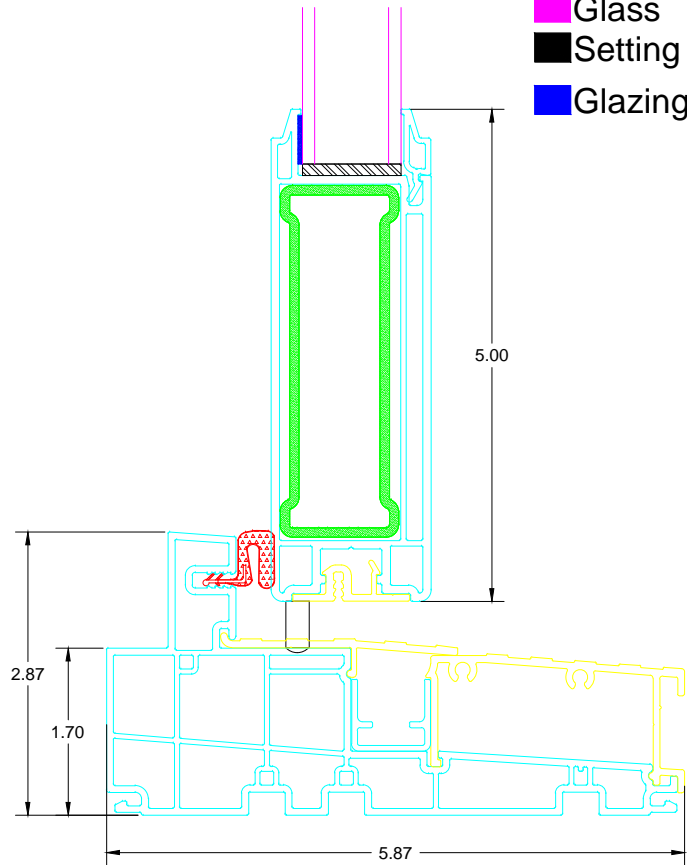

Section
c-c

- EPDM
- Mill Finish Aluminum
- Anodized Aluminum
- PVC
- Glass
- Setting Block Rubber
- Glazing Tape

TITLE: MUSKOKA DOOR SILL SECTION		REV	DATE	DESCRIPTION	DRAWN BY
DWG.NUM.:					
SIZE: A	SCALE: 1:2