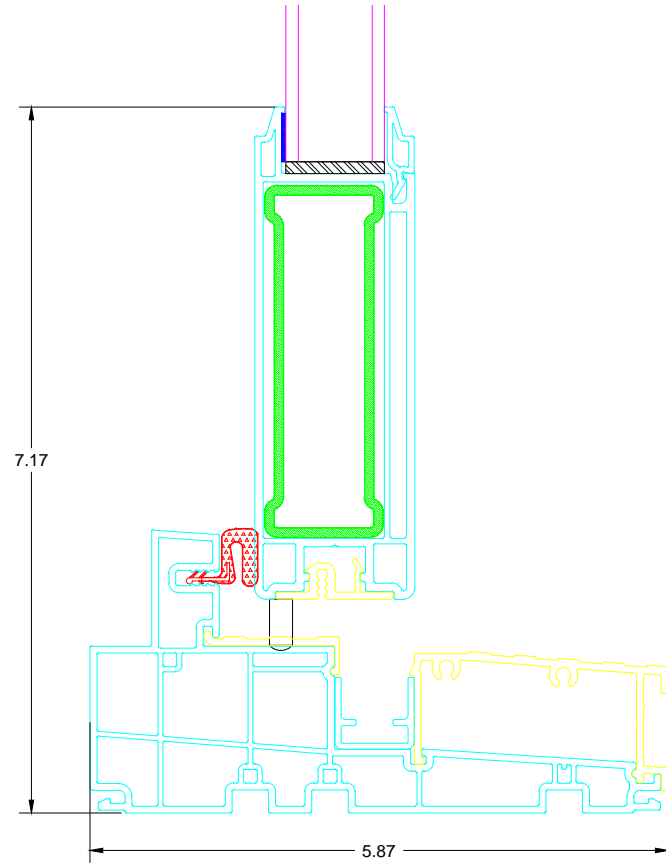

- EPDM
- Mill Finish Aluminum
- Anodized Aluminum
- PVC
- Glass
- Setting Block Rubber
- Glazing Tape

Section
d-d

TITLE: MUSKOKA DOOR SILL SECTION		REV	DATE	DESCRIPTION	DRAWN BY
DWG.NUM.:					
SIZE: A	SCALE: 1:2