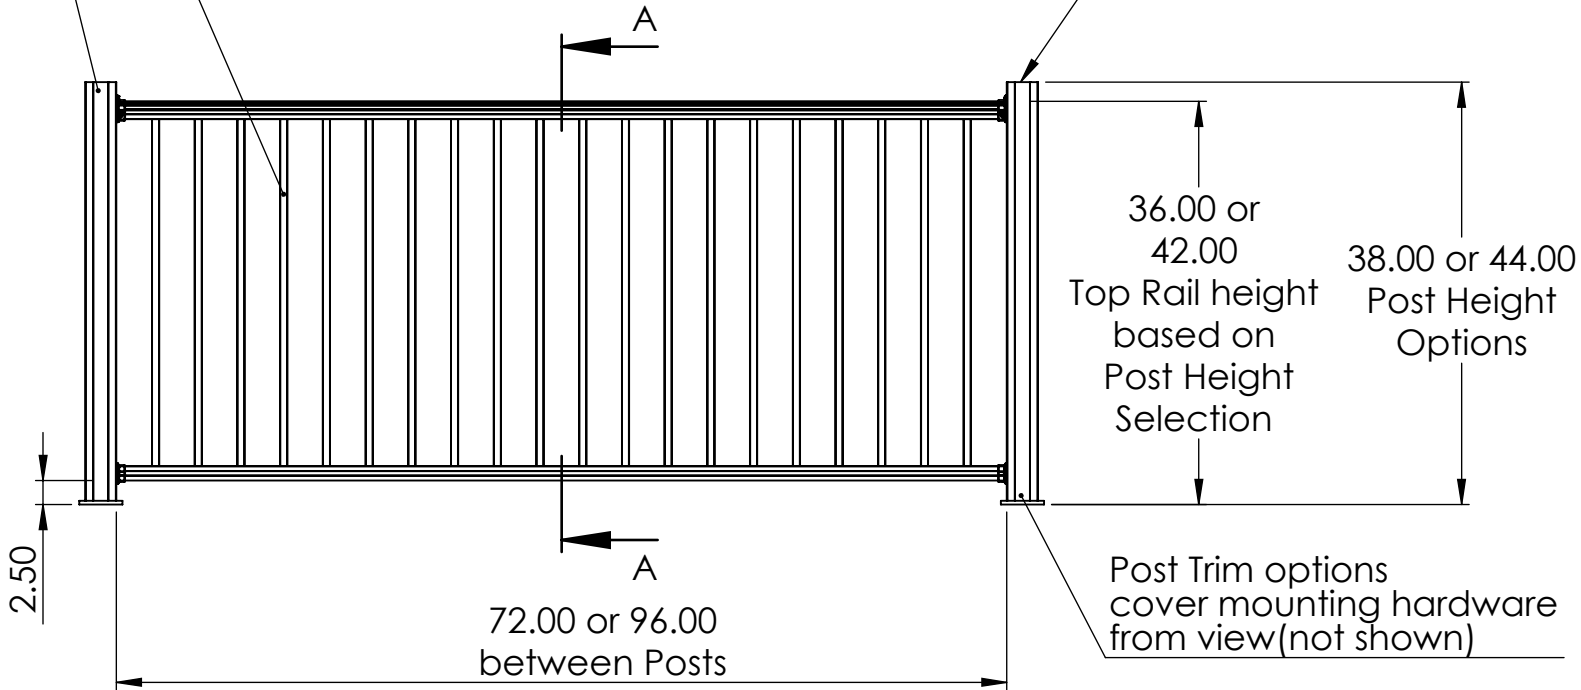

Post Cap options include Ball or Flat (not shown)

Square Baluster shown other options are: Twisted, Hammered, Bowed, Hammered Bowed, Round, Indented, Decorative, Horiz. Cable (see Horiz. Cable Rail Drawing), or, Vert. Cable (see Vert. Cable Rai Drawing)

Posts with Plate sizes:
 -2 1/2" square
 -3 1/4" square
 or 4" square
 (all sizes can be chosen at either the 38" or 44" height)

SECTION A-A
 SCALE 1 : 3

-Contact Key-Link Rep. for further info @ 888-704-7130