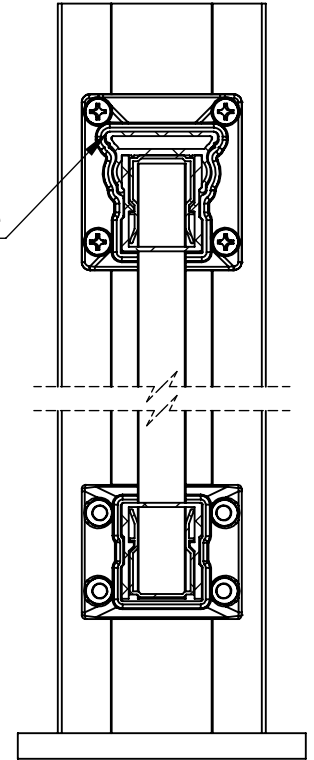

Post Cap options include Ball or Flat (not shown)

Square Baluster shown other options are: Twisted, Hammered, Bowed, Hammered Bowed, Round, Indented, Decorative, Horiz. Cable (see Horiz. Cable Rail Drawing), or, Vert. Cable (see Vert. Cable Rai Drawing)

Posts with Plate sizes:
 -2 1/2" square
 -3 1/4" square
 or 4" square
 (all sizes can be chosen at either the 38" or 44" height)

SECTION A-A
 SCALE 1 : 3

-Contact Key-Link Rep. for further info @ 888-704-7130