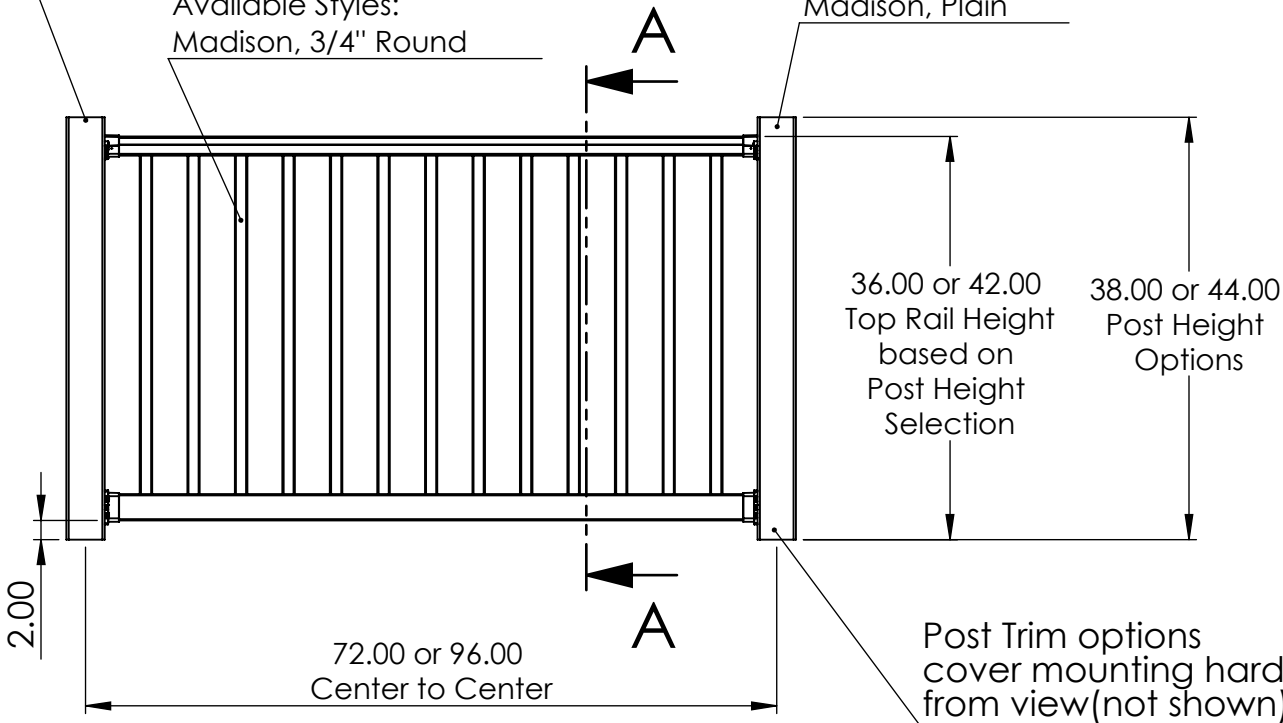

Post Cap  
 Available Styles:  
 Flat, New York, New England,  
 Ball, N.E. Ball, Queen, King  
 (not shown)

1.3 Square Baluster shown  
 Available Styles:  
 Madison, 3/4" Round

200 Series Top Rail profile

4" Vinyl Post Sleeve  
 Available Styles:  
 Madison, Plain

DETAIL B  
 SCALE 1 : 5

Post Trim options  
 cover mounting hardware  
 from view(not shown)

SECTION A-A

-Contact Superior Rep. for further info @ 888-633-7093

 <a href="http://www.superiorplasticproducts.com">www.superiorplasticproducts.com</a>	SUPERIOR PLASTIC PRODUCTS, INC. 260 JALYN DRIVE NEW HOLLAND, PA 17557		
	TITLE: 200 Series Vinyl Railing		
MATERIAL: <b>Material &lt;not specified&gt;</b>	PART OR ASSEM:		
PROPRIETARY AND CONFIDENTIAL THE INFORMATION CONTAINED IN THIS DRAWING IS THE SOLE PROPERTY OF SUPERIOR PLASTIC PRODUCTS, INC. ANY REPRODUCTION IN PART OR AS A WHOLE WITHOUT THE WRITTEN PERMISSION OF SUPERIOR PLASTIC PRODUCTS, INC. IS PROHIBITED.	SIZE <b>A</b>	PART NUMBER:	REV <b>0</b>
	SCALE: 1:20	WT: lbs	BY: Earl Wenger