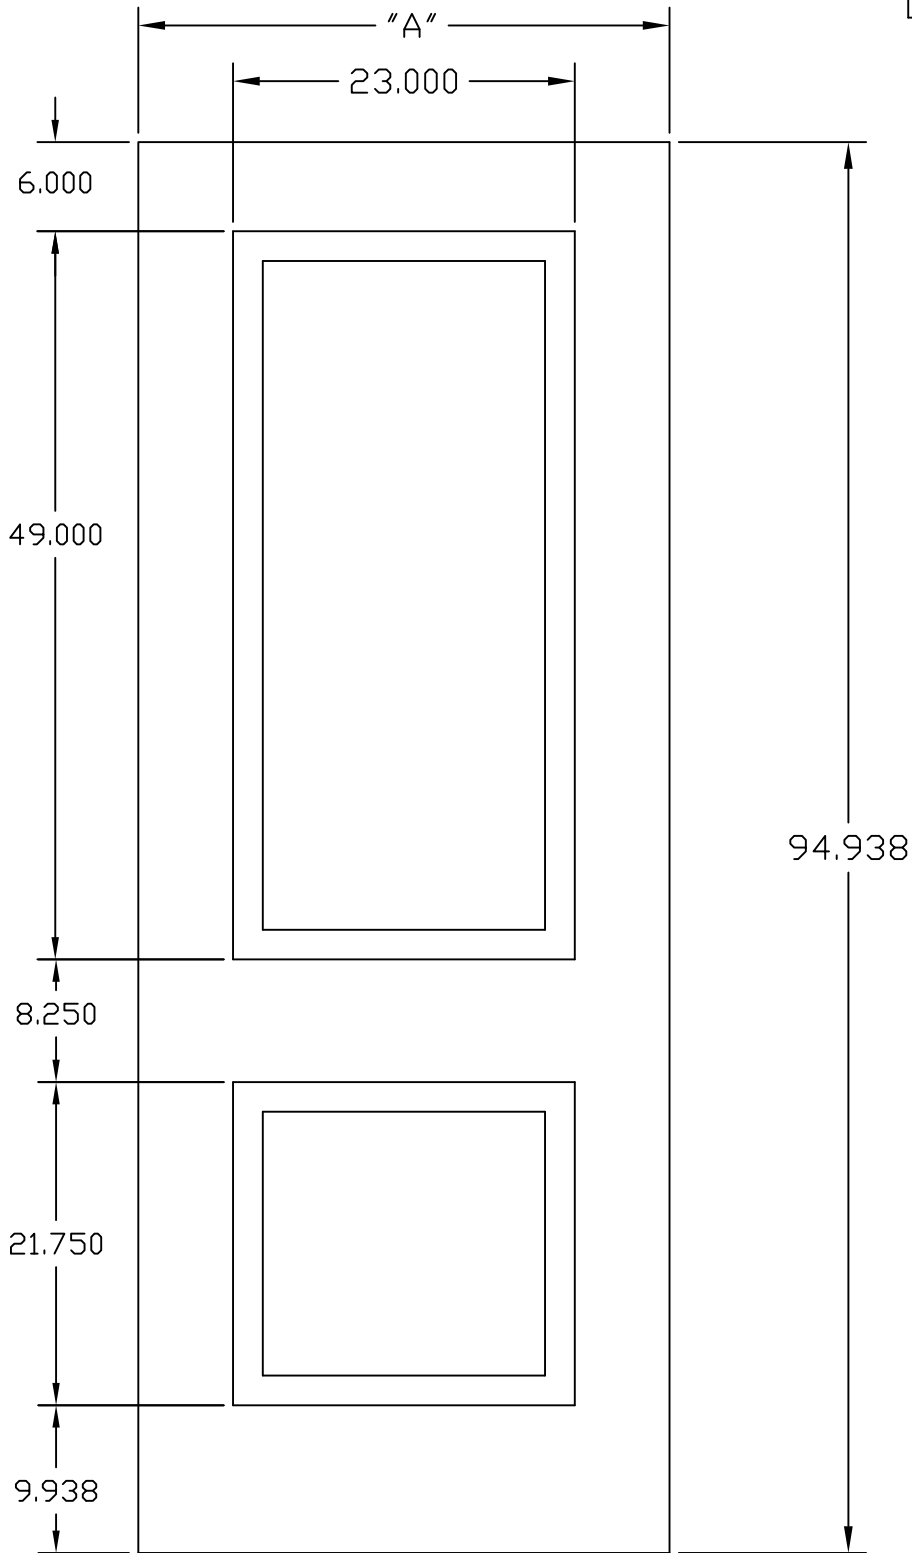

DOOR WIDTH	A
3'0"	35.75

AMERICA'S DOORMAKER

GRAND MARAIS FIBERGLASS  
2 PANEL SQUARE TOP 8'0" ADA  
DOOR SPECIFICATION

DWG#	IV10H
DATE	8-21-20
NAME	KRB
SECTION	IV
PAGE	10H