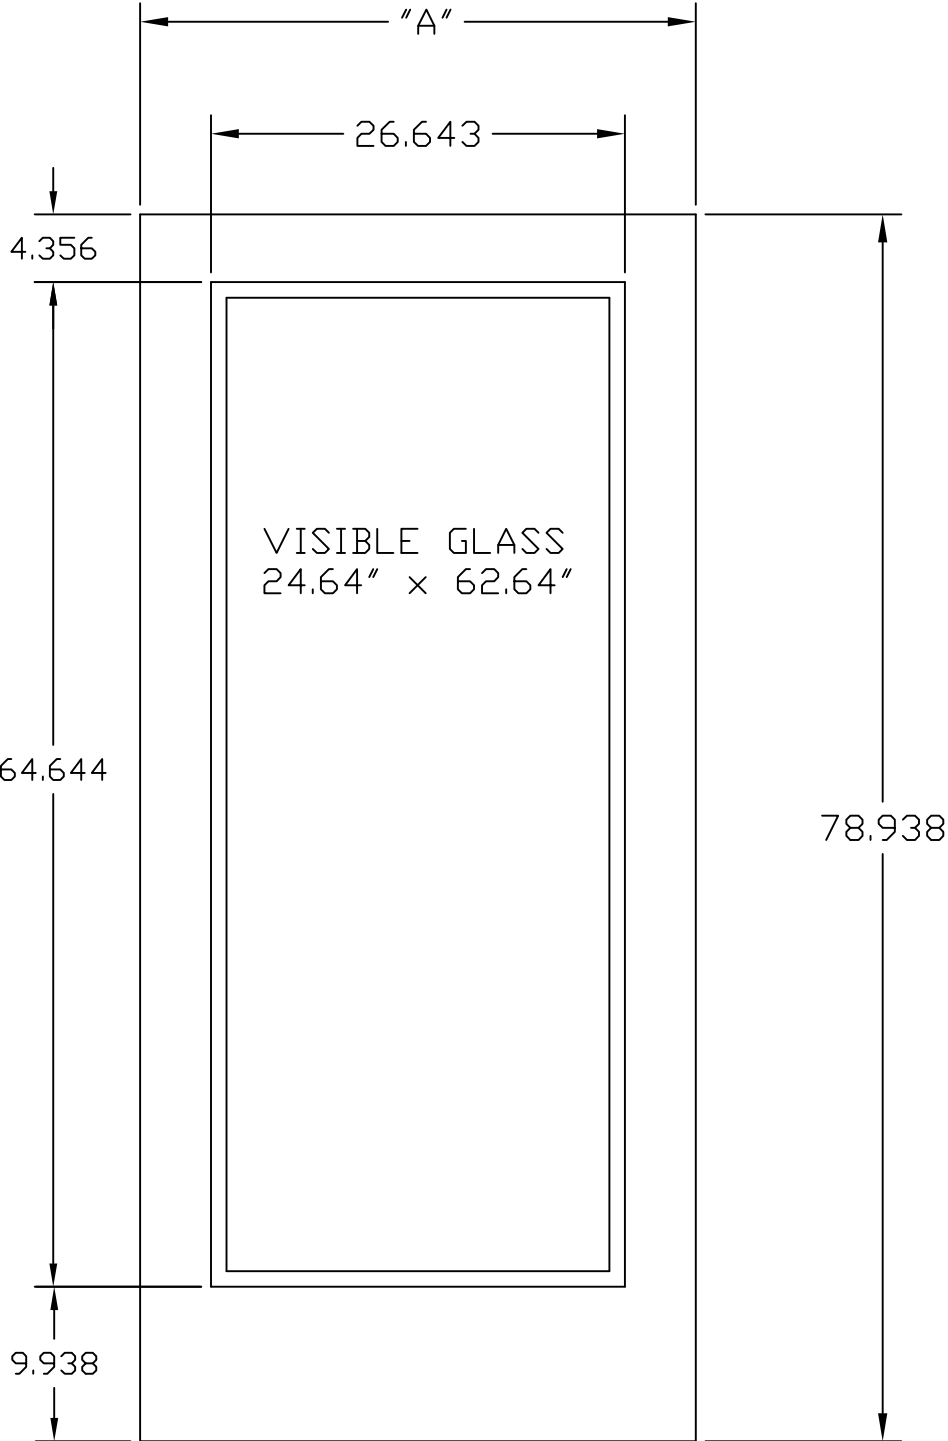

DOOR WIDTH	A
3'0"	35.75

GRAND MARAIS FIBERGLASS  
FULL LITE DIRECT GLAZED 6'8"  
DOOR SPECIFICATION

DWG#	IV10K
DATE	9-9-20
NAME	KRB
SECTION	IV
PAGE	10K