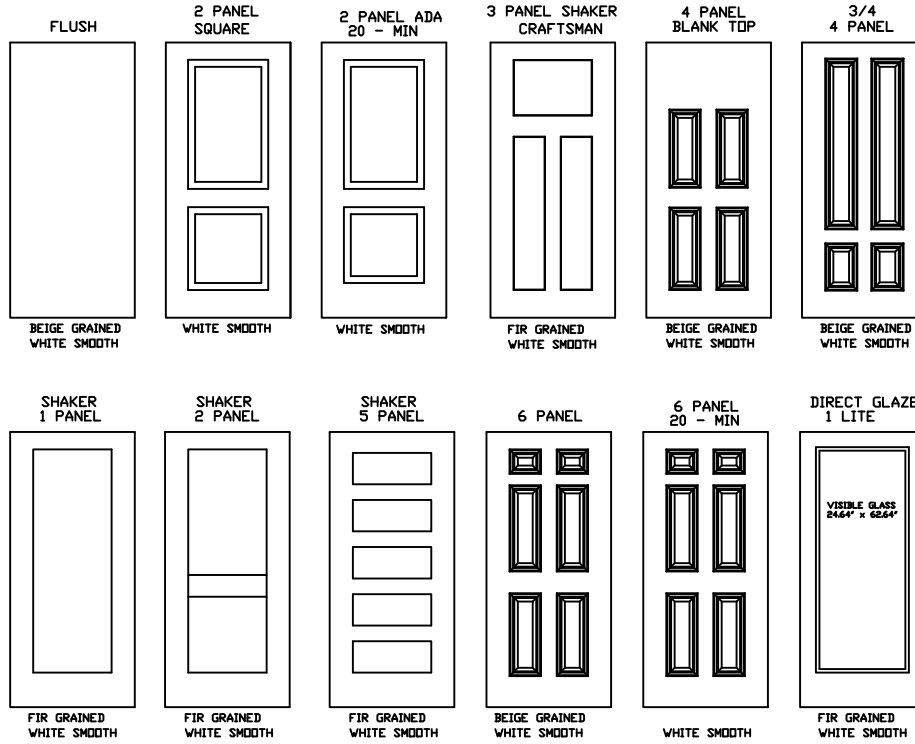

6'8" SERIES

7'0" SERIES

8'0" SERIES

DWG#	IV4
DATE	8-24-20
NAME	KRB
SECTION	IV
PAGE	4