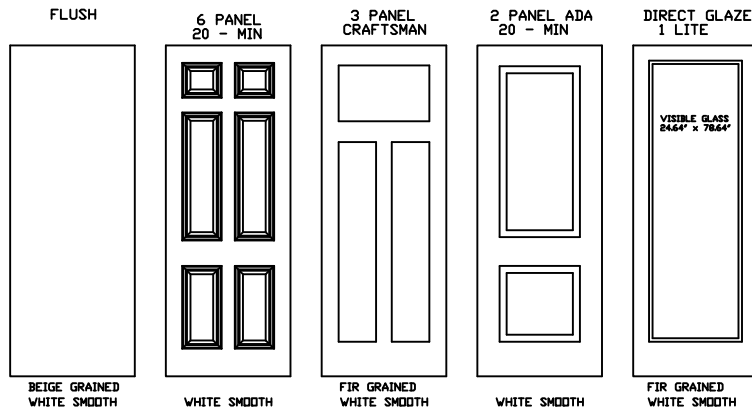

6'8" SERIES

7'0" SERIES

8'0" SERIES

DWG#	IV4
DATE	8-24-20
NAME	KRB
SECTION	IV
PAGE	4