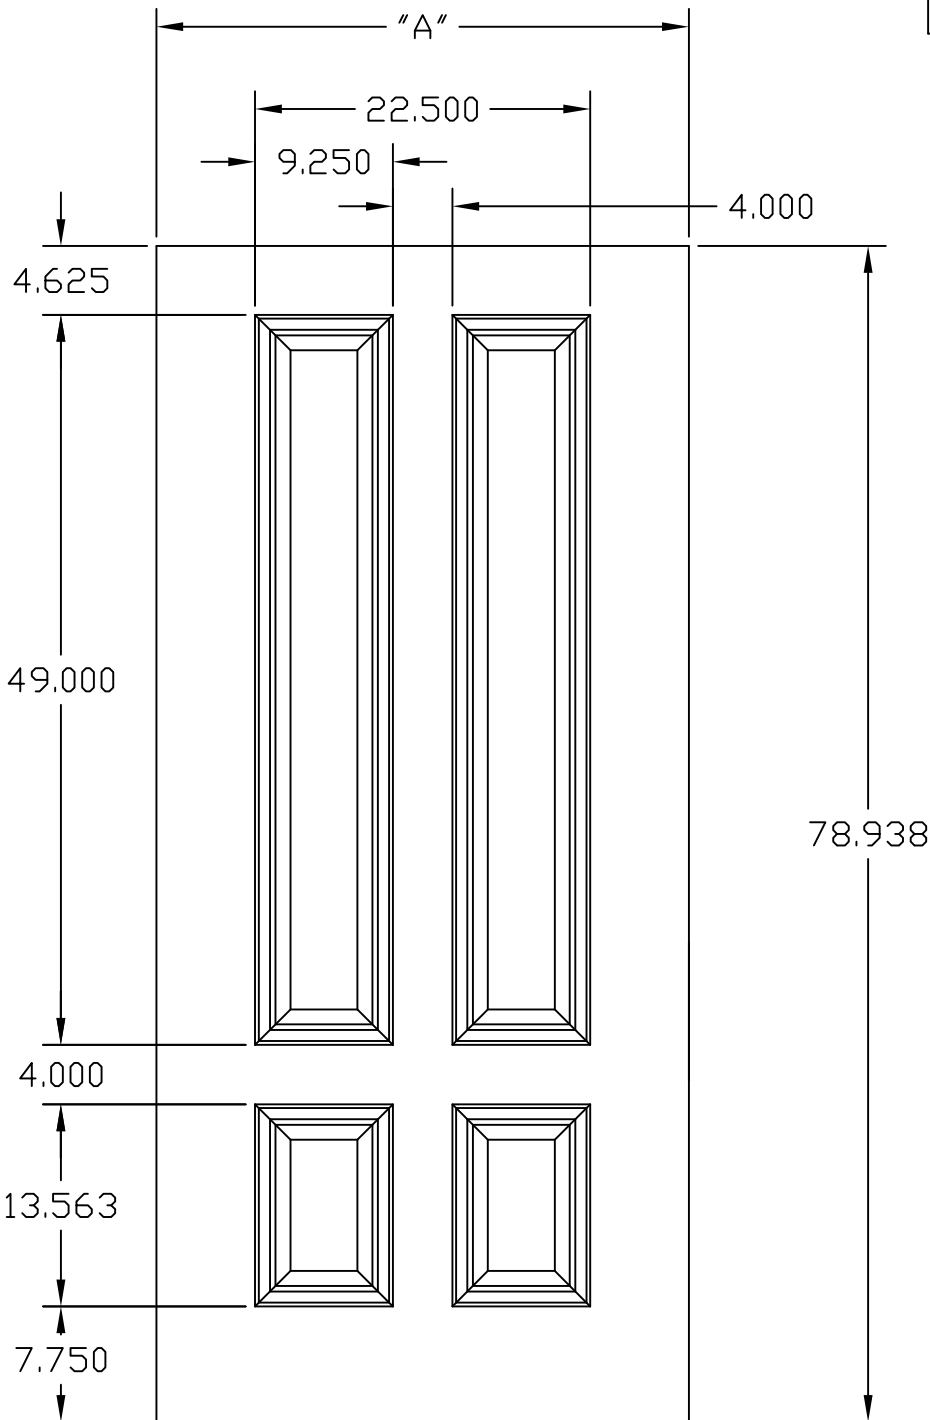

DOOR WIDTH	A
2'8"	31.75
3'0"	35.75

GRAND MARAIS
3/4 4 PANEL 6'8" FIBERGLASS
DOOR SPECIFICATION

DWG#	IV-8
DATE	9-9-20
NAME	KRB
SECTION	IV
PAGE	8