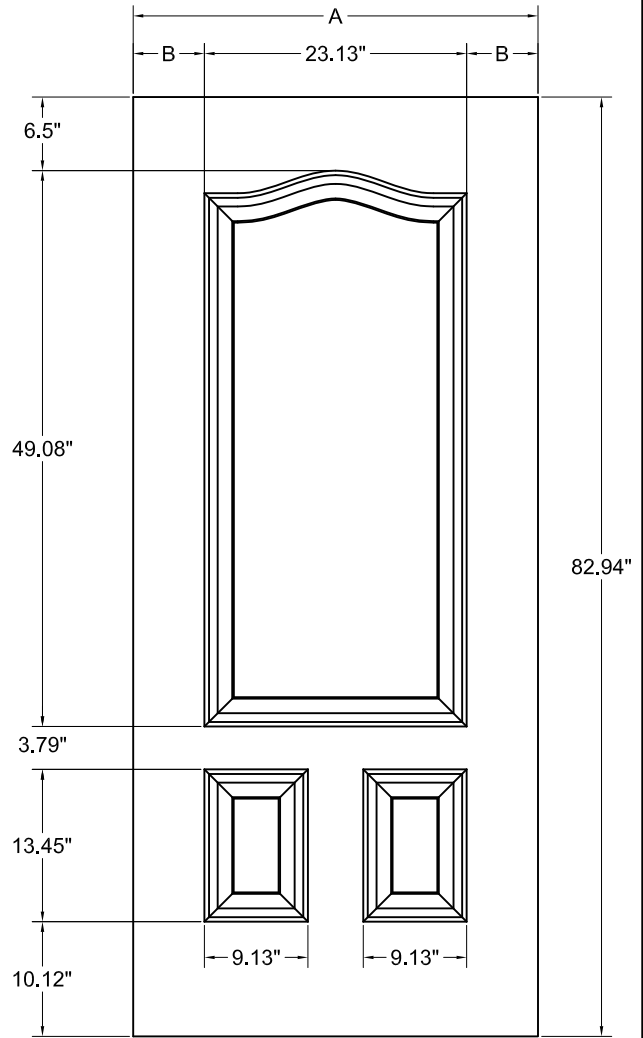

6'-8" 3 PANEL

WIDTH	"A"	"B"
3'0"	35.75"	6.31"
2'10"	33.75"	5.31"
2'8"	31.75"	4.31"

7'-0" 3 PANEL

3 PANEL - 6'8" AND 7'0"
 TIMBERGRAIN
 FIBERGLASS DOORS

DWG#	XXII-5
DATE	4-22-14
NAME	KRB
SECTION	XXII
PAGE	5