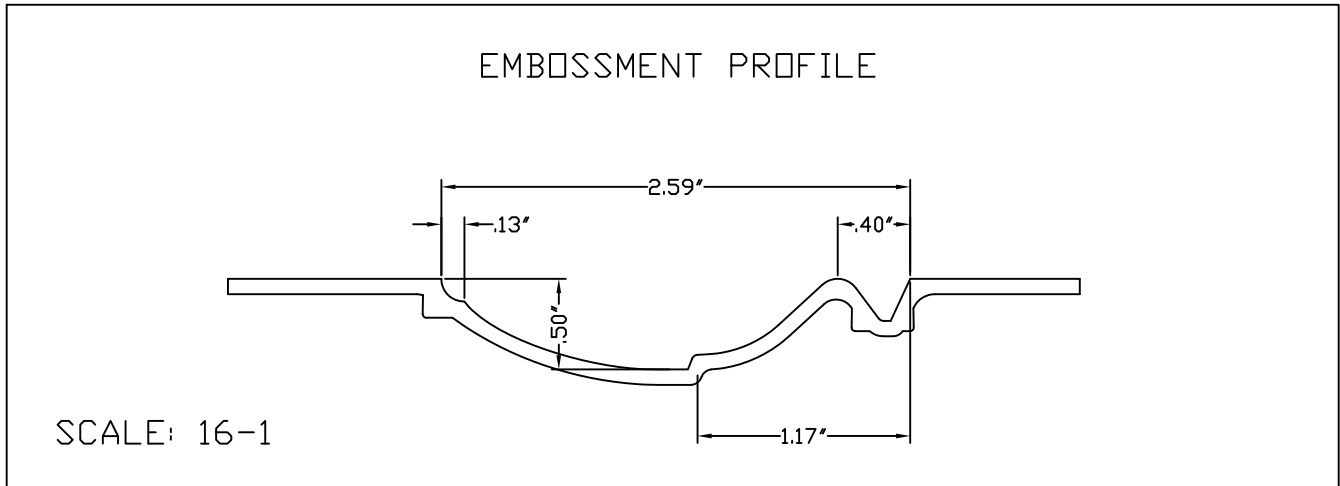

6'-8" 3 PANEL

WIDTH	"A"	"B"
3'0"	35.75"	6.31"
2'10"	33.75"	5.31"
2'8"	31.75"	4.31"

7'-0" 3 PANEL

3 PANEL - 6'8" AND 7'0"
 TIMBERGRAIN
 FIBERGLASS DOORS

DWG#	XXII-5
DATE	4-22-14
NAME	KRB
SECTION	XXII
PAGE	5