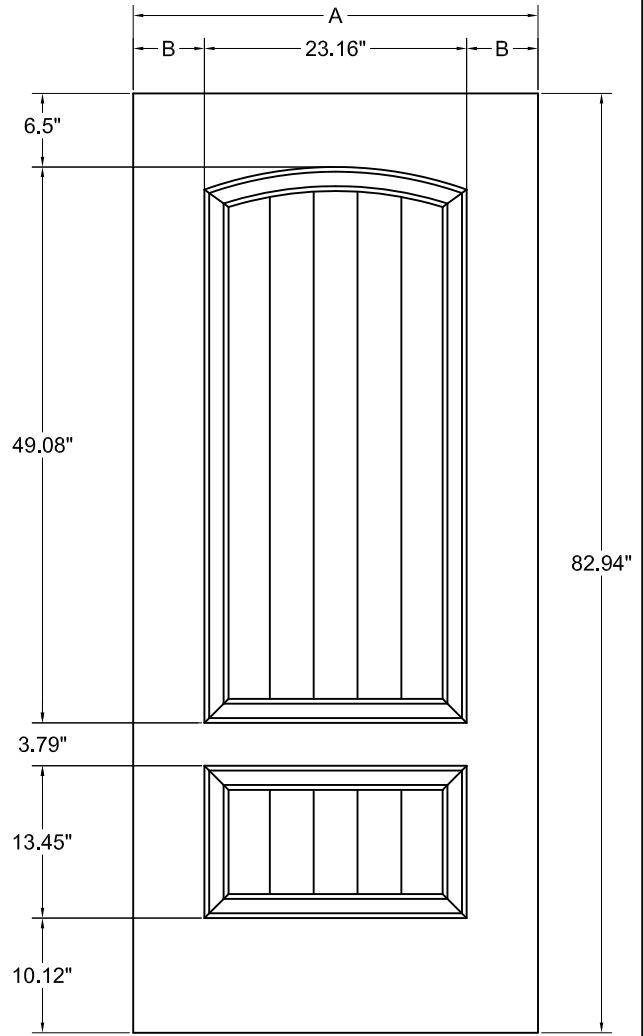

6'-8"

WIDTH	"A"	"B"
3'0"	35.75"	6.30"
2'10"	33.75"	5.30"
2'8"	31.75"	4.30"

7'-0"

EMBOSSMENT PROFILE

SCALE: 16-1

AMERICA'S DOORMAKER

3/4 2 PANEL ARCH TOP PLANK
 TIMBERGRAIN 6'8" AND 7'0"
 FIBERGLASS DOORS

DWG#	XXII-8
DATE	12-10-19
NAME	KRB
SECTION	XXII
PAGE	8