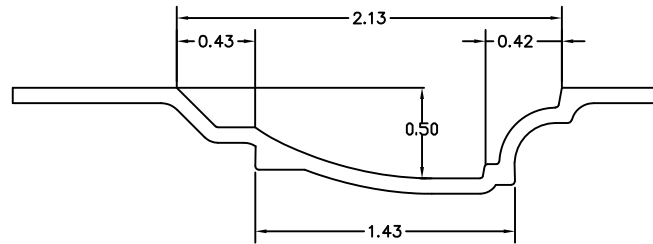

6'-8"

WIDTH	"A"	"B"
3'0"	35.75"	6.30"
2'10"	33.75"	5.30"
2'8"	31.75"	4.30"

7'-0"

EMBOSSMENT PROFILE

SCALE: 16-1

AMERICA'S DOORMAKER

3/4 2 PANEL ARCH TOP PLANK
 TIMBERGRAIN 6'8" AND 7'0"
 FIBERGLASS DOORS

DWG#	XXII-8
DATE	12-10-19
NAME	KRB
SECTION	XXII
PAGE	8