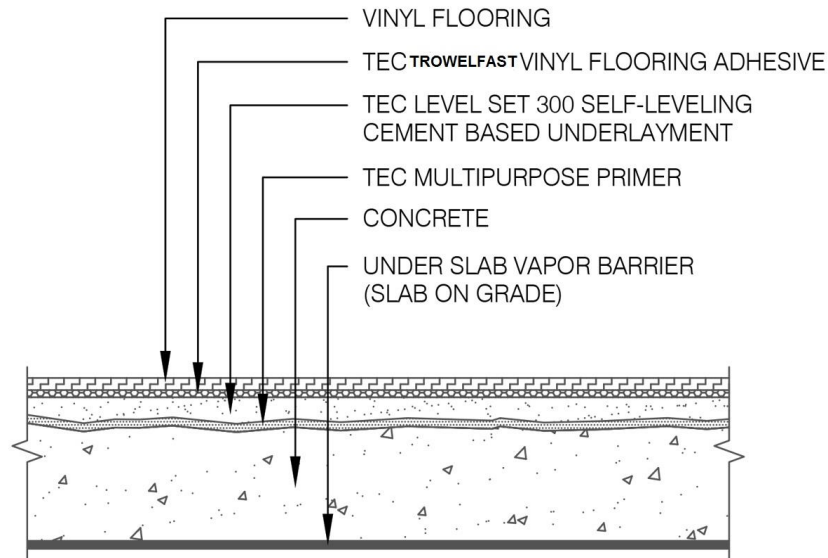

Vinyl Flooring/Adhesive over Concrete

TEC-VF-SLU-LIFETIME

Cement Based Self-Leveling Underlayment over Primer

[Single Source Manufacturer for Adhesive, Underlayment, and Primer for LIFETIME “Surface Preparation and Flooring System Limited Warranty” on bond or adhesion]

- A. TEC® Level Set® 300 Self-Leveling Underlayment - High compressive strength - 5,500 psi

3. Primer:

- A. TEC® Multipurpose Primer:

Products and warranties for TEC® as published on our website: www.tecspecialty.com