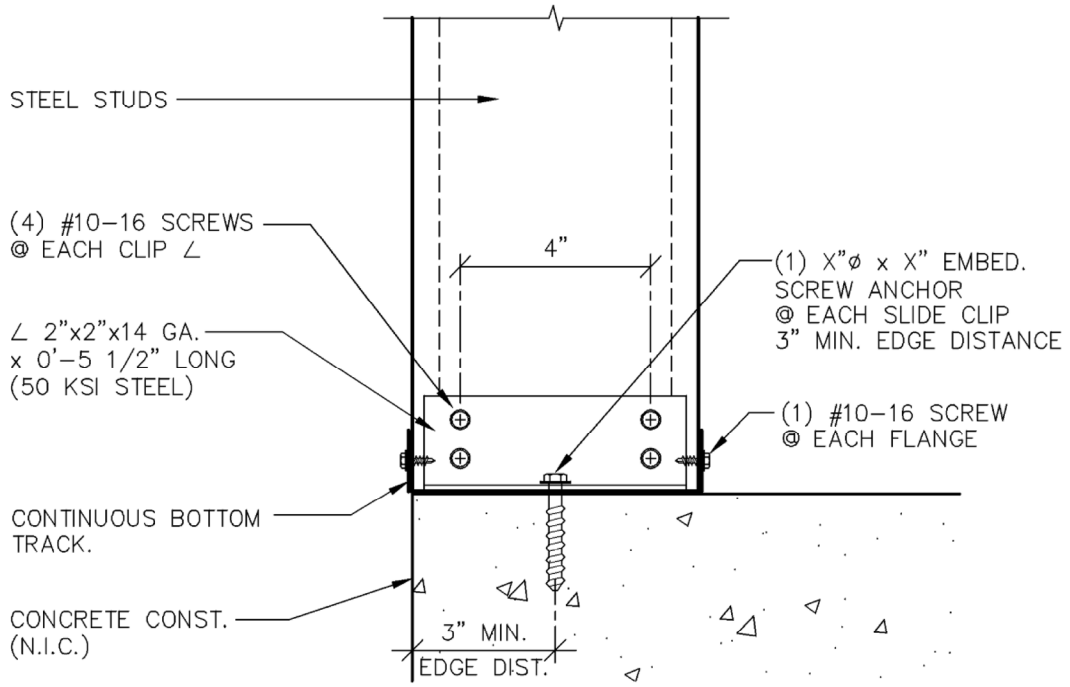

PLAN VIEW

TELLING™

BUILDSTRONG

6272 CENTER STREET
MENTOR, OHIO 44060
PHONE: 440-974-3370

DETAIL IS FOR
REFERENCE ONLY.
NOT FOR CONSTRUCTION.

DETAIL PROVIDED BY:

100 CAMELOT DRIVE
FOND DU LAC, WI 54935
PHONE: (920) 926-9800

© CONCRETE
BASE CLIP DETAIL ATTACHMENT