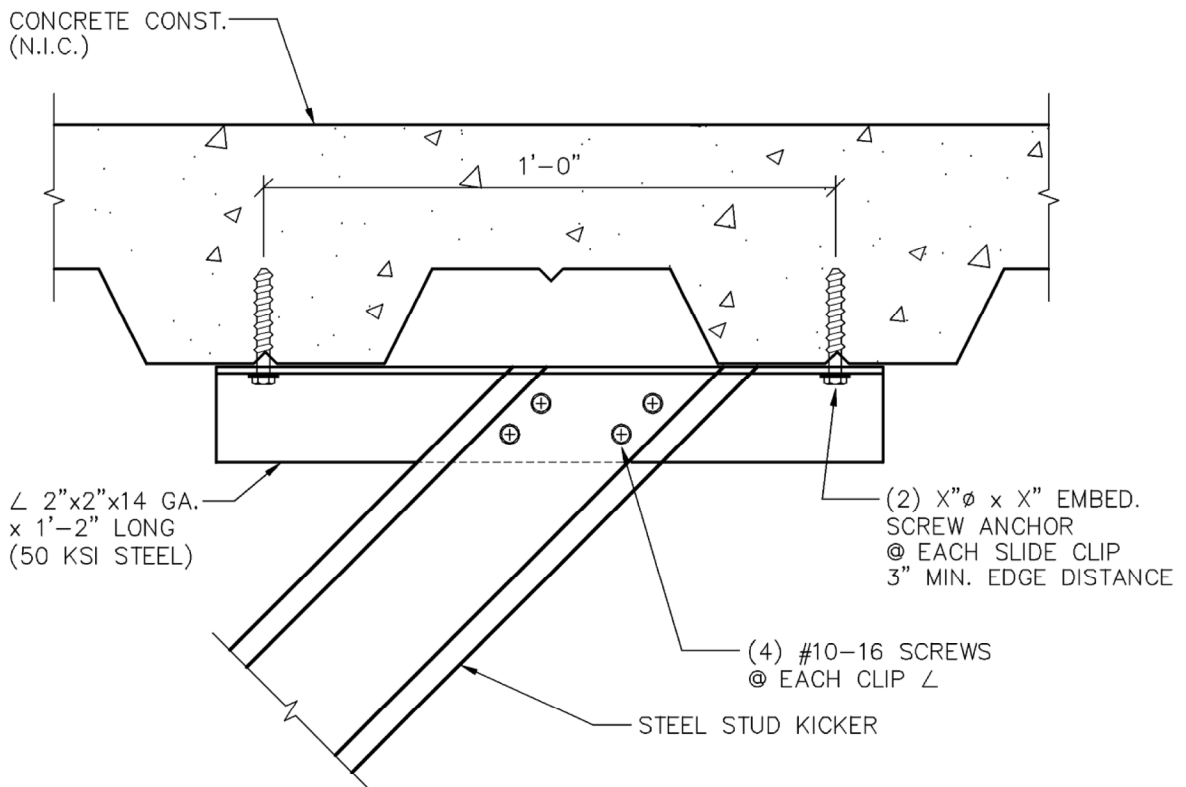

PLAN VIEW

TELLING™

BUILDSTRONG

6272 CENTER STREET
MENTOR, OHIO 44060
PHONE: 440-974-3370

DETAIL IS FOR
REFERENCE ONLY.
NOT FOR CONSTRUCTION.

DETAIL PROVIDED BY:

100 CAMELOT DRIVE
FOND DU LAC, WI 54935
PHONE: (920) 926-9800

AT CONCRETE KICKER CONNECTION