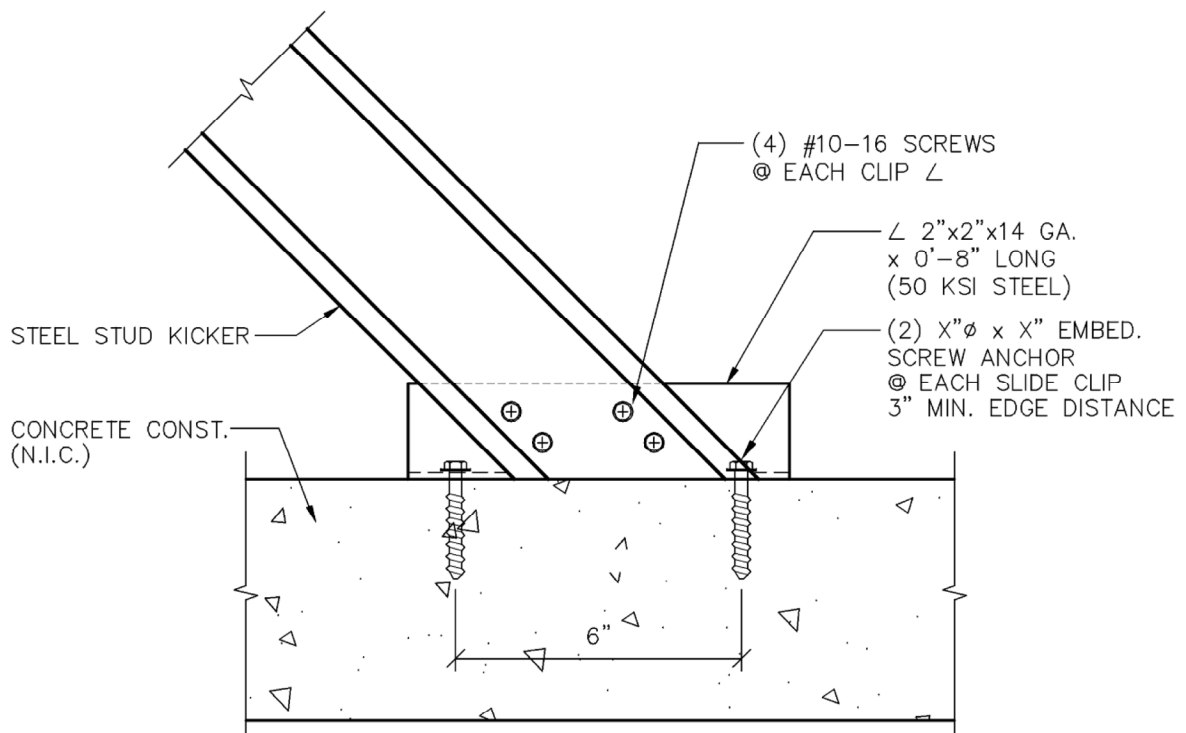

PLAN VIEW

TELLING™

BUILDSTRONG

6272 CENTER STREET
MENTOR, OHIO 44060
PHONE: 440-974-3370

DETAIL IS FOR
REFERENCE ONLY.
NOT FOR CONSTRUCTION.

DETAIL PROVIDED BY:

100 CAMELOT DRIVE
FOND DU LAC, WI 54935
PHONE: (920) 926-9800

AT CONCRETE KICKER CONNECTION