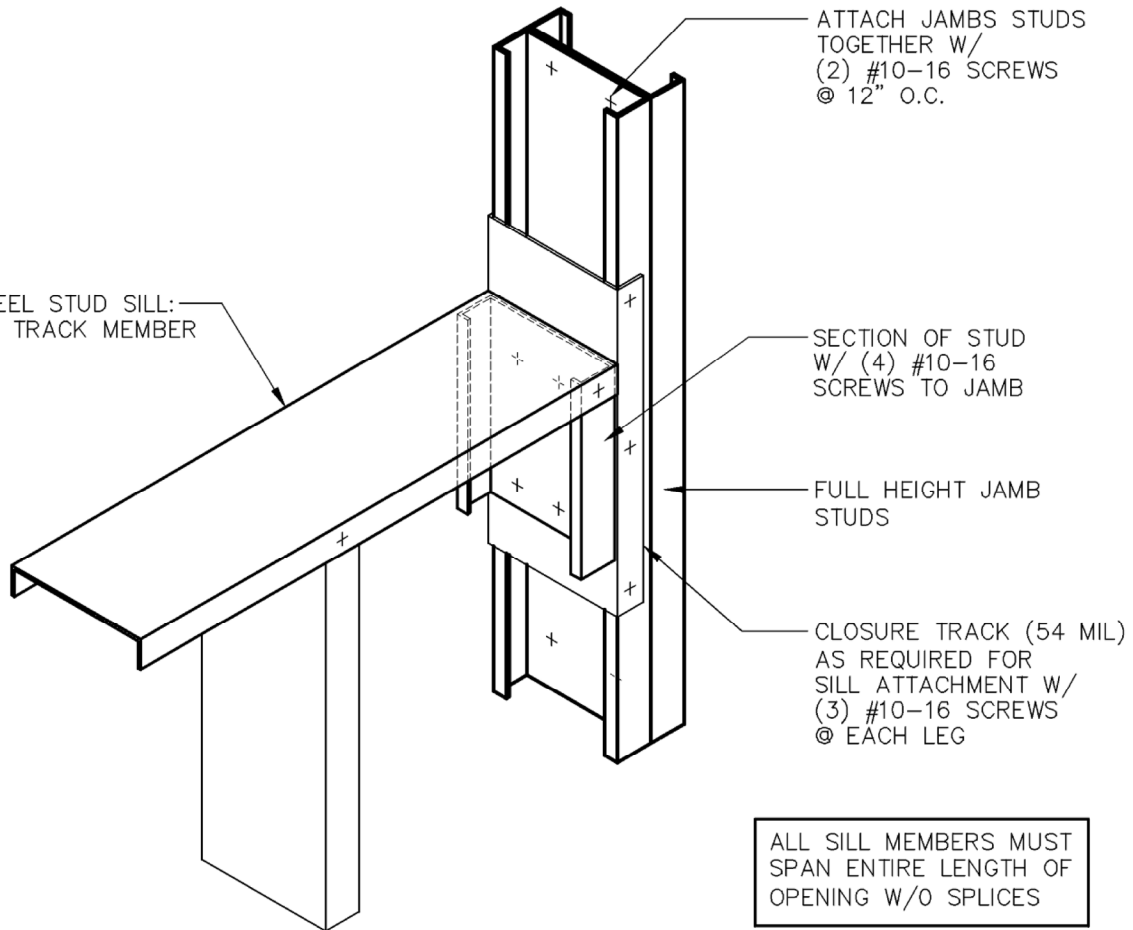

STEEL STUD SILL:
(1) TRACK MEMBER

TELLING™

BUILDSTRONG

6272 CENTER STREET
MENTOR, OHIO 44060
PHONE: 440-974-3370

DETAIL IS FOR
REFERENCE ONLY.
NOT FOR CONSTRUCTION.

DETAIL PROVIDED BY:

100 CAMELOT DRIVE
FOND DU LAC, WI 54935
PHONE: (920) 926-9800

TYPICAL SILL — JAMB DETAIL