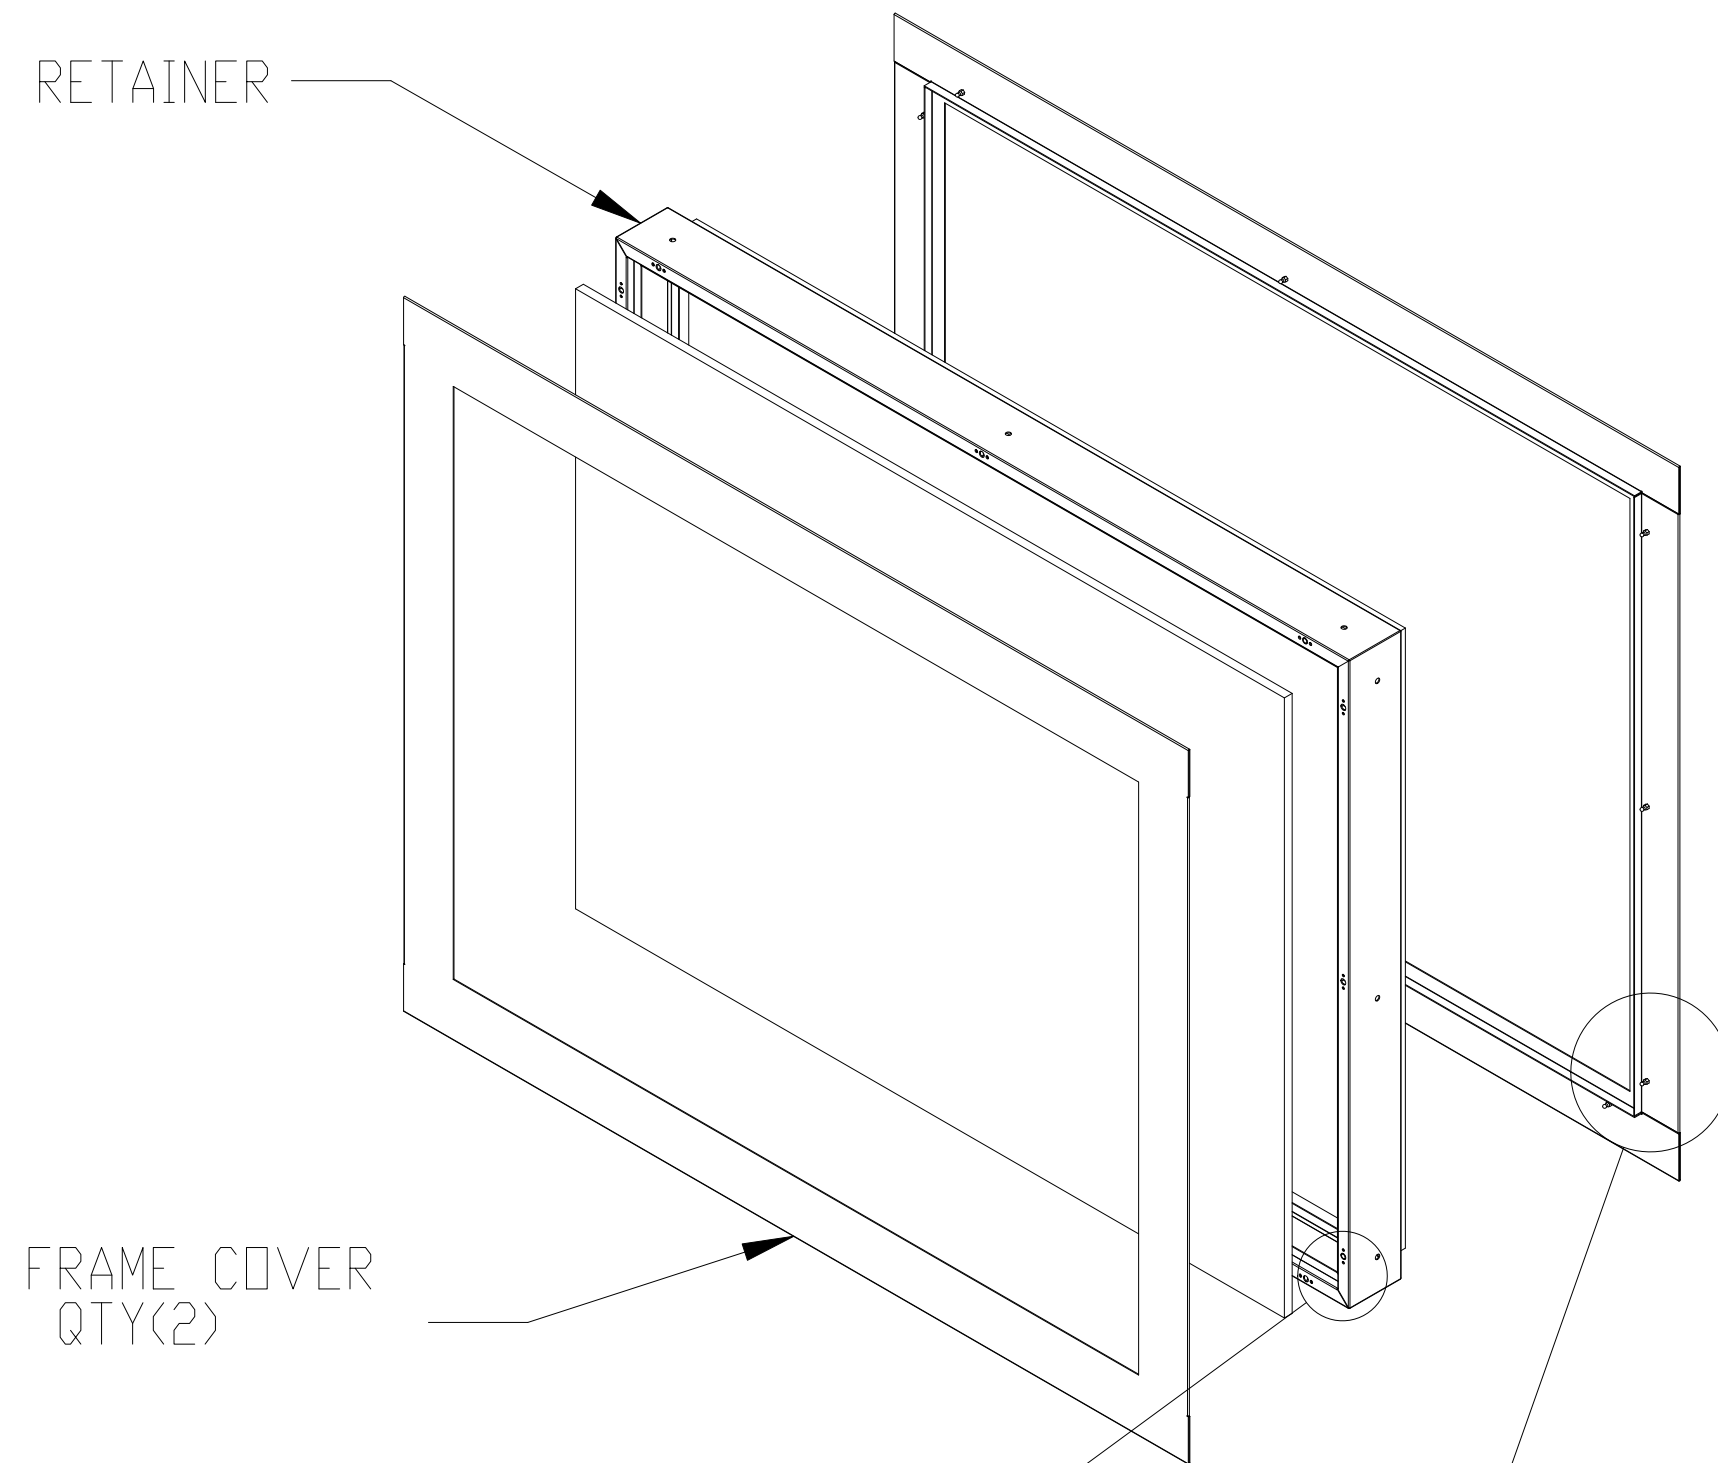

FRONT VIEW

1/2" TEMPERED
GLASS WINDOW, QTY(2)

SIDE VIEW

GASKET BETWEEN
GLASS AND RETAINER

REVISIONS			
RV#	DESCRIPTION	DATE	BY
NC	INITIAL RELEASE	02/29/16	LV
⬡			

MATERIAL SPEC.	FINISH SPEC.
304 SS	
1/2" TEMPERED GLASS DOUBLE-PANED	

 Terra Universal		TITLE Double Window, Tempered Glass, 50.25"W x 39.65"H For Biosafe, FRP, & CPVC CRs 47"W x 36"H WALL CUT-OUT
Proprietary & Confidential All rights reserved by TERRA UNIVERSAL Disclosure or Copying Prohibited		SCALE 6603-10
		SHEET 1 OF 2