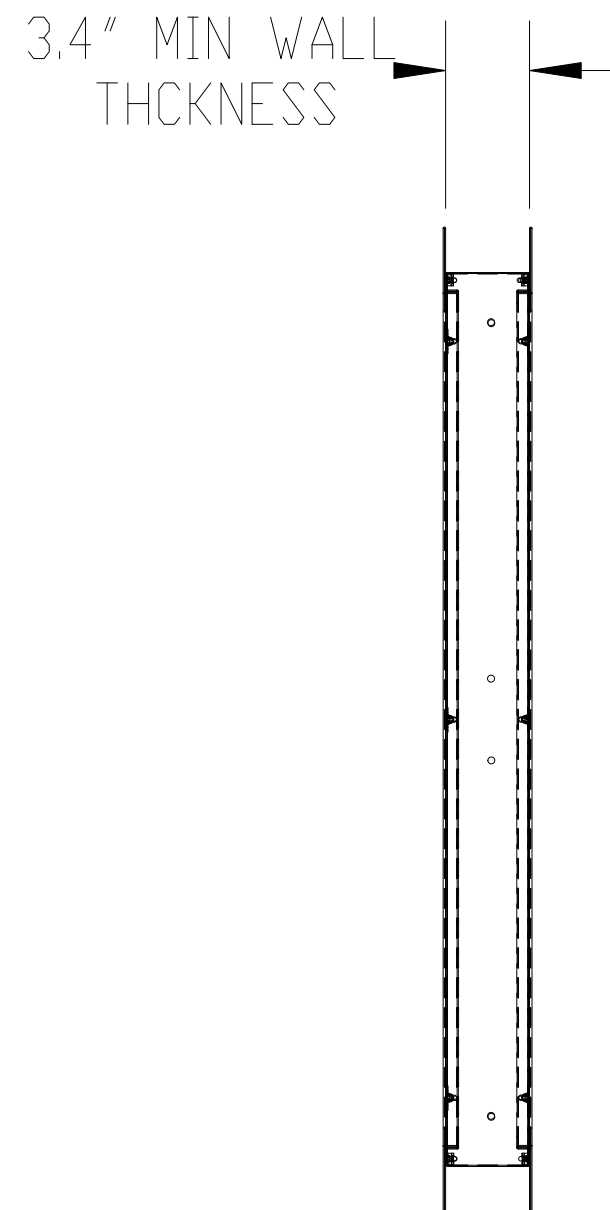

FRONT VIEW

1/2" TEMPERED
GLASS WINDOW, QTY(2)

SIDE VIEW

GASKET BETWEEN
GLASS AND RETAINER

REVISIONS			
RV#	DESCRIPTION	DATE	BY
NC	INITIAL RELEASE	02/29/16	LV
⬡			

MATERIAL SPEC.	FINISH SPEC.
304 SS	
1/2" TEMPERED GLASS DOUBLE-PANED	

UNLESS OTHERWISE SPECIFIED, DIMENSIONS ARE IN INCHES			
TOLERANCES ON:			
.XX	DECIMALS ±	.03	X± 1°
.XXX	DECIMALS ±	.010	X/X ± 1/64
SIGNATURES		DATE	
ISSUED BY:	VINH LUU	02/29/16	
APPROVED BY:			
REF #:			

 Terra Universal		TITLE Double Window, Tempered Glass, 50.25"W x 39.65"H For Biosafe, FRP, & CPVC CRs 47"W x 36"H WALL CUT-OUT
Proprietary & Confidential All rights reserved by TERRA UNIVERSAL Disclosure or Copying Prohibited		SCALE 6603-10
		SHEET 1 OF 2

SCALE 6603-10	
SHEET 1 OF 2	

SCALE 6603-10	
SHEET 1 OF 2	