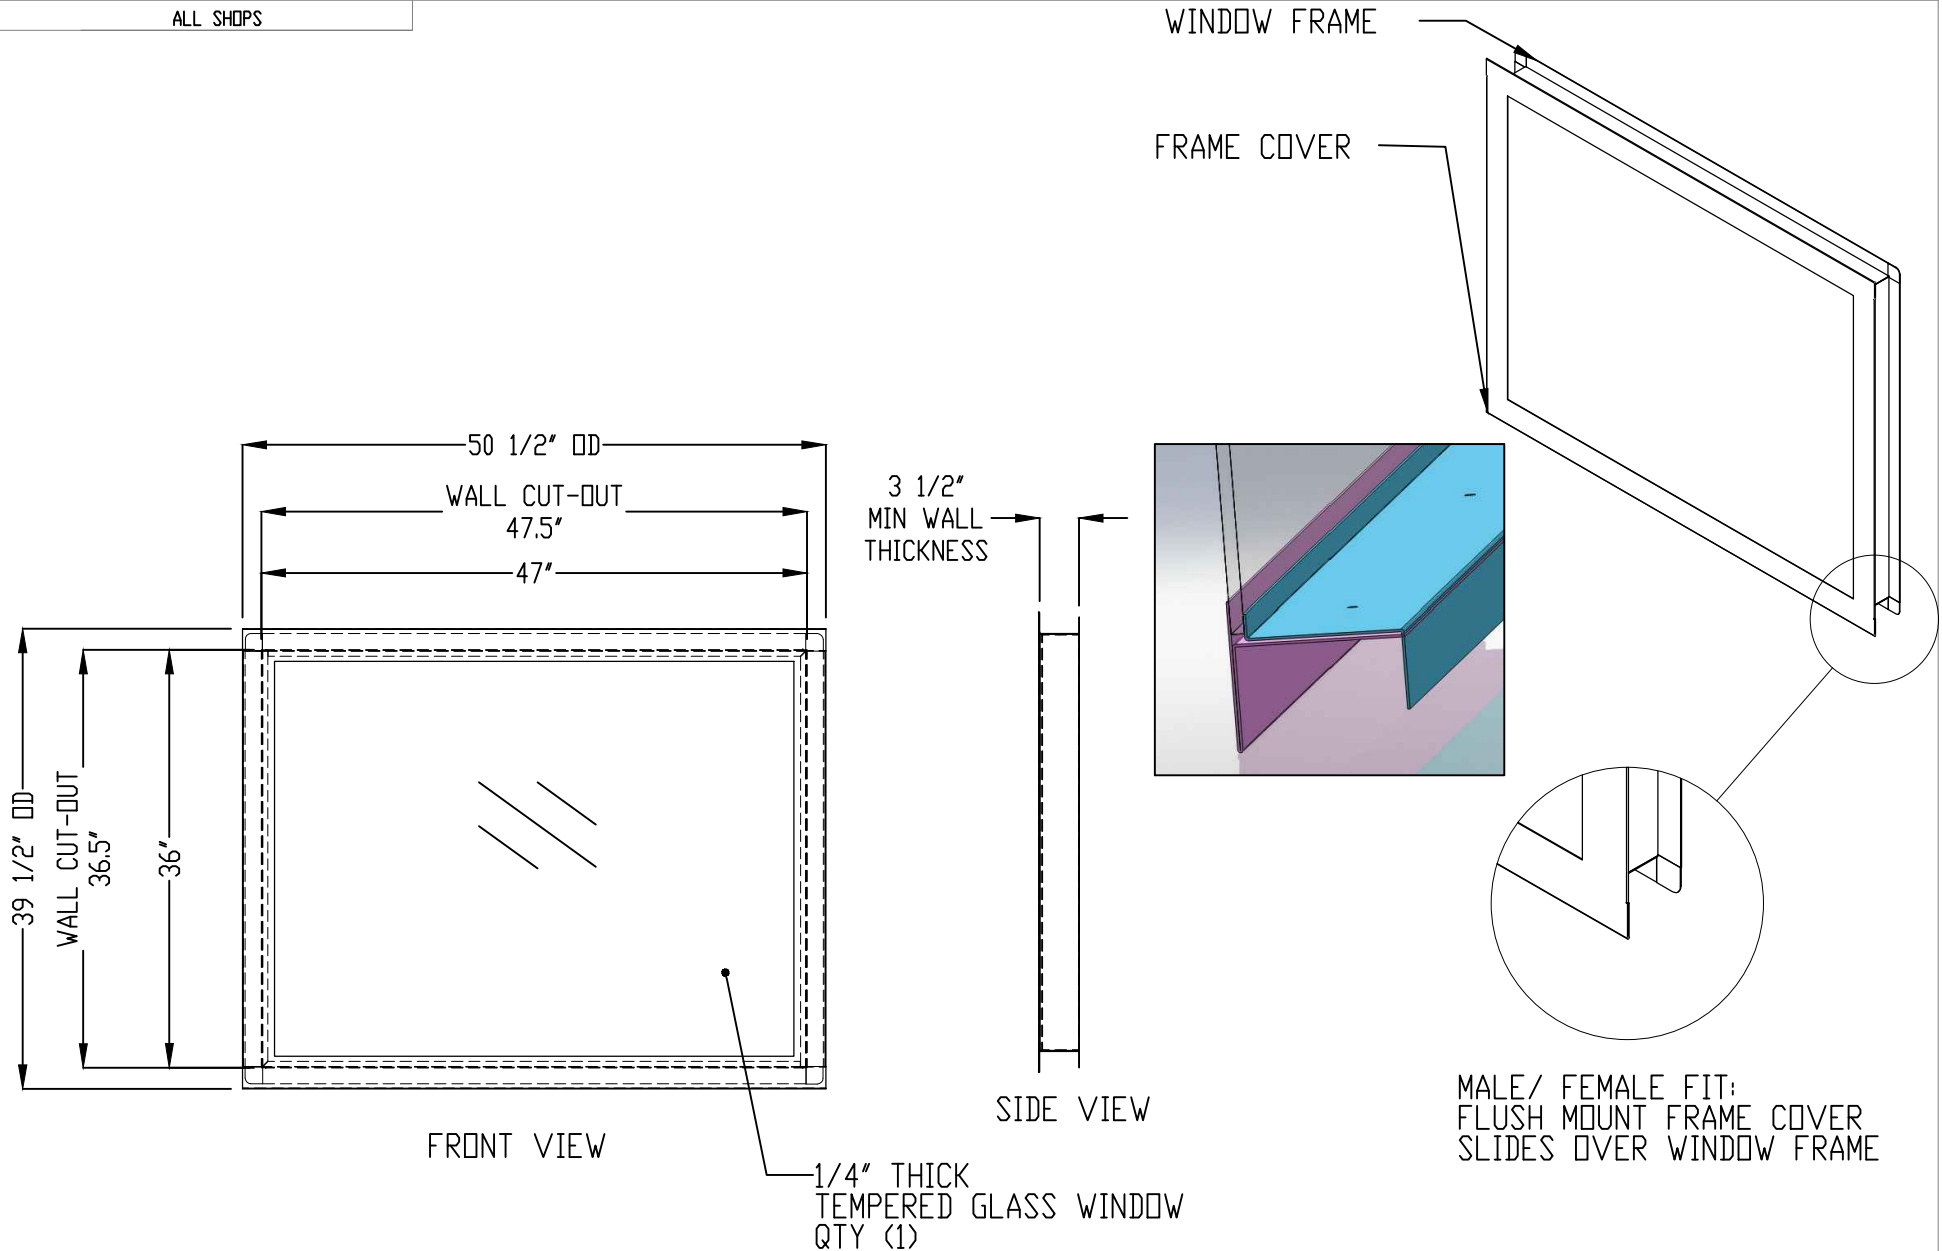

ALL SHOPS

REVISIONS				MATERIAL SPEC.	FINISH SPEC.	UNLESS OTHERWISE SPECIFIED, DIMENSIONS ARE IN INCHES		Terra Universal	TITLE
RV#	DESCRIPTION	DATE	BY			TOLERANCES ON:			
NC	INITIAL RELEASE	02/26/16	LV	304 SS		.XX DECIMALS ± .03	X" ± 1"	 Proprietary & Confidential All rights reserved by TERRA UNIVERSAL Disclosure or Copying Prohibited	Window, Tempered Glass, 50.25"W x 39.65"H For Biosafe, FRP, & CPVC CRs 47"W x 36"H WALL CUT-OUT
				.25" TEMPERED GLASS		.XXX DECIMALS ± .010	X/X ± 1/64		
						SIGNATURES		DATE	
						ISSUED BY: VINH LOU		02/26/16	
						APPROVED BY:			
						REF #:			