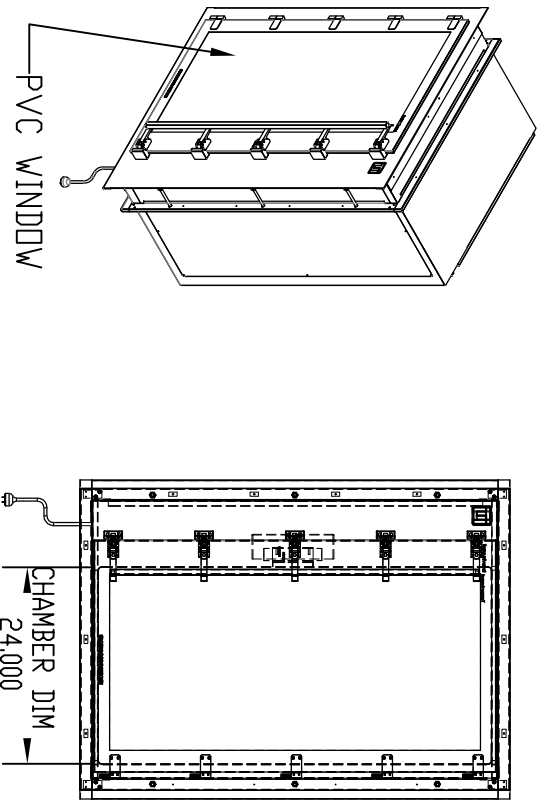

SECTION D-D  
SCALE 1 : 24

REV#	DESCRIPTION	DATE	BY
NC	INITIAL RELEASE	3-15-16	JR
		11-5-15	J

MATERIAL SPEC.	FINISH SPEC.
304SS	ELECTROPOLISH

UNLESS OTHERWISE SPECIFIED, DIMENSIONS ARE IN INCHES	TOLERANCES DIM
XX DECIMALS ±	.03
XXX DECIMALS ±	.010
XXXX DECIMALS ±	.005
ISSUED BY:	JUAN REAL
DATE:	5/6/2016
REF #:	168120-NI-1

Terra  
Universal  
Proprietary & Confidential  
TERRA UNIVERSAL  
Disclosure or Copying Prohibited

TITLE	SCALE	SHEET
PASS-THROUGH, EP304SS SMART, ID 24.000" W X ID 24D X ID 48H ISOLATED INTERLOCK	A	1 OF 18