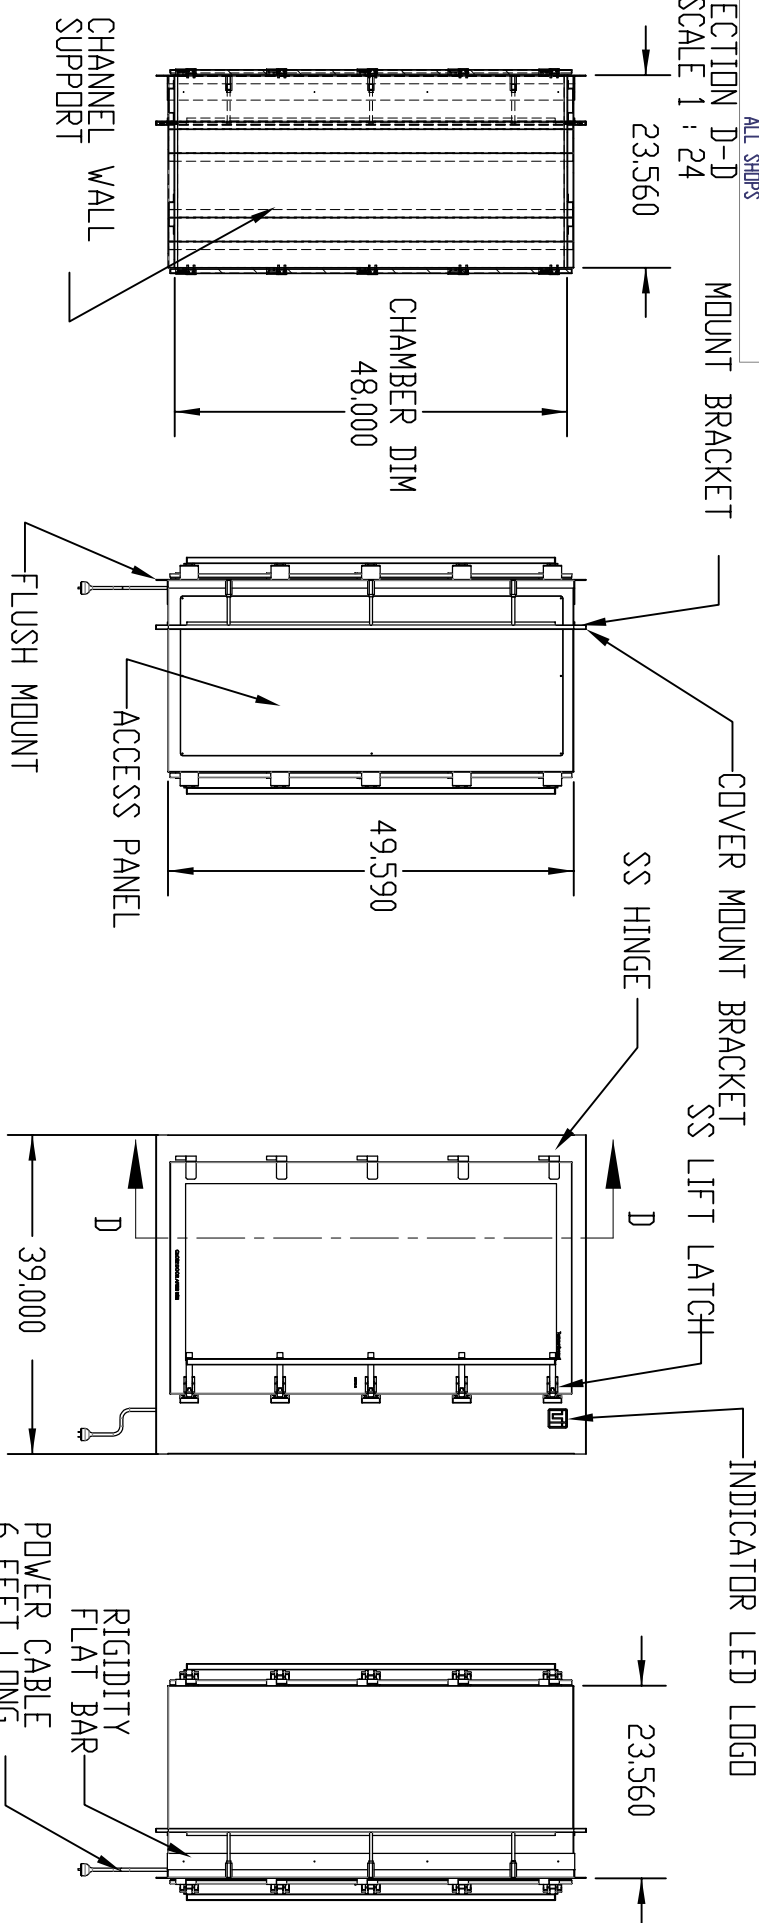

SECTION D-D  
SCALE 1 : 24

REV#	DESCRIPTION	DATE	BY
NC	INITIAL RELEASE	3-15-16	JR
		11-5-15	J

MATERIAL SPEC.	FINISH SPEC.
304SS	ELECTROPOLISH

UNLESS OTHERWISE SPECIFIED, DIMENSIONS ARE IN INCHES	TOLERANCES DIM
XX DECIMALS ±	.03
XXX DECIMALS ±	.010
XXXX DECIMALS ±	.005
ISSUED BY:	JUAN REAL
DATE:	5/6/2016
REF #:	168120-NI-1

Terra  
Universal  
Proprietary & Confidential  
TERRA UNIVERSAL  
Disclosure or Copying Prohibited

TITLE	SCALE	SHEET
PASS-THROUGH, EP304SS SMART, ID 24.000" W X ID 24D X ID 48H ISOLATED INTERLOCK	A	1 OF 18