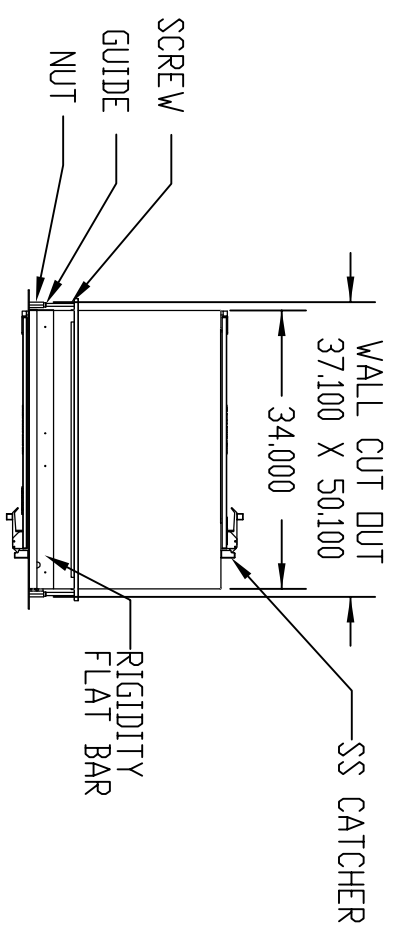

SECTION D-D  
SCALE 1 : 24

REV#	DESCRIPTION	DATE	BY
NC	INITIAL RELEASE	3-15-16	JR
		11-5-15	J

MATERIAL SPEC.	FINISH SPEC.
304SS	ELECTROPOLISH

UNLESS OTHERWISE SPECIFIED, DIMENSIONS ARE IN INCHES	TOLERANCES DIM
XX DECIMALS ±	.03
XXX DECIMALS ±	.010
XXXX DECIMALS ±	.005
ISSUED BY:	JUAN REAL
DATE:	5/6/2016
REF #:	168120-NI-1

Terra  
Universal  
Proprietary & Confidential  
TERRA UNIVERSAL  
Disclosure or Copying Prohibited

TITLE	SCALE	SHEET
PASS-THROUGH, EP304SS SMART, ID 24.000" W X ID 24D X ID 48H ISOLATED INTERLOCK	A	1 OF 18