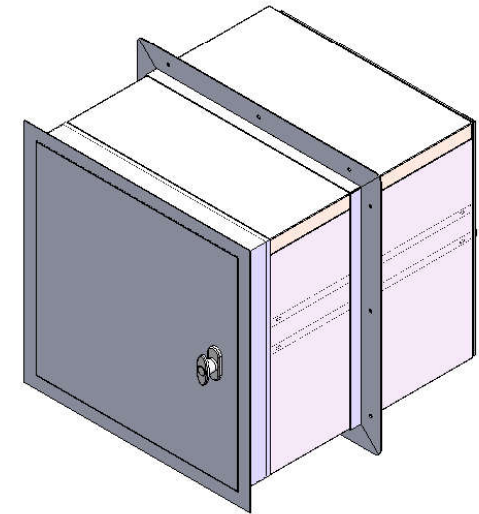

**FIRE RATED
VALULINE PASS-THROUGH
18"W X 18"D X 18"H**

FIRE RATED
DOOR
PA07525

ADJUSTABLE
WALL THICKNESS

OPTIONAL INTERLOCK
P/N 6705-51A

SELF CLOSING
HINGE

FLUSH MOUNT
(FIXED)

MOUNTING BRACKET
(SHIPPED LOOSE)

PVC WINDOW

REVISIONS			
RV#	DESCRIPTION	DATE	BY
NC	INITIAL RELEASE	11-21-16	JR
○			

MATERIAL SPEC.	FINISH SPEC.
304SS	
SD PVC	

UNLESS OTHERWISE SPECIFIED, DIMENSIONS ARE IN INCHES	
TOLERANCES ON:	
.XX DECIMALS ± .03	X' ± 1"
.XXX DECIMALS ± .010	X/X ± 1/64
SIGNATURES	
DATE	
ISSUED BY: <i>JUAN R</i>	11-21-16
REF #:	

PROPRIETARY & CONFIDENTIAL
ALL RIGHTS RESERVED BY
TERRA UNIVERSAL
DISCLOSURE OR COPYING PROHIBITED

TITLE	
PASSTHROUGH FIRE RATED SS DOOR VALULINE 18X18X18	
A	2634-73
SCALE	SHEET 1 OF 9