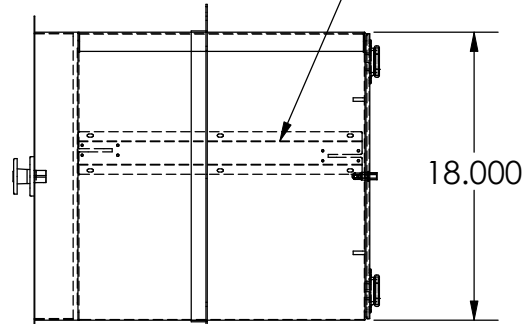

**FIRE RATED
VALULINE PASS-THROUGH
18"W X 18"D X 18"H**

FIRE RATED
DOOR
PA07525

ADJUSTABLE
WALL THICKNESS

OPTIONAL INTERLOCK
P/N 6705-51A

SELF CLOSING
HINGE

FLUSH MOUNT
(FIXED)

MOUNTING BRACKET
(SHIPPED LOOSE)

PVC WINDOW

REVISIONS			
RV#	DESCRIPTION	DATE	BY
NC	INITIAL RELEASE	11-21-16	JR
○			

MATERIAL SPEC.	FINISH SPEC.
304SS	
SD PVC	

UNLESS OTHERWISE SPECIFIED, DIMENSIONS ARE IN INCHES	
TOLERANCES ON:	
.XX DECIMALS ± .03	X' ± 1"
.XXX DECIMALS ± .010	X/X ± 1/64
SIGNATURES	
DATE	
ISSUED BY: <i>JUAN R</i>	11-21-16
REF #:	