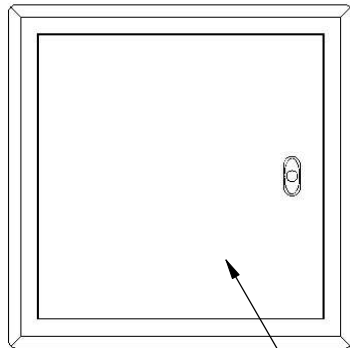

**FIRE RATED
VALULINE PASS-THROUGH
18"W X 18"D X 18"H**

FIRE RATED
DOOR
PA07525

ADJUSTABLE
WALL THICKNESS

OPTIONAL INTERLOCK
P/N 6705-51A

SELF CLOSING
HINGE

FLUSH MOUNT
(FIXED)

MOUNTING BRACKET
(SHIPPED LOOSE)

PVC WINDOW

REVISIONS			
RV#	DESCRIPTION	DATE	BY
NC	INITIAL RELEASE	11-21-16	JR
○			

MATERIAL SPEC.	FINISH SPEC.
304SS	
SD PVC	

UNLESS OTHERWISE SPECIFIED, DIMENSIONS ARE IN INCHES	
TOLERANCES ON:	
.XX DECIMALS ± .03	X' ± 1"
.XXX DECIMALS ± .010	X/X ± 1/64
SIGNATURES	
DATE	
ISSUED BY: <i>JUAN R</i>	11-21-16
REF #:	

PROPRIETARY & CONFIDENTIAL
ALL RIGHTS RESERVED BY
TERRA UNIVERSAL
DISCLOSURE OR COPYING PROHIBITED

TITLE	
PASSTHROUGH FIRE RATED SS DOOR VALULINE 18X18X18	
A	2634-73
SCALE	SHEET 1 OF 9