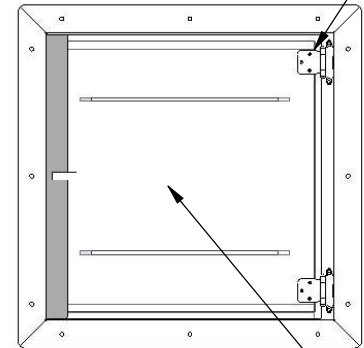

**FIRE RATED
VALULINE PASS-THROUGH
18"W X 18"D X 18"H**

FIRE RATED
DOOR
PA07525

ADJUSTABLE
WALL THICKNESS

OPTIONAL INTERLOCK
P/N 6705-51A

SELF CLOSING
HINGE

FLUSH MOUNT
(FIXED)

MOUNTING BRACKET
(SHIPPED LOOSE)

PVC WINDOW

REVISIONS			
RV#	DESCRIPTION	DATE	BY
NC	INITIAL RELEASE	11-21-16	JR
○			

MATERIAL SPEC.	FINISH SPEC.
304SS	
SD PVC	

UNLESS OTHERWISE SPECIFIED, DIMENSIONS ARE IN INCHES	
TOLERANCES ON:	
.XX DECIMALS ± .03	X' ± 1"
.XXX DECIMALS ± .010	X/X ± 1/64
SIGNATURES	
DATE	
ISSUED BY: <i>JUAN R</i>	11-21-16
REF #:	