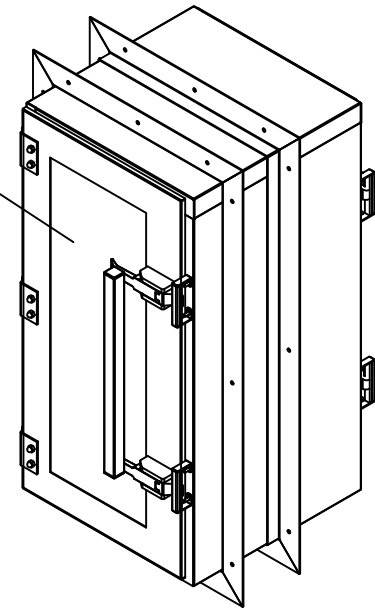

SDPVC Windows

Mechanical Interlock

Mounting Bracket (Fixed)

Mounting Bracket (Shipped Loose)

LTR	DESCRIPTION	DATE	APPD
NC	INITIAL RELEASE	6/13/13	GG
○			

CONFIG	DESCRIPTION
MATERIAL SPEC.	FINISH SPEC.
304SS	
SD PVC	

UNLESS OTHERWISE SPECIFIED, DIMENSIONS ARE IN INCHES

TOLERANCES ON:

.XX DECIMALS ± .03	X± 1
.XXX DECIMALS ± 0.10	X/X ± 1/64

SIGNATURES	DATE
DRAWN: G GARCIA	6/13/13
ENGR:	

PROPRIETARY & CONFIDENTIAL  
ALL RIGHTS RESERVED BY  
TERRA UNIVERSAL  
DISCLOSURE OR COPYING PROHIBITED

TITLE	PASS-THROUGH, SS WALL MOUNT, w/BRACKETS
	12"W x 12"D x 24"H
A	1992-10D
NEXT ASSY	USED ON
SCALE	NONE
PASS-THROUGH	SHEET 1 OF 1