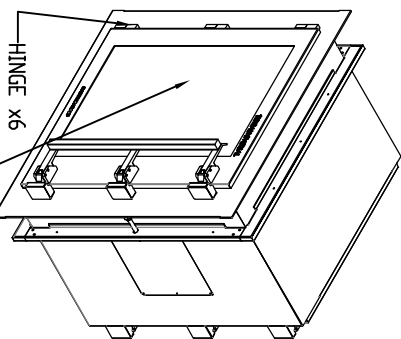

NUT

GUIDE

SCREW

CLASS DOOR

ACCESS PANEL