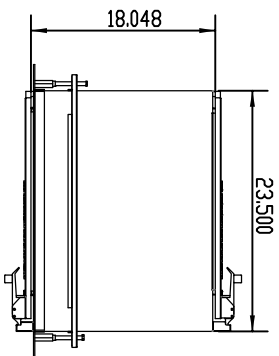

ALL SHIPS

COVER BRACKET

MOUNT BRACKET

WALL CUTOUT  
W 26.308 X H 28.5

NUT

GUIDE

SCREW

CLASS DOOR

ACCESS PANEL

CATCH x6

GUIDE

SCREW

CLASS DOOR

ACCESS PANEL

25.589

17.560