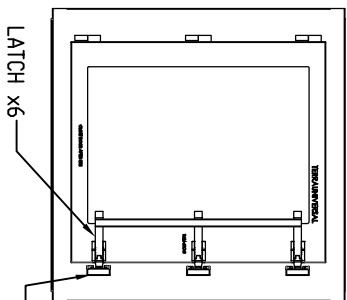

ALL SHIPS

COVER BRACKET

MOUNT BRACKET

WALL CUTOUT  
W 26.308 X H 28.5

NUT

GUIDE

SCREW

CLASS DOOR

ACCESS PANEL

CATCH x6

GUIDE

SCREW

CLASS DOOR

ACCESS PANEL

25.589

17.560