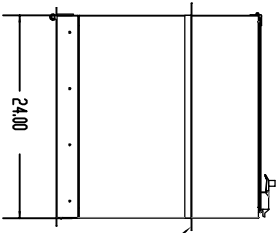

SIDE LEFT

MOUNTING BRACKET
SHIPPED LOOSE

SPRING LOADED
SS HINGE

UL RATED
FIRE RATED GLASS
FIRE RATED DOOR

SPVC WINDOW