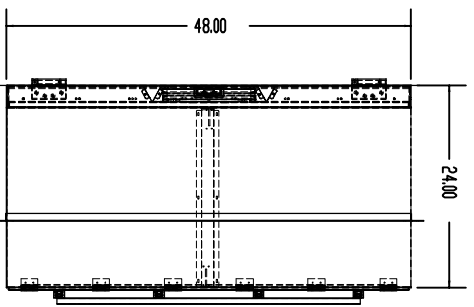

SIDE LEFT

MOUNTING BRACKET
SHIPPED LOOSE

SPRING LOADED
SS HINGE

UL RATED
FIRE RATED GLASS
FIRE RATED DOOR

SPVC WINDOW