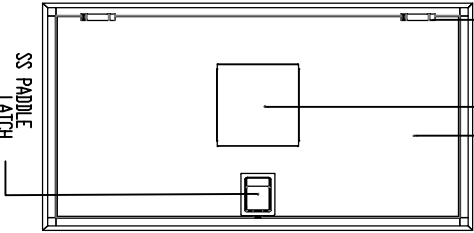

SIDE LEFT

MOUNTING BRACKET
SHIPPED LOOSE

SPRING LOADED
SS HINGE

UL RATED
FIRE RATED GLASS
FIRE RATED DOOR

SPVC WINDOW