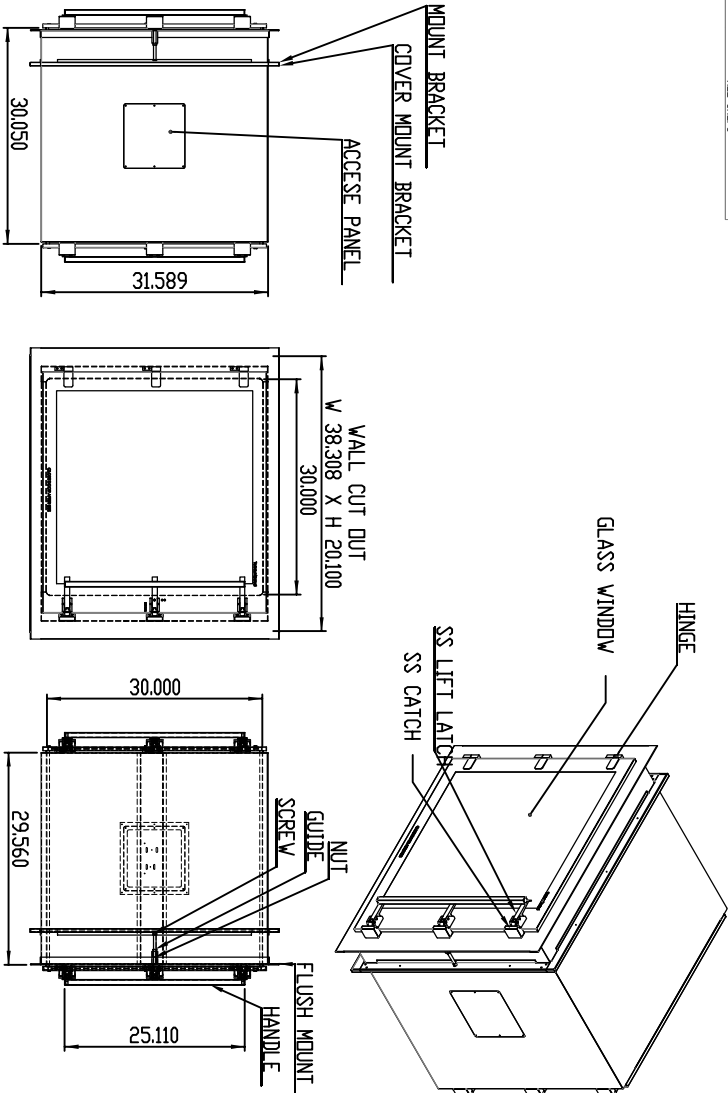

ALL SHIMS

REV	DESCRIPTION	DATE	BY	CHKD	APP'D
1	INITIAL RELEASE	11/20/23	UN		
2					
3					
4					

REV	DESCRIPTION	DATE	BY	CHKD	APP'D
1	INITIAL RELEASE	11/20/23	UN		
2					
3					
4					

REV	DESCRIPTION	DATE	BY	CHKD	APP'D
1	INITIAL RELEASE	11/20/23	UN		
2					
3					
4					

REV	DESCRIPTION	DATE	BY	CHKD	APP'D
1	INITIAL RELEASE	11/20/23	UN		
2					
3					
4					

REV	DESCRIPTION	DATE	BY	CHKD	APP'D
1	INITIAL RELEASE	11/20/23	UN		
2					
3					
4					

REV	DESCRIPTION	DATE	BY	CHKD	APP'D
1	INITIAL RELEASE	11/20/23	UN		
2					
3					
4					

TERRA
UNIVERSAL
PASTORAL INDUSTRIES
P.O. BOX 1000
MOUNTAIN VIEW, CA 94039

SCALE: 2:38-900-2 SHEET 1 OF 20