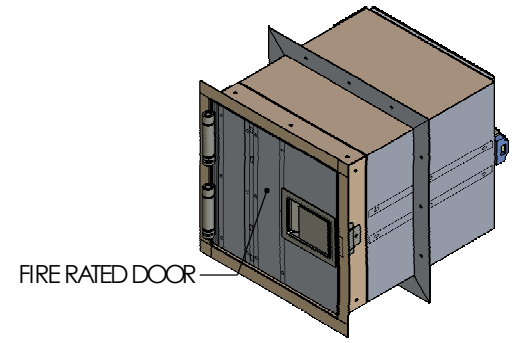

BACK VIEW

TOP VIEW

LEFT VIEW

FRONT VIEW

RIGHT VIEW

Pass-Through Fire Rated Door,
304SS Clear Seam
12' W x 14.75' D x 12" H