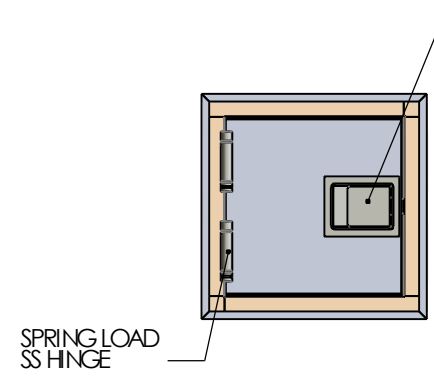

BACK VIEW

TOP VIEW

LEFT VIEW

FRONT VIEW

RIGHT VIEW

Pass-Through Fire Rated Door,
304SS Clear Seam
12' W x 14.75' D x 12" H