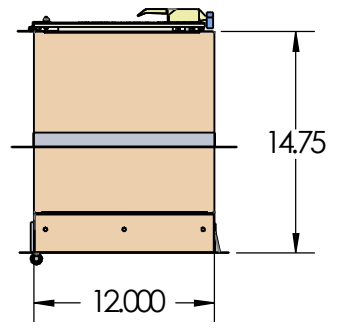

BACK VIEW

TOP VIEW

LEFT VIEW

FRONT VIEW

RIGHT VIEW

Pass-Through Fire Rated Door,
304SS Clear Seam
12' W x 14.75' D x 12" H