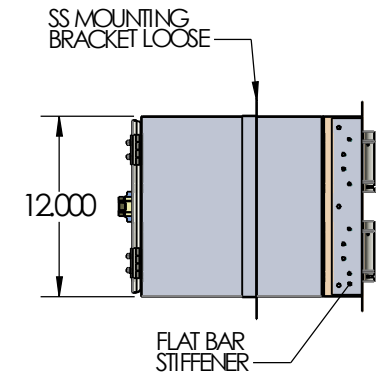

BACK VIEW

TOP VIEW

LEFT VIEW

FRONT VIEW

RIGHT VIEW

Pass-Through Fire Rated Door,
304SS Clear Seam
12' W x 14.75' D x 12" H