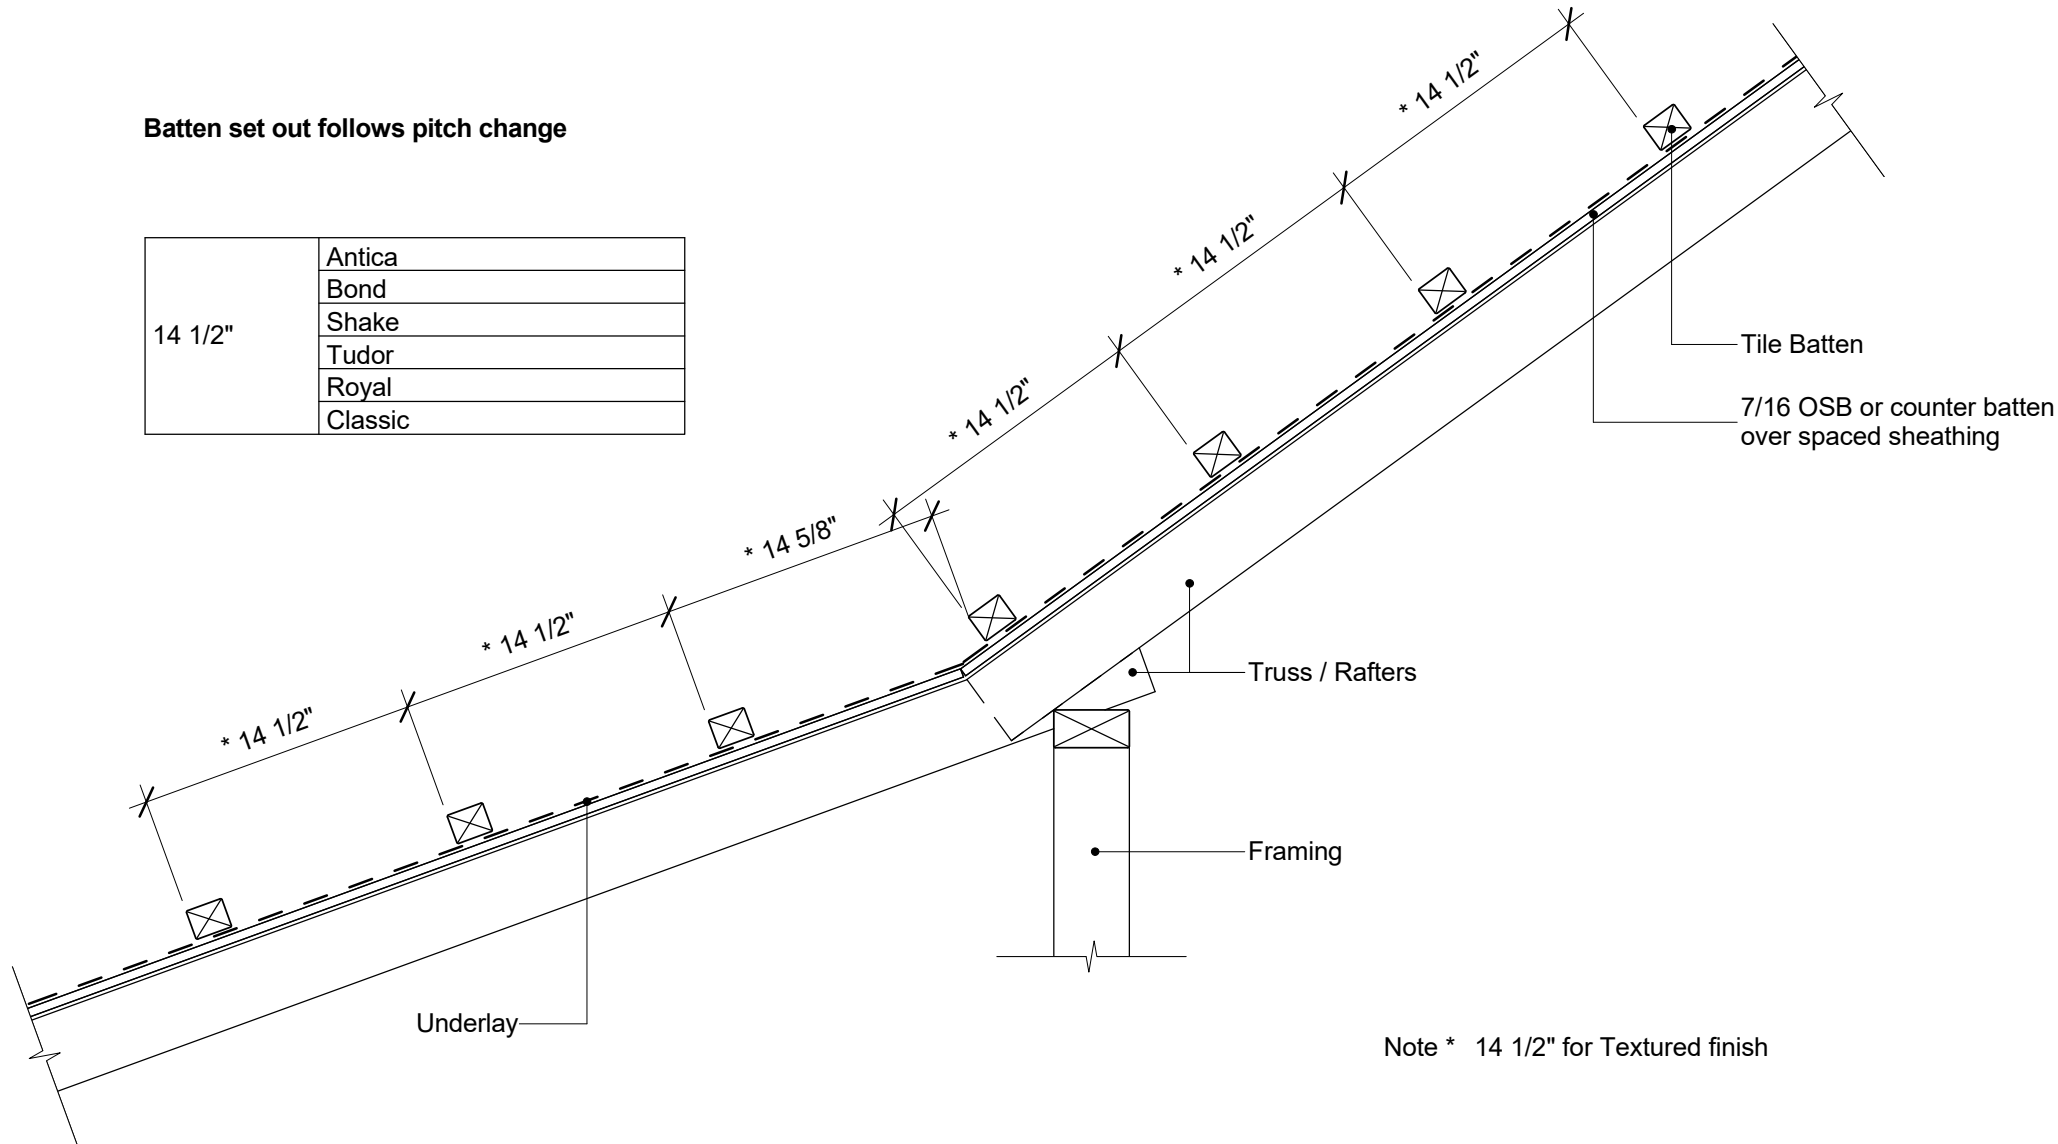

Batten set out follows pitch change

14 1/2"	Antica
	Bond
	Shake
	Tudor
	Royal
	Classic

Note * 14 1/2" for Textured finish

File: tilcor_usa an110 us - change of pitch with solid sheathing	
Revision: Issue 01	Source: tilcor_usa.rvt
Scale: 1 : 10	Reference
Date: 22 Dec 2016	AN110 US