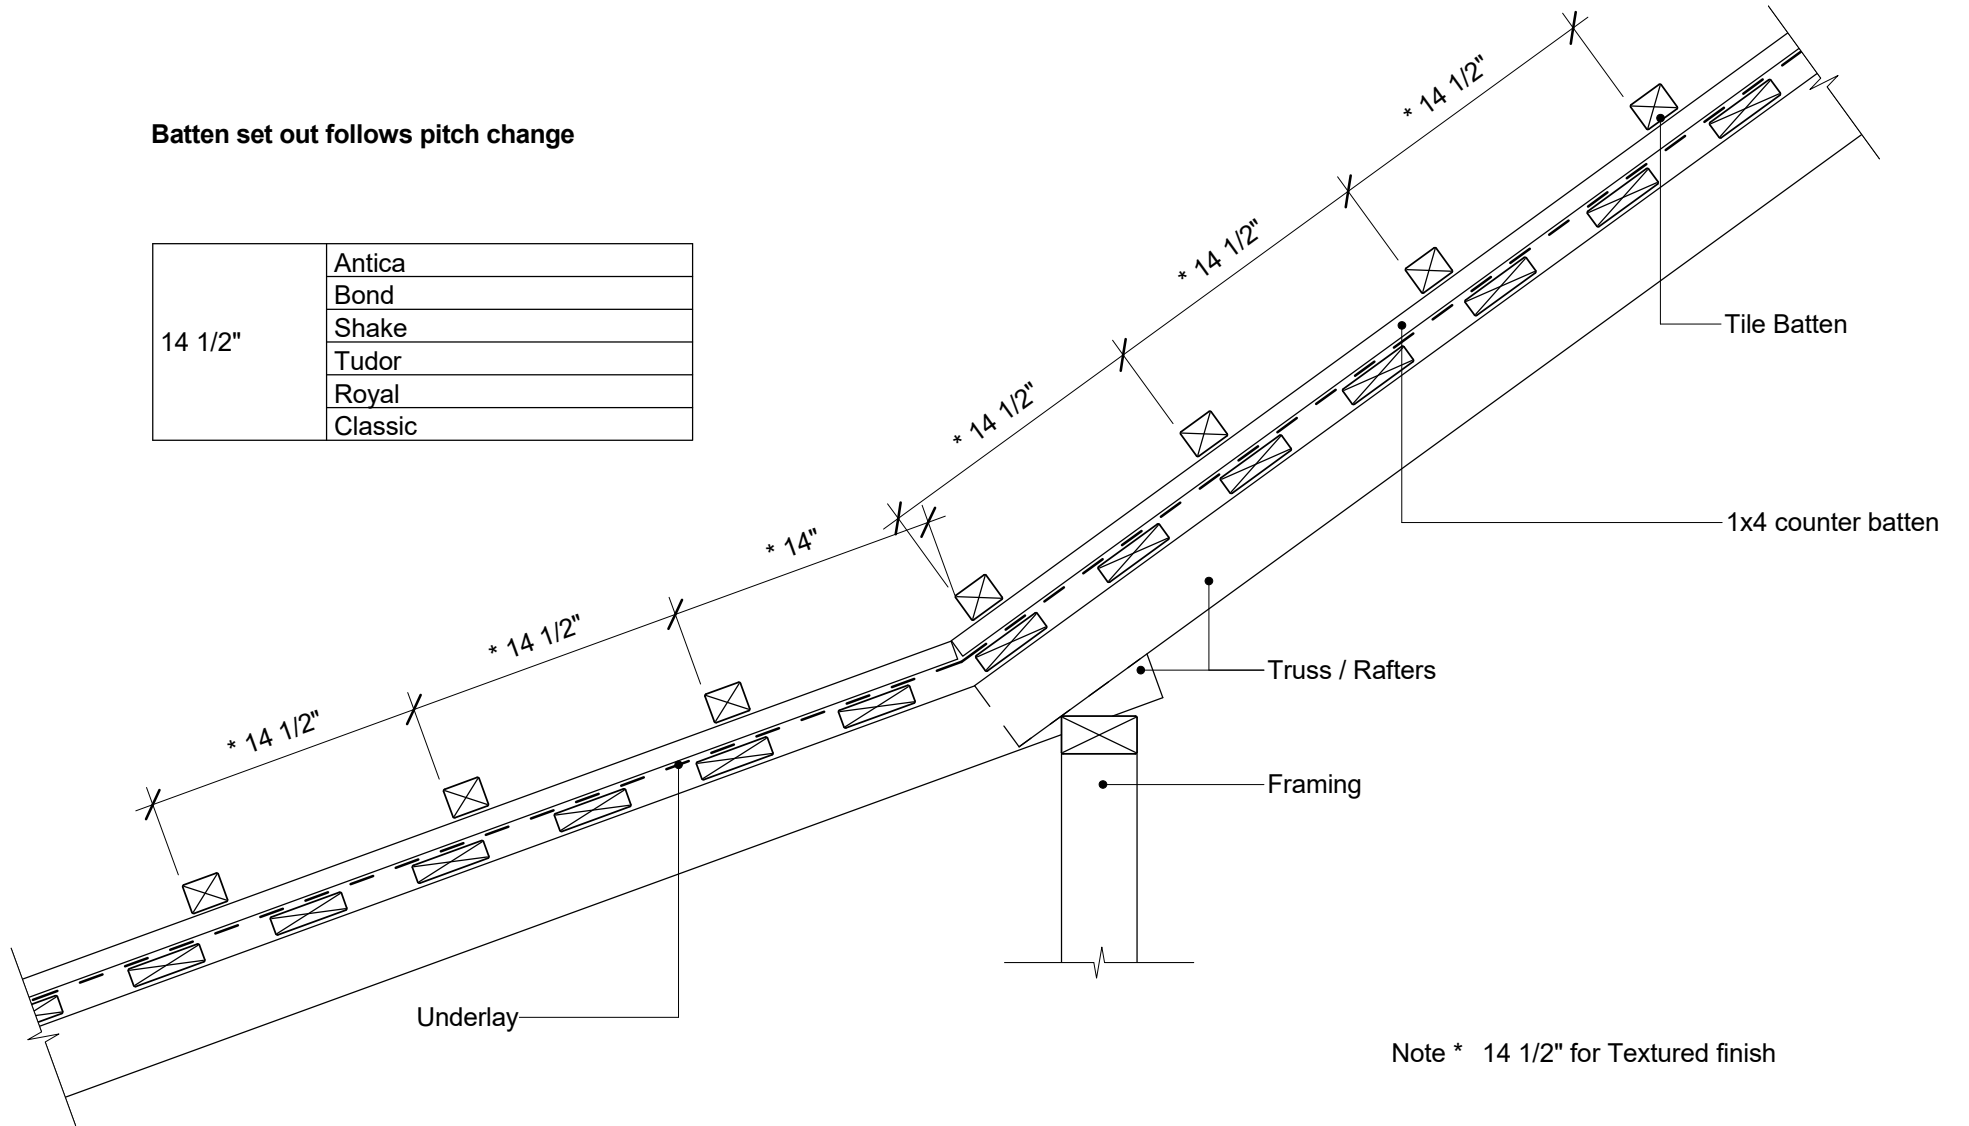

Batten set out follows pitch change

14 1/2"	Antica
	Bond
	Shake
	Tudor
	Royal
	Classic

Note * 14 1/2" for Textured finish

File: tilcor_usa an110a us - change of pitch with skip sheathing	
Revision: Issue 01	Source: tilcor_usa.rvt
Scale: 1 : 10	Reference
Date: 22 Dec 2016	AN110a US