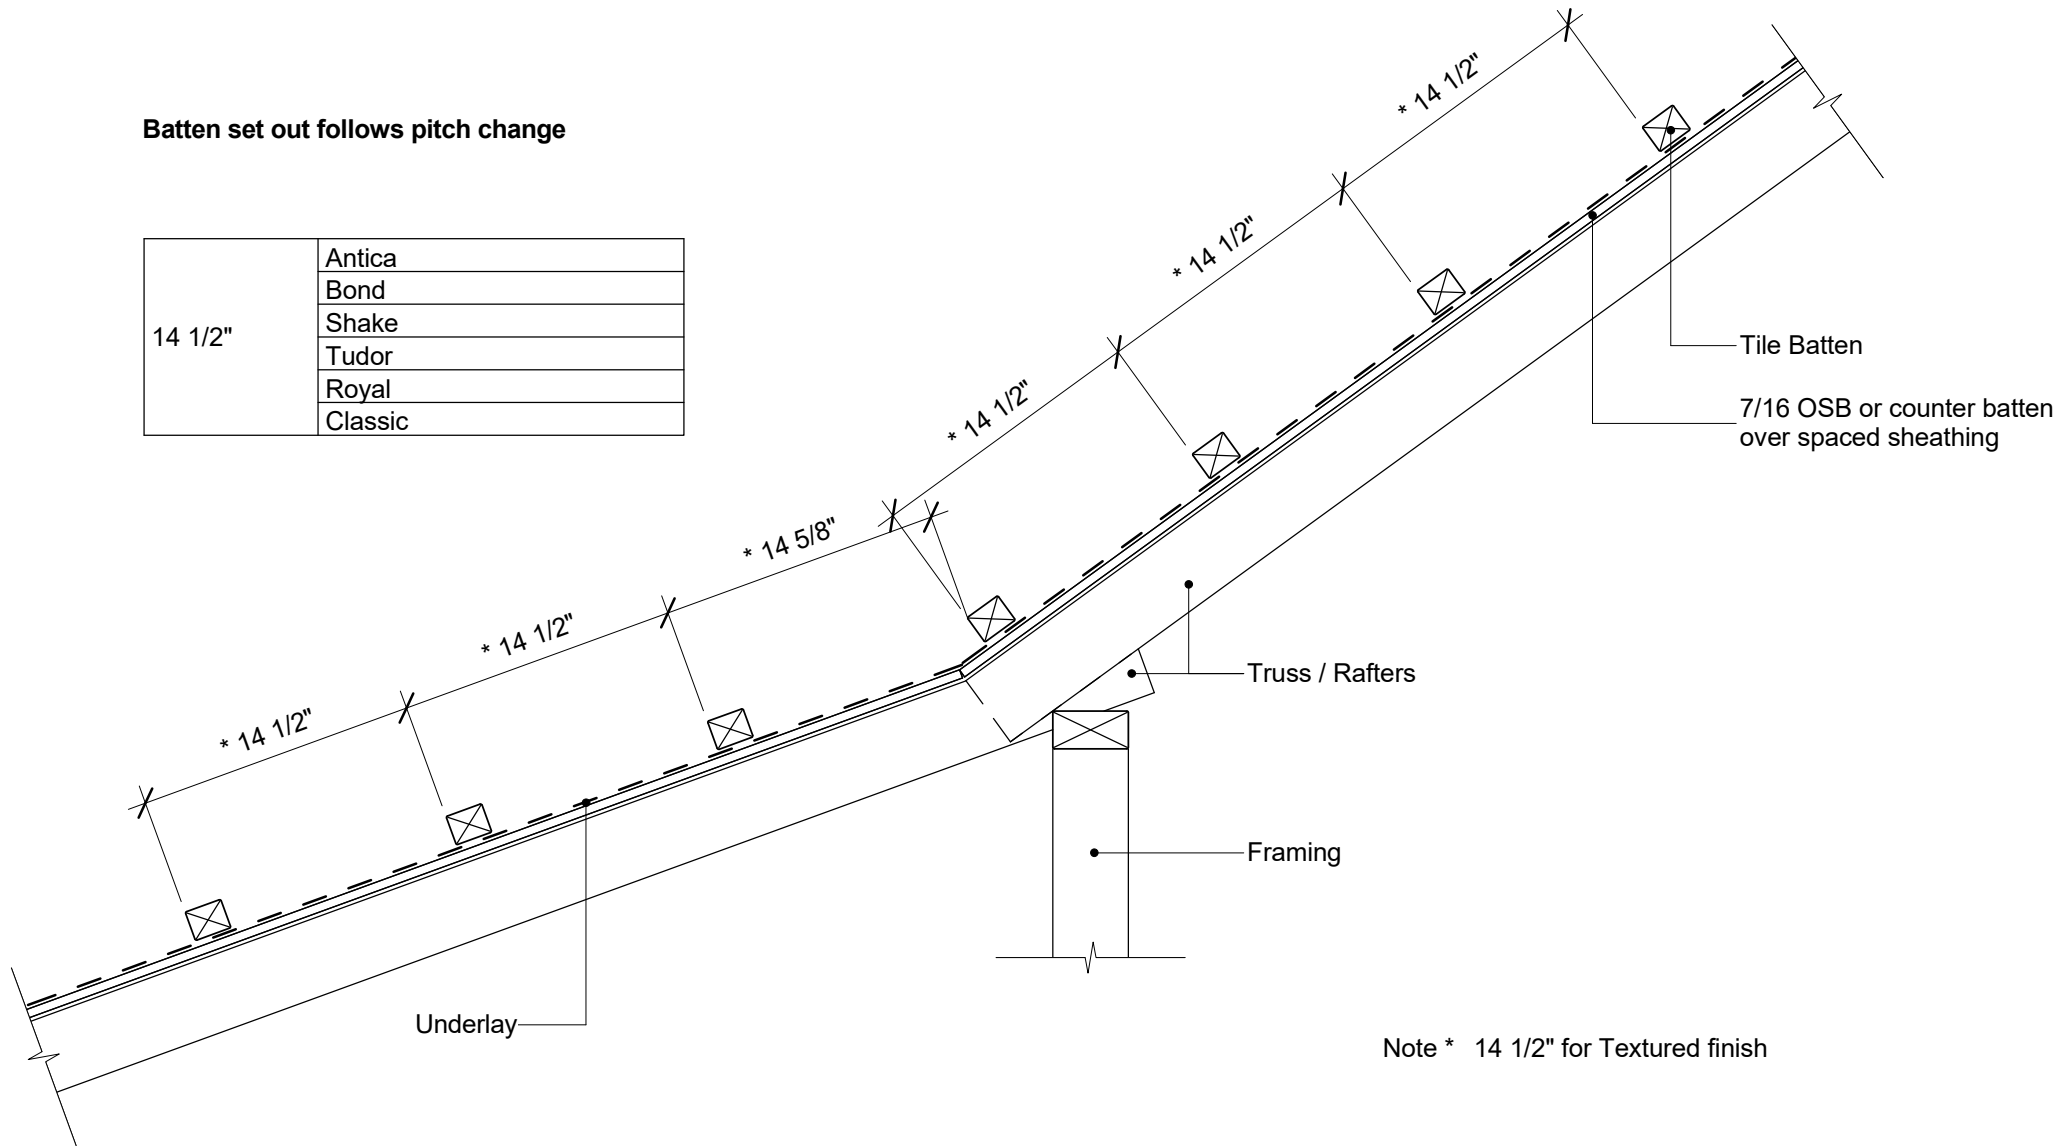

Batten set out follows pitch change

| | |
|---------|---------|
| 14 1/2" | Antica |
| | Bond |
| | Shake |
| | Tudor |
| | Royal |
| | Classic |

Note * 14 1/2" for Textured finish

| | |
|--|------------------------|
| File: tilcor_usa_bd110_us - change of pitch with solid sheathing | |
| Revision: Issue 01 | Source: tilcor_usa.rvt |
| Scale: 1 : 10 | Reference |
| Date: 22 Dec 2016 | BD110 US |