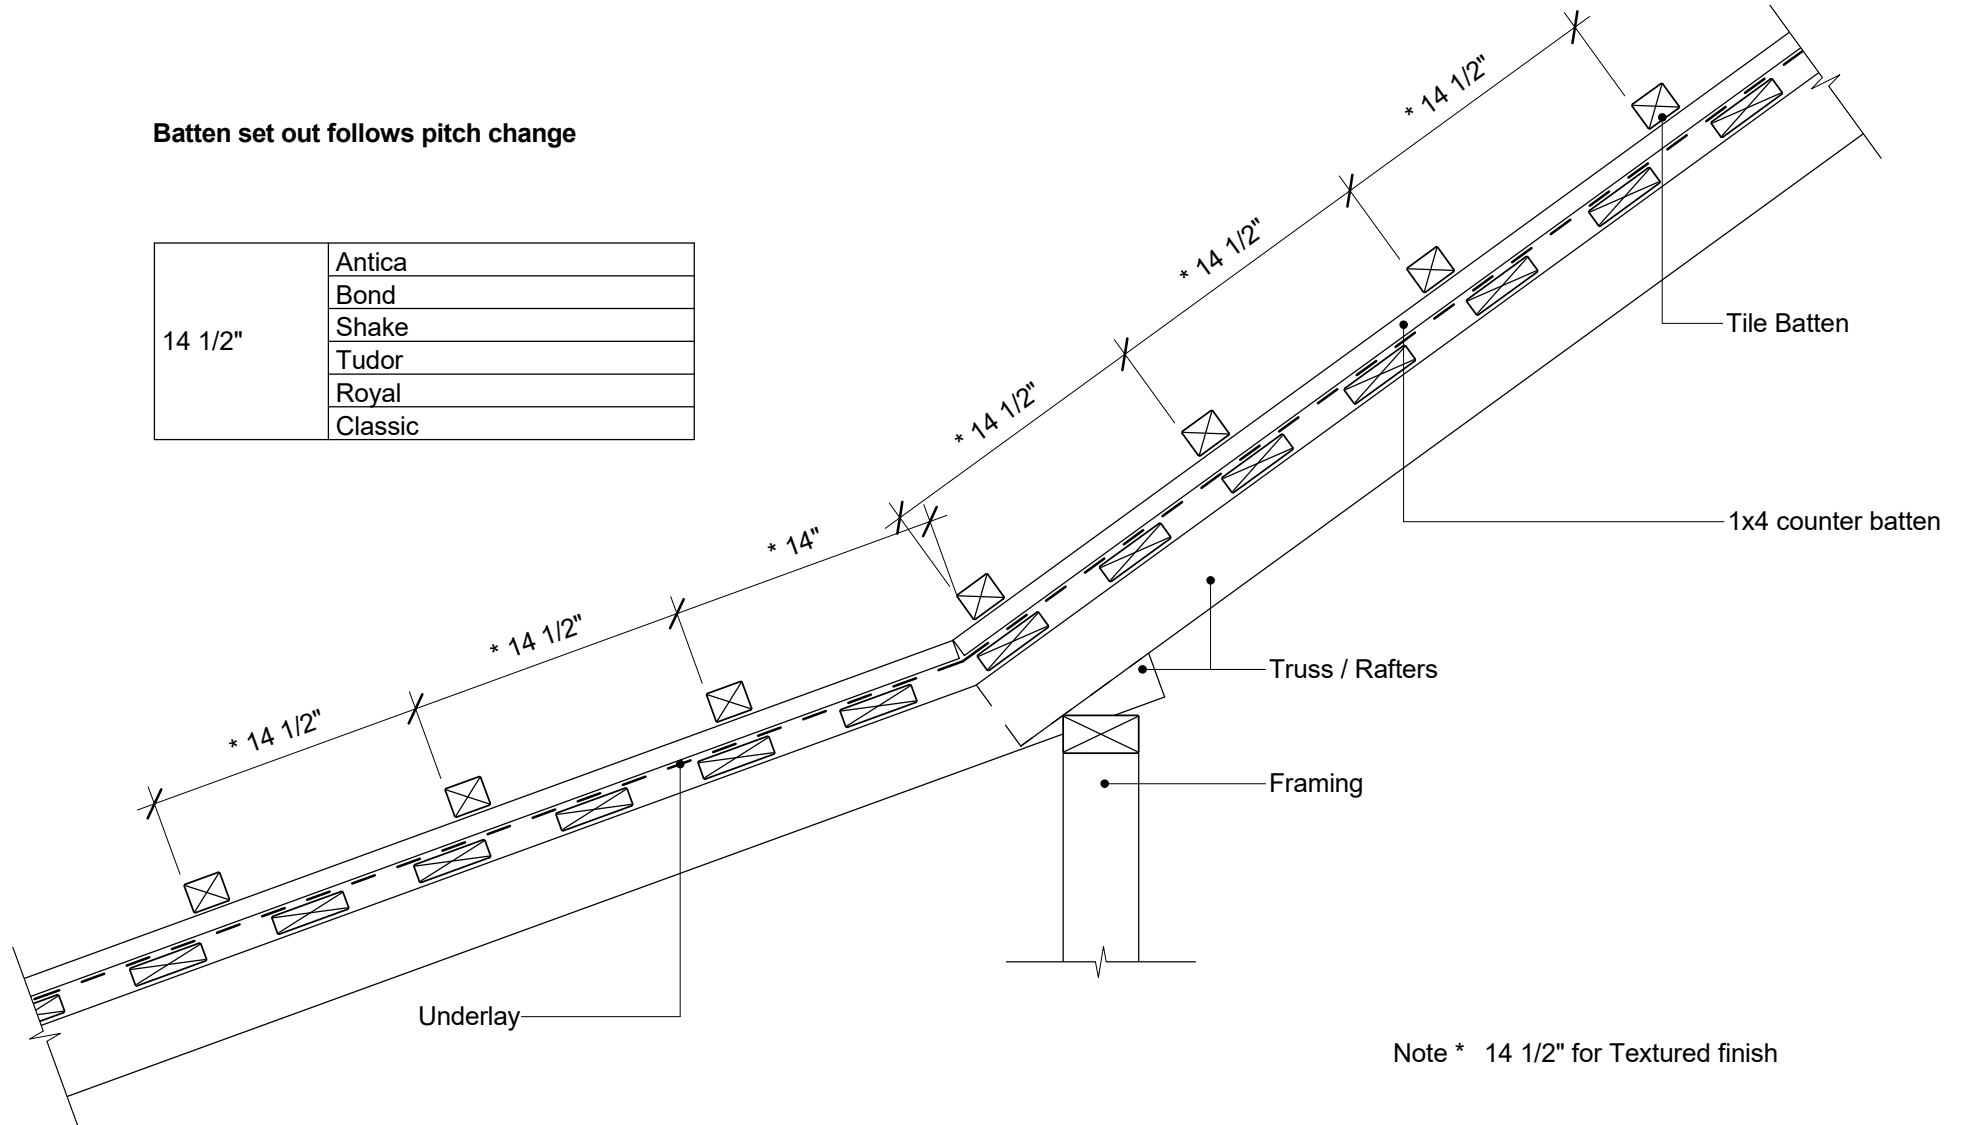

Batten set out follows pitch change

14 1/2"	Antica
	Bond
	Shake
	Tudor
	Royal
	Classic

Note * 14 1/2" for Textured finish

File: tilcor_usa bd110a us - change of pitch with skip sheathing	
Revision: Issue 01	Source: tilcor_usa.rvt
Scale: 1 : 10	Reference
Date: 22 Dec 2016	BD110a US