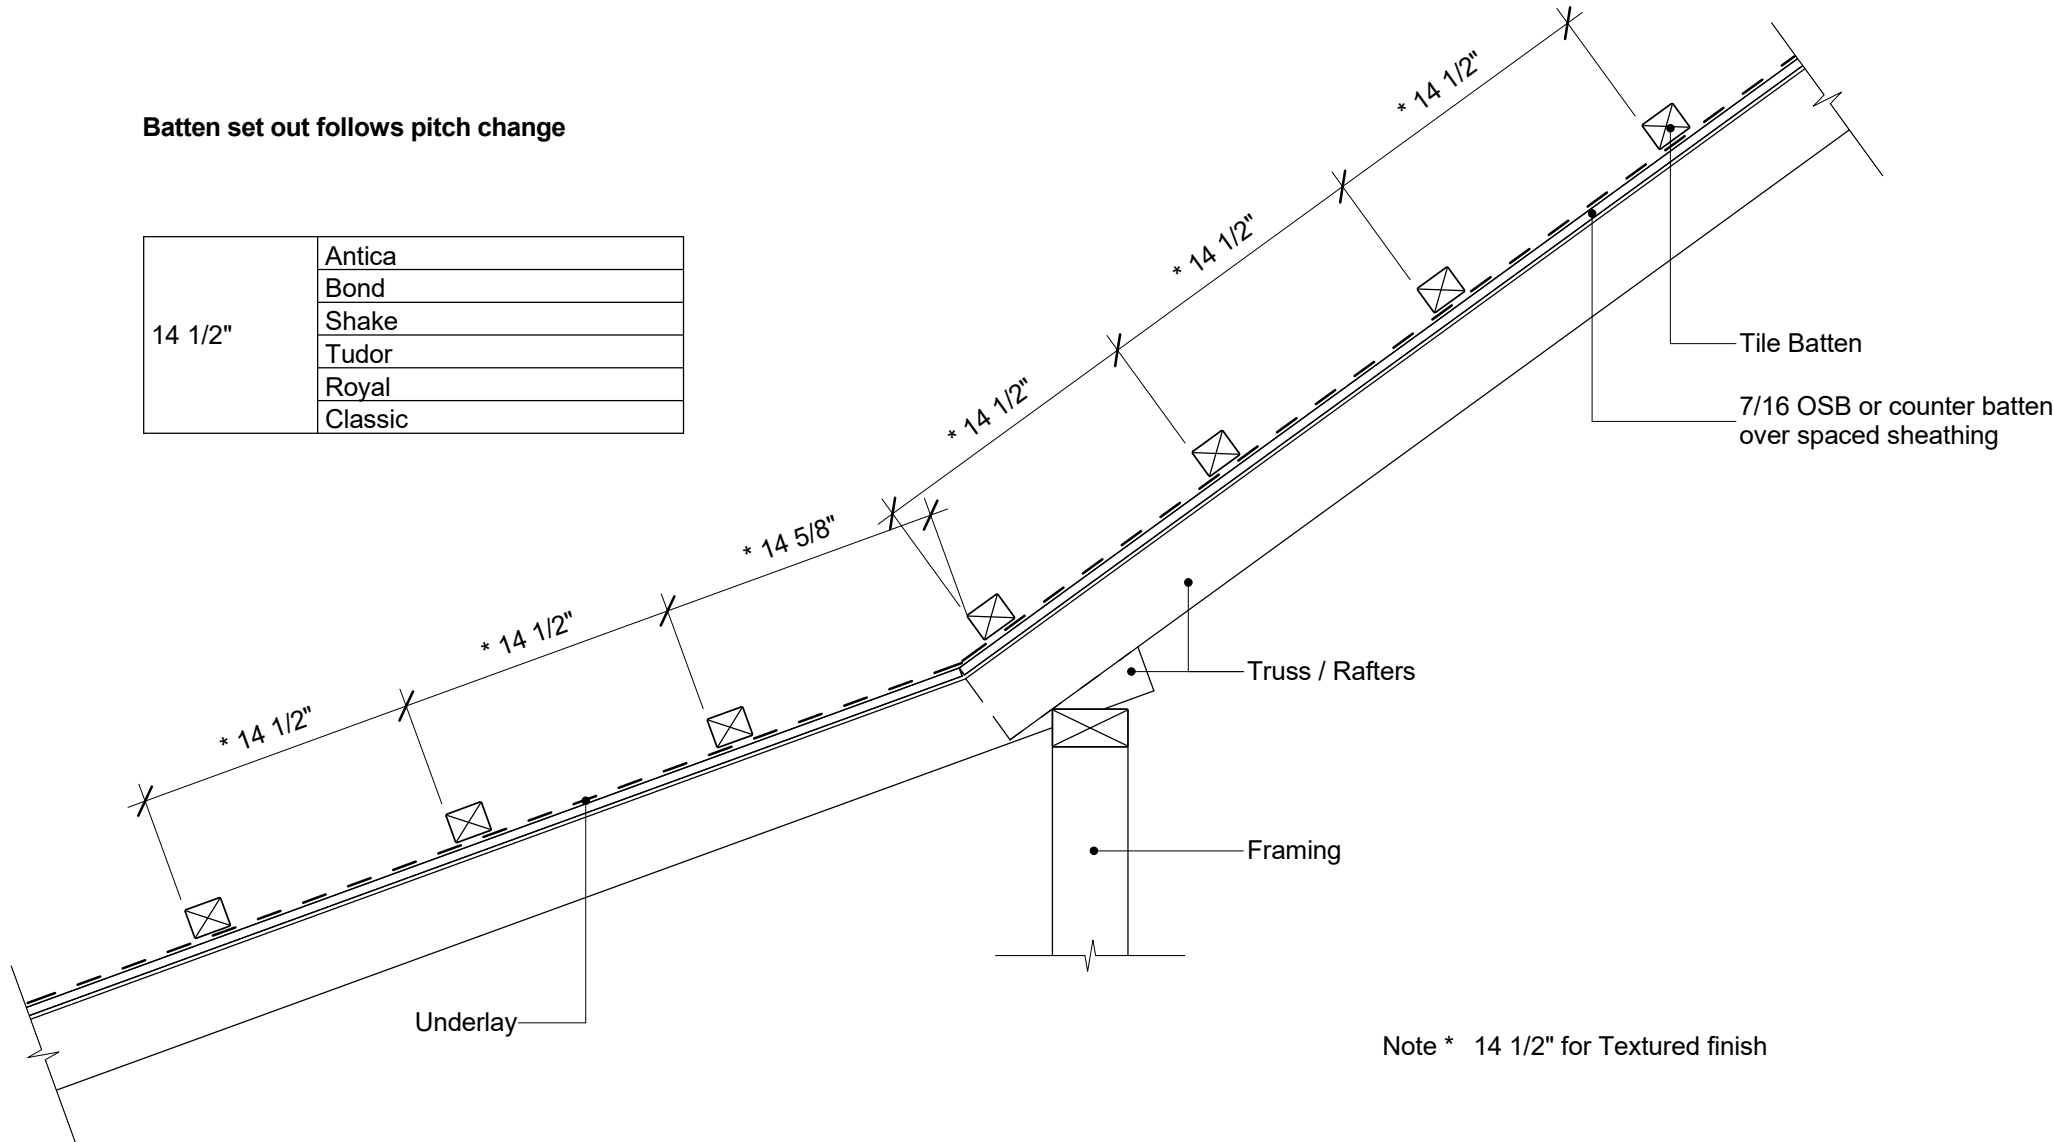

**Batten set out follows pitch change**

14 1/2"	Antica
	Bond
	Shake
	Tudor
	Royal
	Classic

Note \* 14 1/2" for Textured finish

File: tilcor_usa cl110 us - change of pitch with solid sheathing	
Revision: Issue 01	Source: tilcor_usa.rvt
Scale: 1 : 10	Reference
Date: 22 Dec 2016	CL110 US