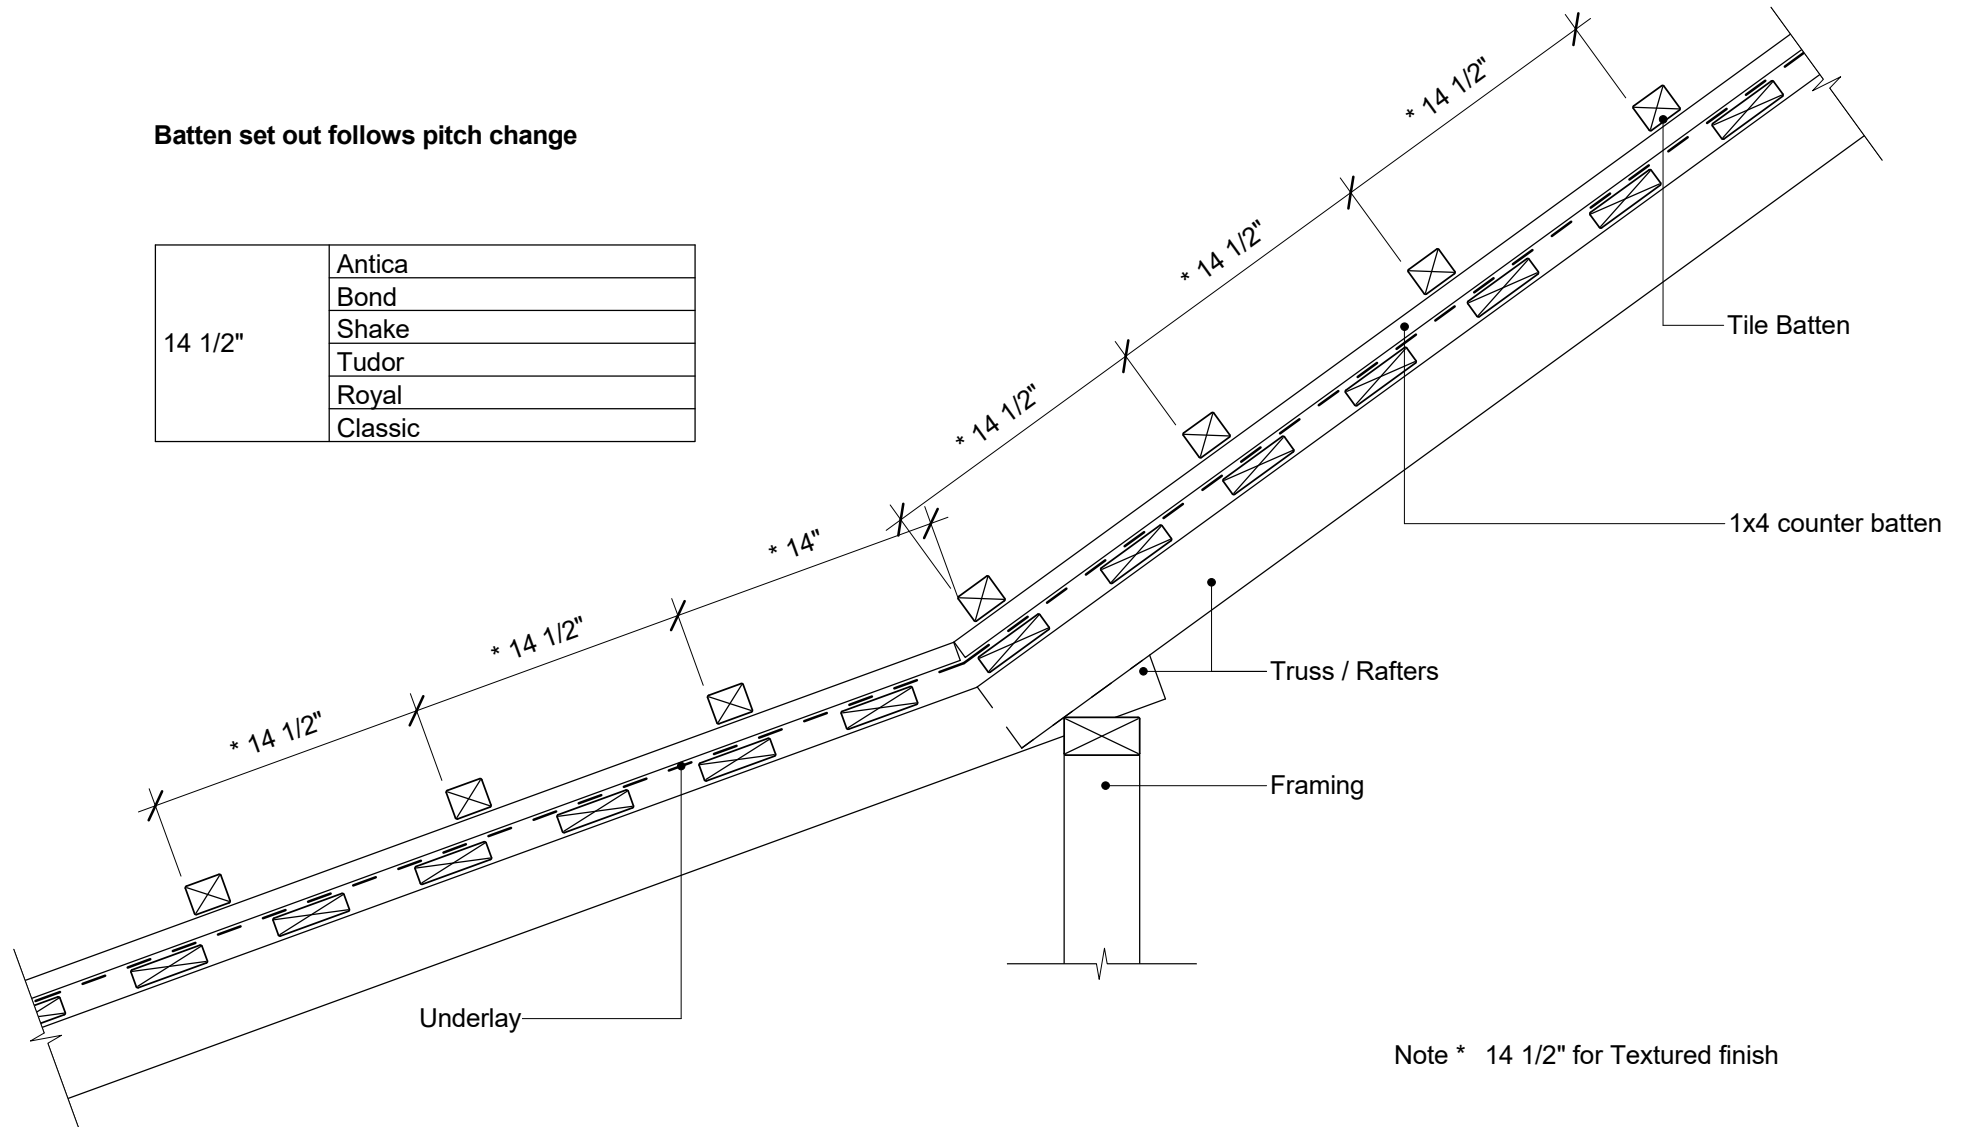

Batten set out follows pitch change

14 1/2"	Antica
	Bond
	Shake
	Tudor
	Royal
	Classic

Note * 14 1/2" for Textured finish

File: tilcor_usa cl110a us - change of pitch with skip sheathing	
Revision: Issue 01	Source: tilcor_usa.rvt
Scale: 1 : 10	Reference
Date: 22 Dec 2016	CL110a US