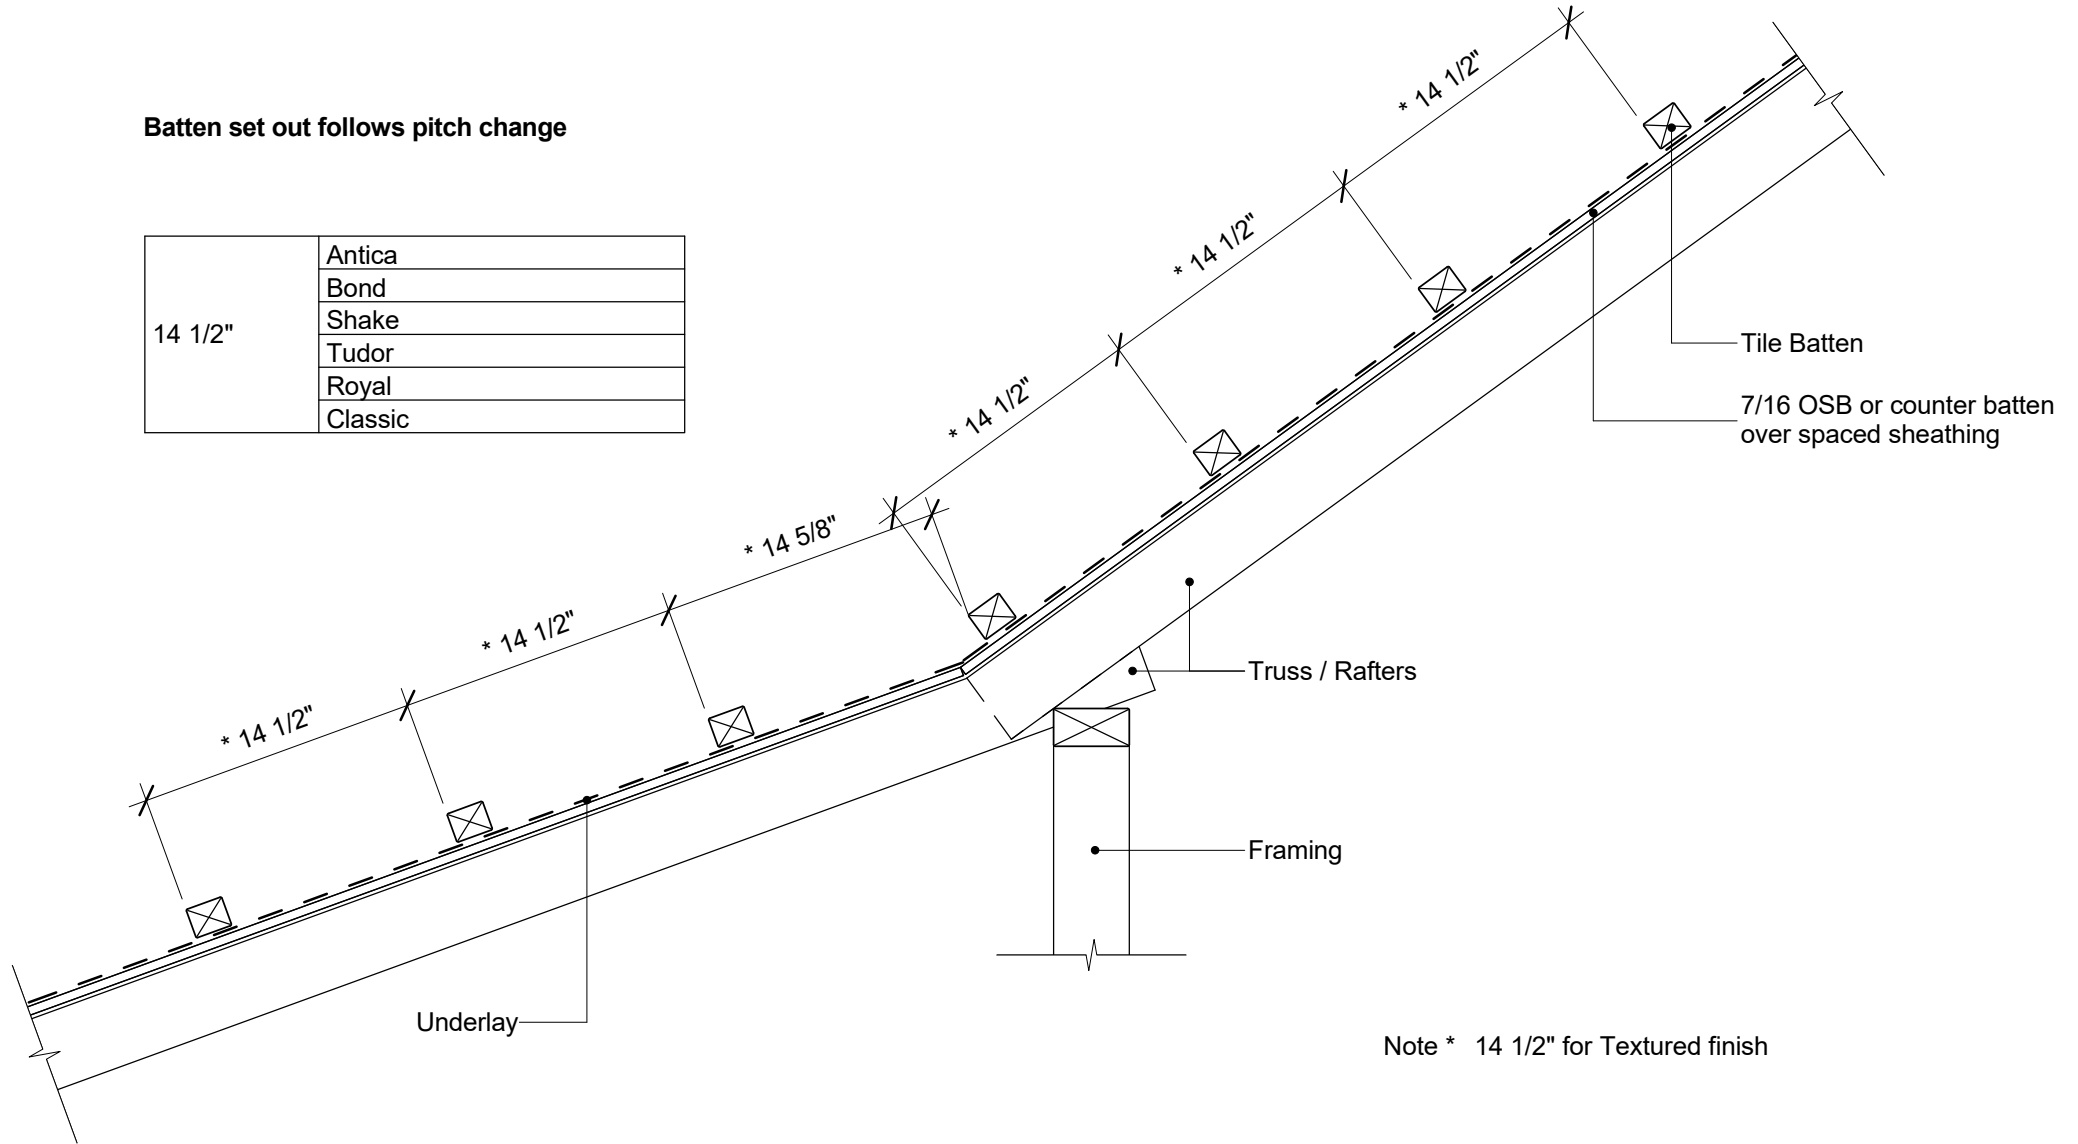

**Batten set out follows pitch change**

14 1/2"	Antica
	Bond
	Shake
	Tudor
	Royal
	Classic

Note \* 14 1/2" for Textured finish

File: tilcor_usa sk110 us - change of pitch with solid sheathing	
Revision: Issue 01	Source: tilcor_usa.rvt
Scale: 1 : 10	Reference
Date: 22 Dec 2016	<b>SK110 US</b>