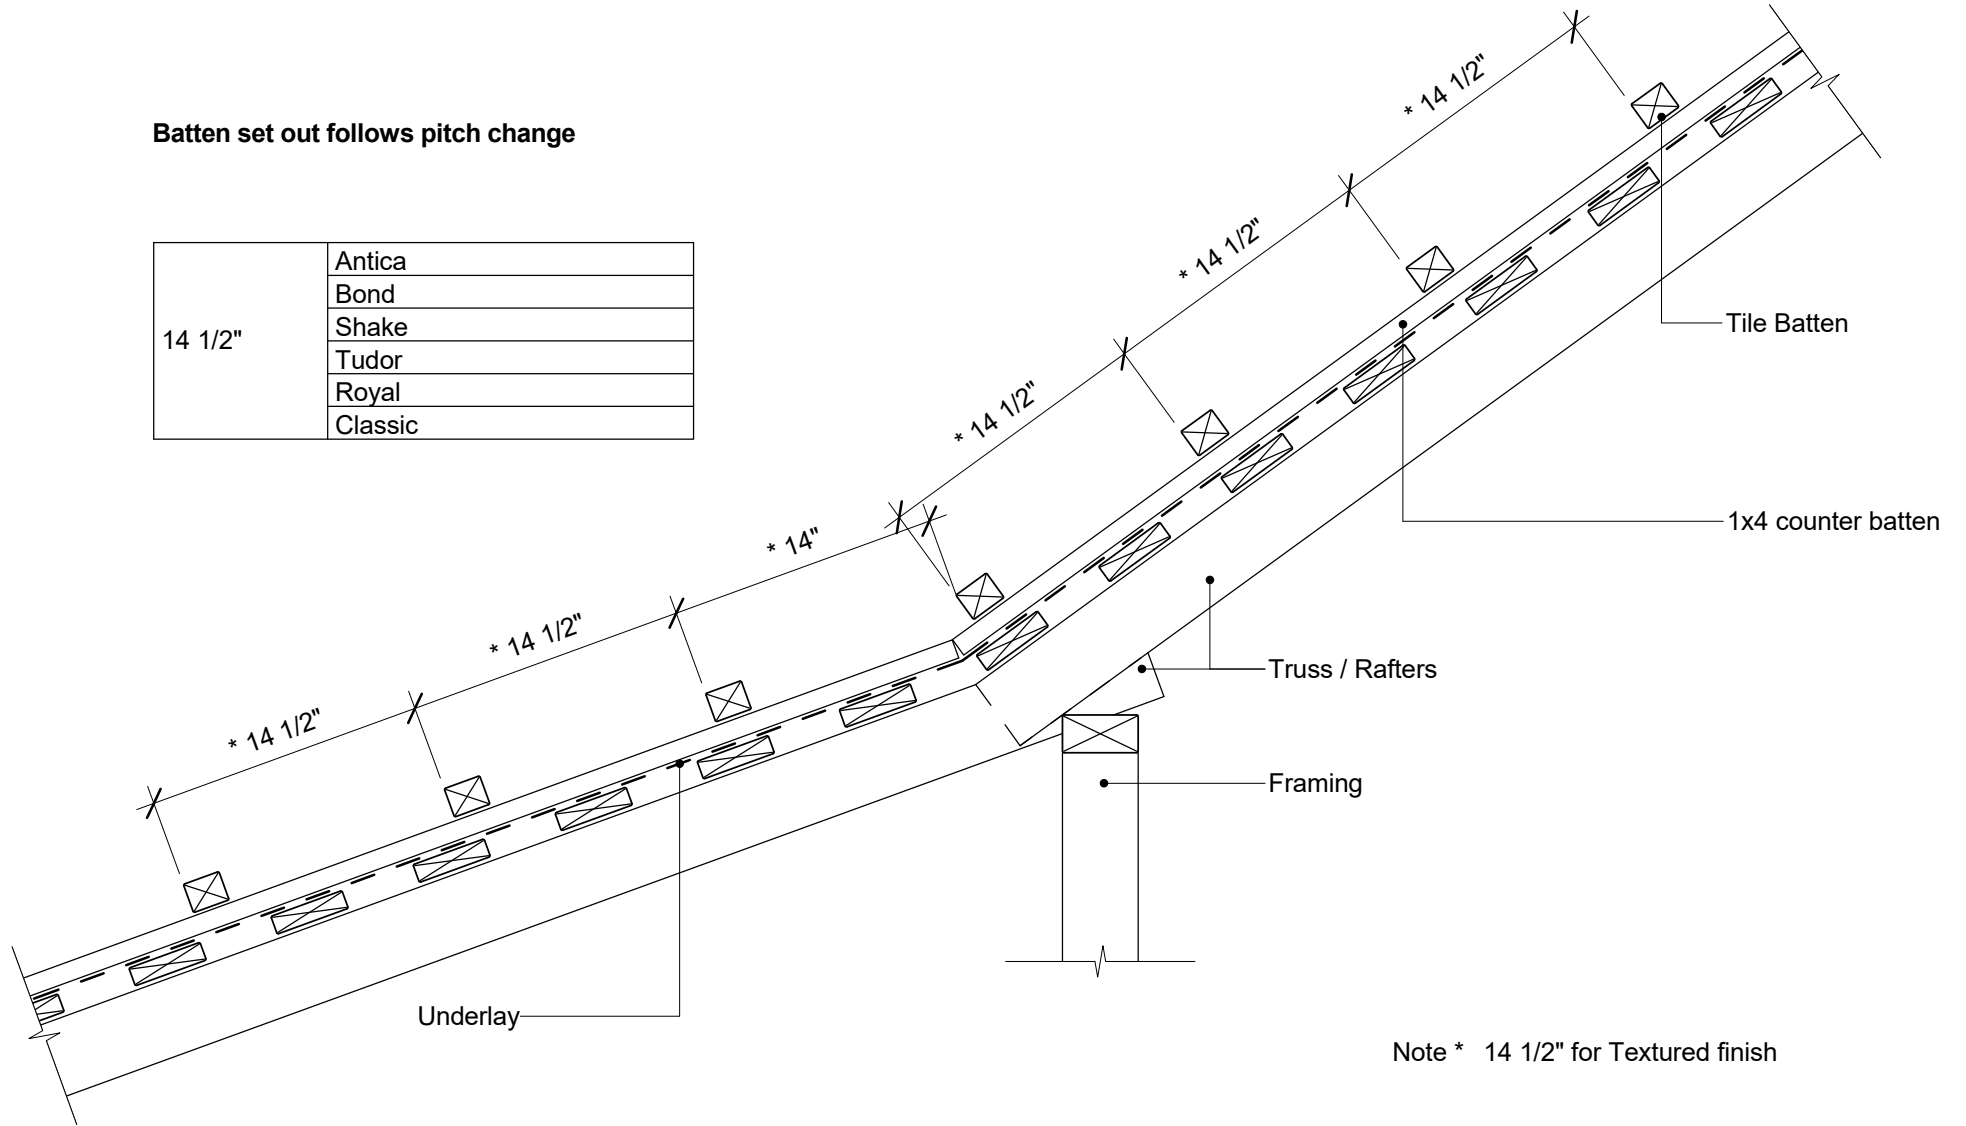

**Batten set out follows pitch change**

14 1/2"	Antica
	Bond
	Shake
	Tudor
	Royal
	Classic

Note \* 14 1/2" for Textured finish

File: tilcor_usa sk110a us - change of pitch with skip sheathing	
Revision: Issue 01	Source: tilcor_usa.rvt
Scale: 1 : 10	Reference
Date: 22 Dec 2016	<b>SK110a US</b>