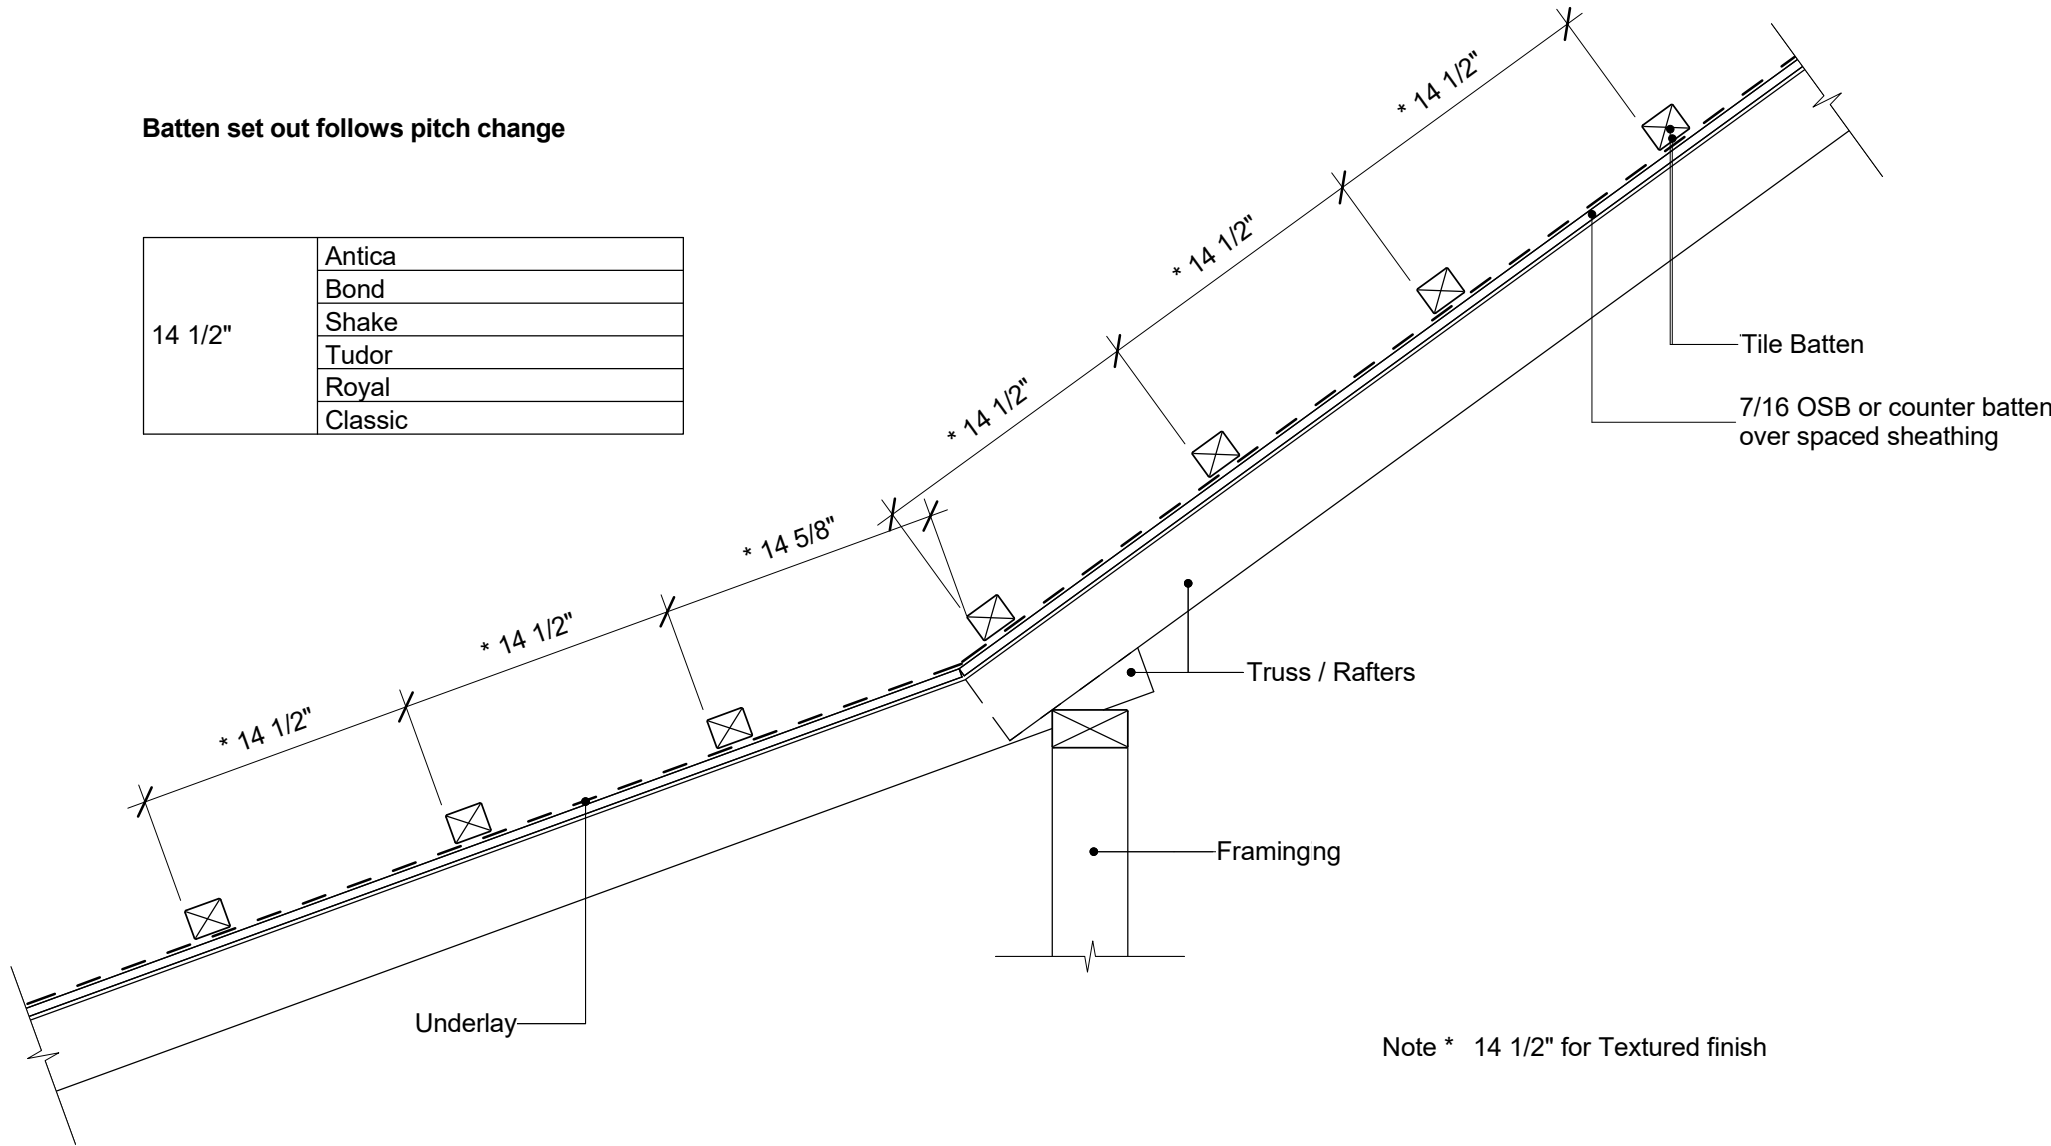

Batten set out follows pitch change

14 1/2"	Antica
	Bond
	Shake
	Tudor
	Royal
	Classic

Note * 14 1/2" for Textured finish

File: tilcor_usa tu110 us - change of pitch with solid sheathing	
Revision: Issue 01	Source: tilcor_usa.rvt
Scale: 1 : 10	Reference
Date: 22 Dec 2016	TU110 US