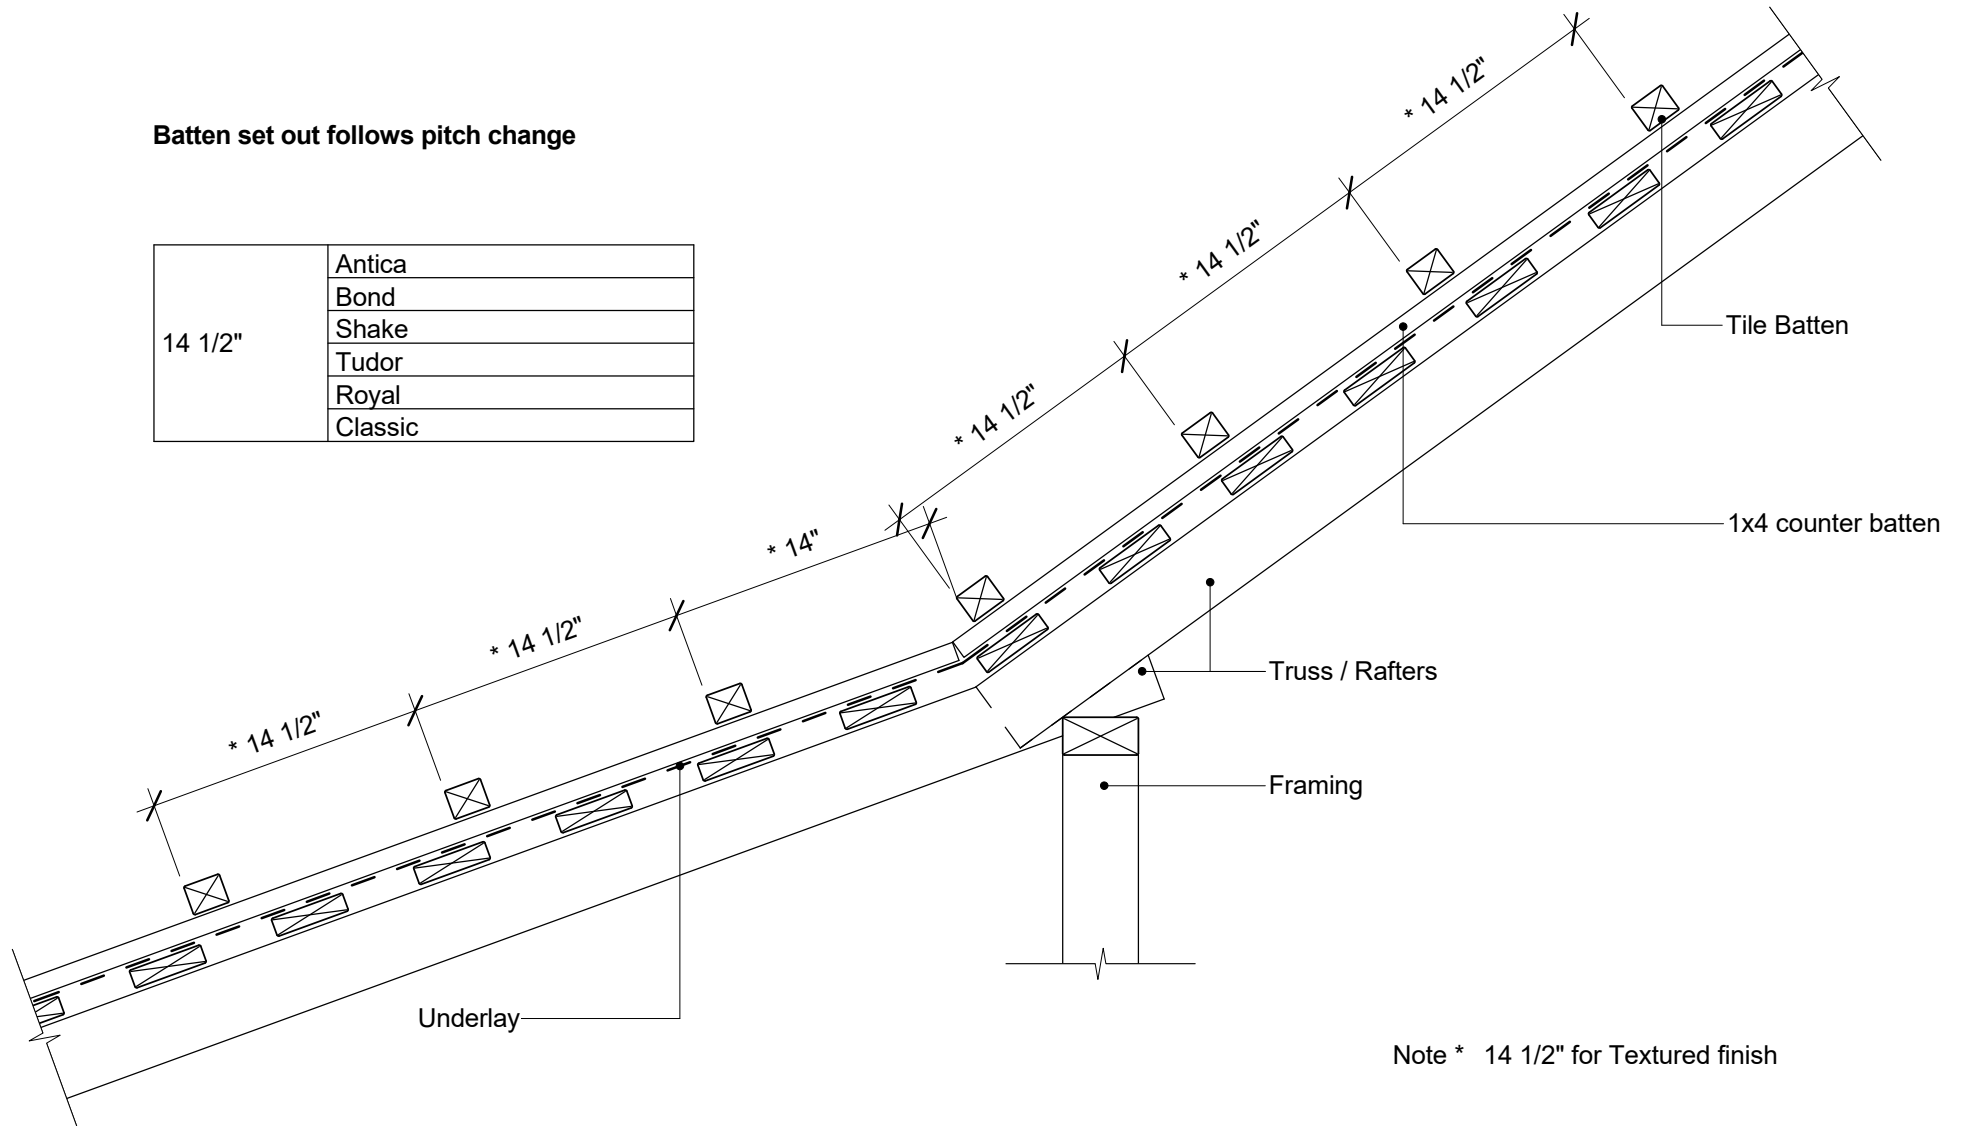

**Batten set out follows pitch change**

14 1/2"	Antica
	Bond
	Shake
	Tudor
	Royal
	Classic

Note \* 14 1/2" for Textured finish

File: tilcor_usa tu110a us - change of pitch with skip sheathing	
Revision: Issue 01	Source: tilcor_usa.rvt
Scale: 1 : 10	Reference
Date: 22 Dec 2016	<b>TU110a US</b>