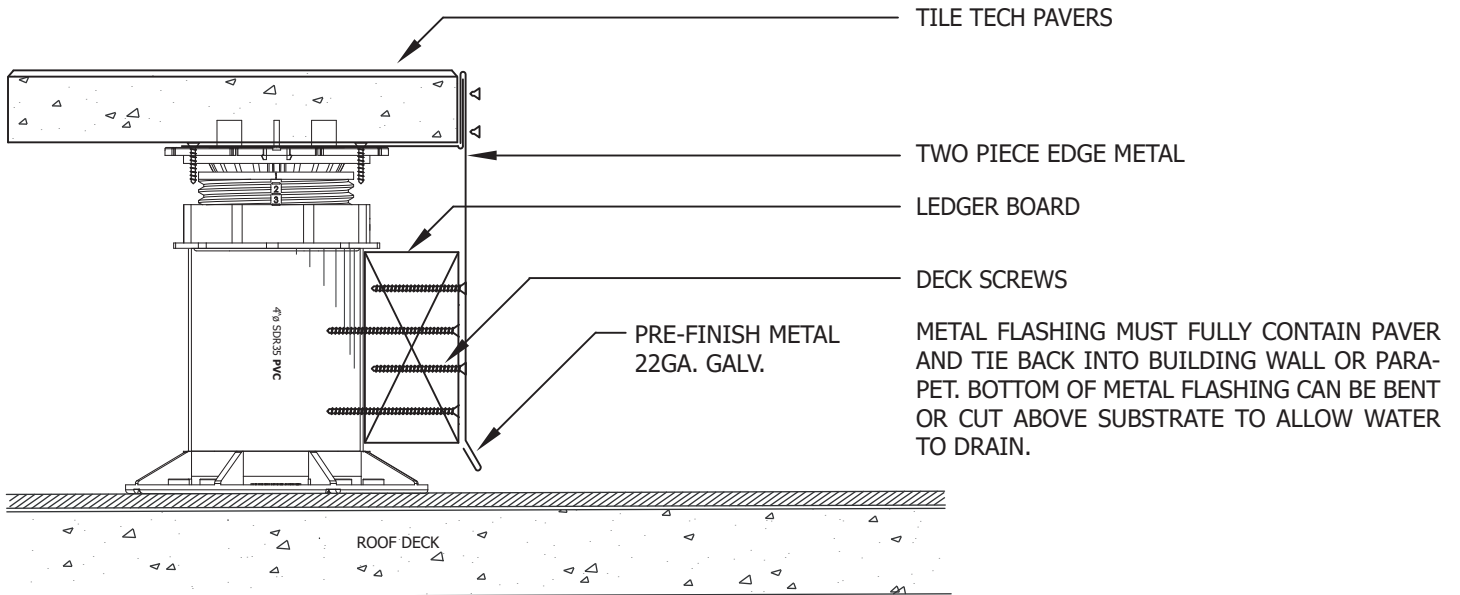

National Distribution Tel: 213-550-3803
Toll Free: 888-550-3803 Fax: 213-380-5561

METAL FLASHING CONTAINMENT

WOOD FASCIA CONTAINMENT

GENERAL NOTES: APPLY TO ALL OF THE ABOVE PRODUCTS

1. INSTALLATION MUST BE COMPLETED IN ACCORDANCE WITH TILE TECH INC PRODUCT SPECIFICATIONS.
2. DRAWING NOT TO SCALE.
3. USE OF BUFFER PADS IS MANDATORY.
4. CONTRACTOR'S NOTE: FOR PRODUCT AND COMPANY INFORMATION VISIT www.TILETECHPAVERS.com