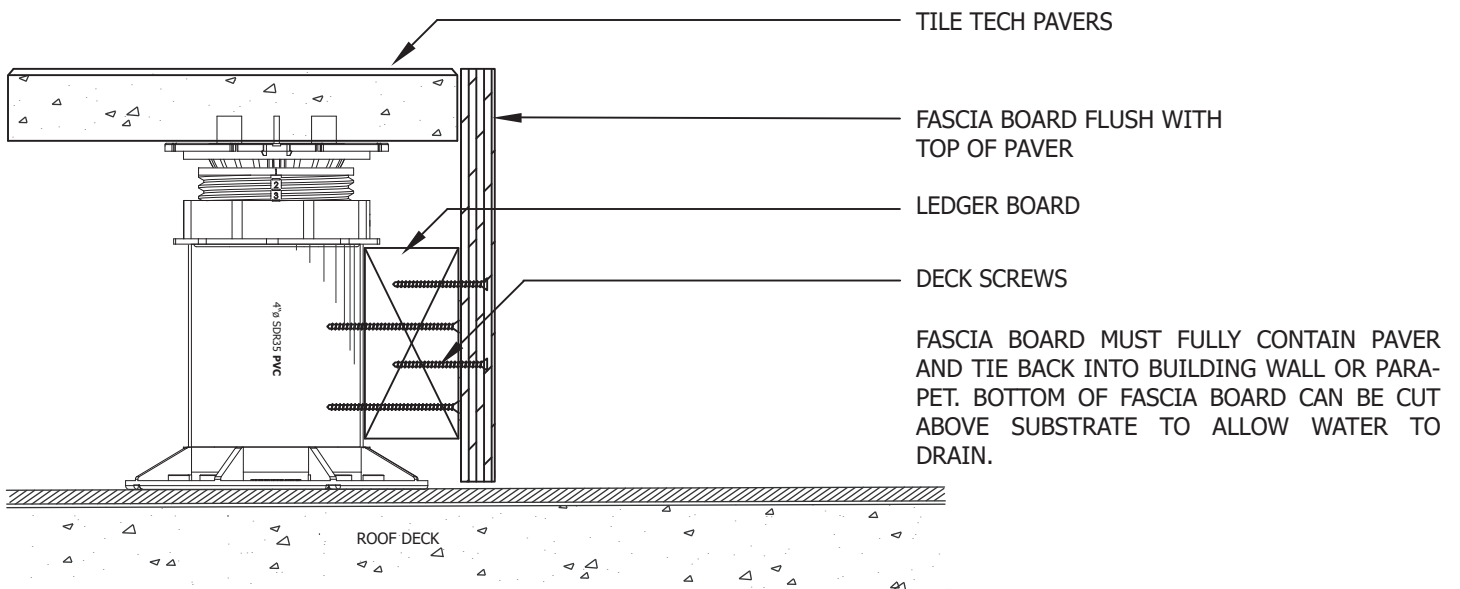

National Distribution Tel: 213-550-3803
Toll Free: 888-550-3803 Fax: 213-380-5561

METAL FLASHING CONTAINMENT

WOOD FASCIA CONTAINMENT

GENERAL NOTES: APPLY TO ALL OF THE ABOVE PRODUCTS

1. INSTALLATION MUST BE COMPLETED IN ACCORDANCE WITH TILE TECH INC PRODUCT SPECIFICATIONS.
2. DRAWING NOT TO SCALE.
3. USE OF BUFFER PADS IS MANDATORY.
4. CONTRACTOR'S NOTE: FOR PRODUCT AND COMPANY INFORMATION VISIT www.TILETECHPAVERS.com