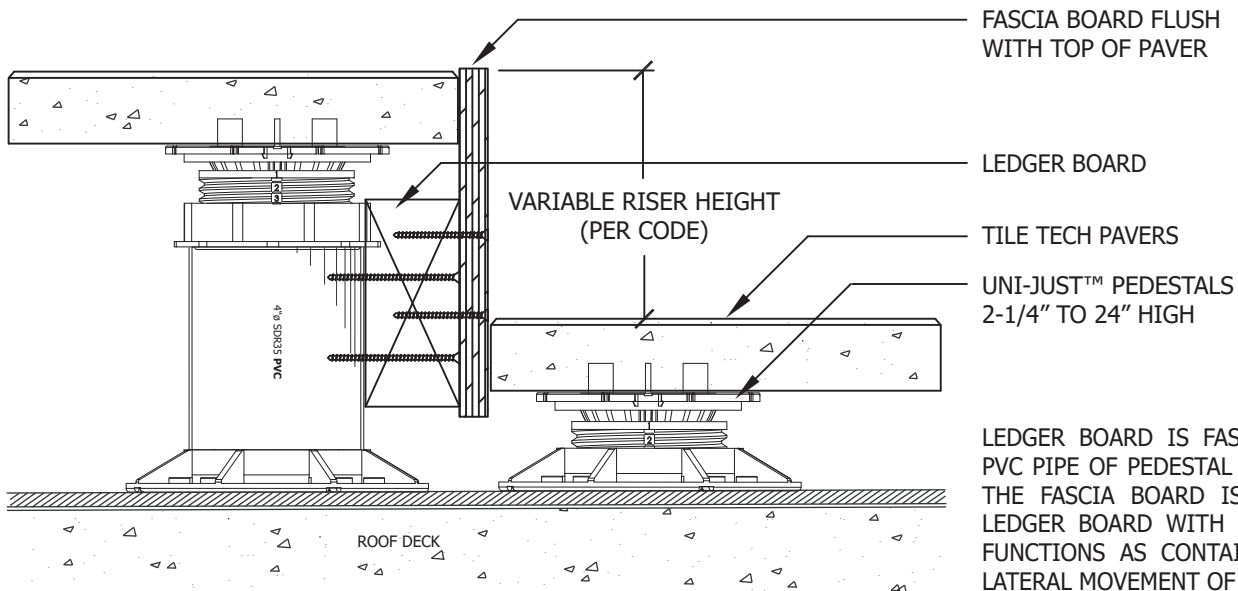

National Distribution Tel: 213-550-3803
 Toll Free: 888-550-3803 Fax: 213-380-5561

STEP-DOWN CONTAINMENT

LEDGER BOARD IS FASTENED TO VERTICAL PVC PIPE OF PEDESTAL WITH DECK SCREWS. THE FASCIA BOARD IS FASTENED TO THE LEDGER BOARD WITH FINISH SCREWS AND FUNCTIONS AS CONTAINMENT TO PREVENT LATERAL MOVEMENT OF PAVERS.

GREEN ROOF CONTAINMENT

GENERAL NOTES: APPLY TO ALL OF THE ABOVE PRODUCTS

1. INSTALLATION MUST BE COMPLETED IN ACCORDANCE WITH TILE UP INC PRODUCT SPECIFICATIONS.
2. DRAWING NOT TO SCALE.
3. USE OF BUFFER PADS IS MANDATORY.
4. CONTRACTOR'S NOTE: FOR PRODUCT AND COMPANY INFORMATION VISIT www.TILETECHPAVERS.com