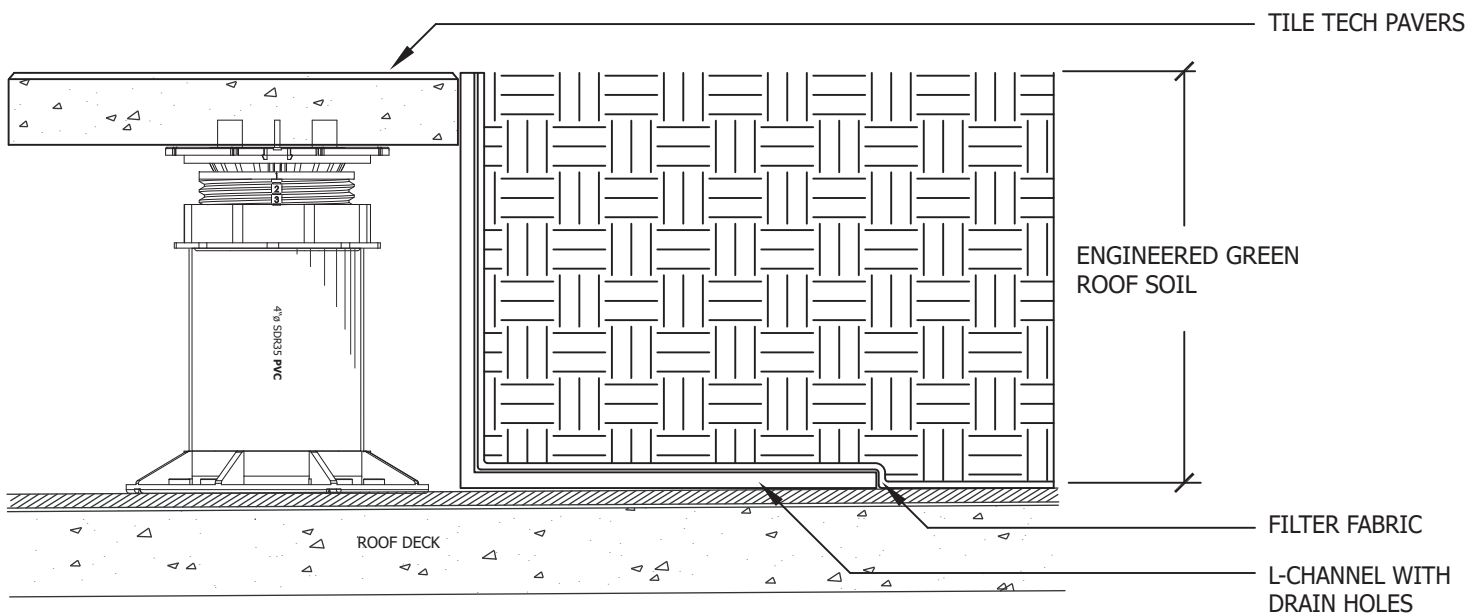

National Distribution Tel: 213-550-3803
 Toll Free: 888-550-3803 Fax: 213-380-5561

STEP-DOWN CONTAINMENT

LEDGER BOARD IS FASTENED TO VERTICAL PVC PIPE OF PEDESTAL WITH DECK SCREWS. THE FASCIA BOARD IS FASTENED TO THE LEDGER BOARD WITH FINISH SCREWS AND FUNCTIONS AS CONTAINMENT TO PREVENT LATERAL MOVEMENT OF PAVERS.

GREEN ROOF CONTAINMENT

GENERAL NOTES: APPLY TO ALL OF THE ABOVE PRODUCTS

1. INSTALLATION MUST BE COMPLETED IN ACCORDANCE WITH TILE UP INC PRODUCT SPECIFICATIONS.
2. DRAWING NOT TO SCALE.
3. USE OF BUFFER PADS IS MANDATORY.
4. CONTRACTOR'S NOTE: FOR PRODUCT AND COMPANY INFORMATION VISIT www.TILETECHPAVERS.com