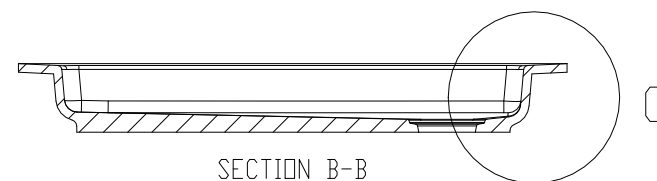

DETAIL D

DETAIL C

THRESHOLD DETAIL

Tower Industries
Meridian Solid Surface Shower Base

Model #: MSB3234SUOL

Model #: MSB3234SUOR

Model #: MSB3234SUOF

Model #: MSB3234SUOB