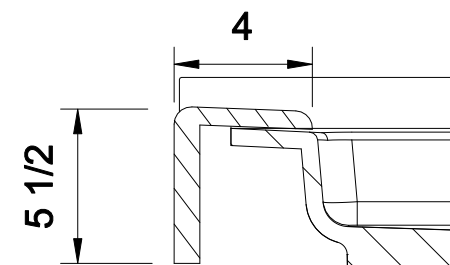

DETAIL D

DETAIL C

THRESHOLD DETAIL

Tower Industries
Meridian Solid Surface Shower Base

Model #: MSB3234SUOL

Model #: MSB3234SUOR

Model #: MSB3234SUOF

Model #: MSB3234SUOB