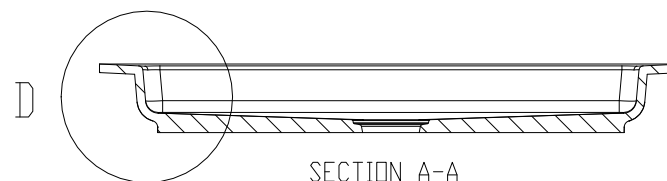

DETAIL D

DETAIL C

THRESHOLD DETAIL

Tower Industries
Meridian Solid Surface Shower Base

Model #: MSB3234SUOL

Model #: MSB3234SUOR

Model #: MSB3234SUOF

Model #: MSB3234SUOB