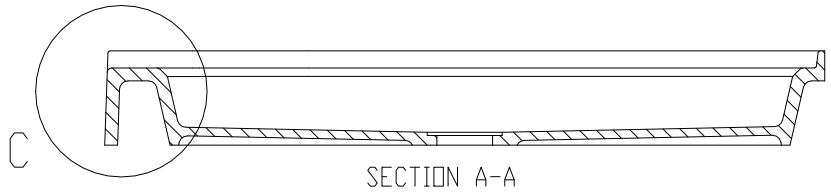

DETAIL C

DETAIL D

Tower Industries
Meridian Solid Surface Shower Base
Model #: MSB3642S