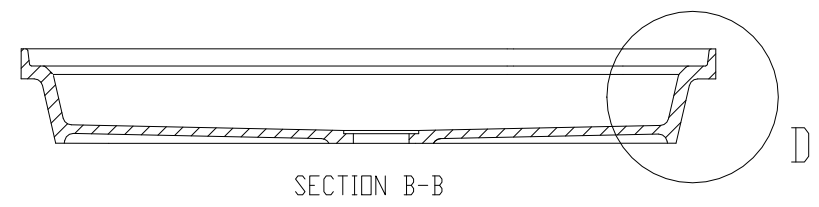

DETAIL C

DETAIL D

Tower Industries
Meridian Solid Surface Shower Base
Model #: MSB3642S