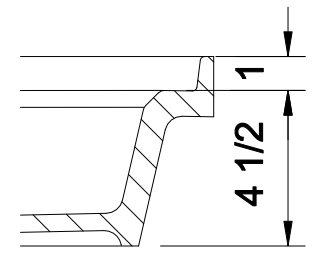

DETAIL C

DETAIL D

Tower Industries
Meridian Solid Surface Shower Base
Model #: MSB3642S