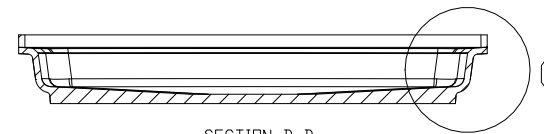

SECTION A-A

SECTION B-B

**Tower Industries**  
**Meridian Solid Surface Shower Base**  
**Model #: MSB3753675S**