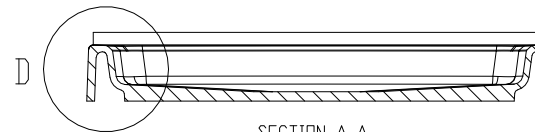

DETAIL D

DETAIL C

SECTION A-A

SECTION B-B

Tower Industries
Meridian Solid Surface Shower Base
Model #: MSB3753675SV