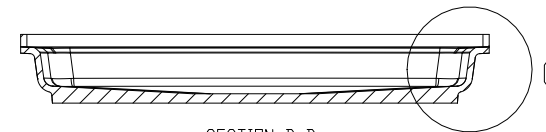

DETAIL D

DETAIL C

SECTION A-A

SECTION B-B

Tower Industries
Meridian Solid Surface Shower Base
Model #: MSB3753675SV