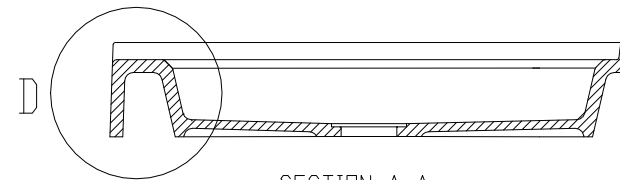

DETAIL D

DETAIL C

SECTION A-A

SECTION B-B

Tower Industries
Meridian Solid Surface Shower Base
Model #: MSB4030S