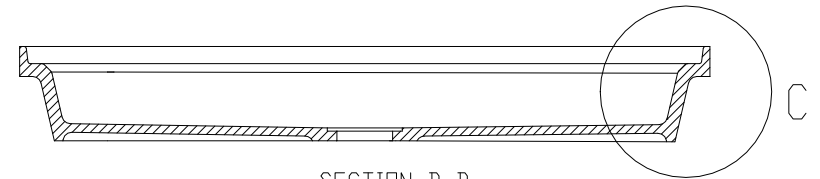

DETAIL D

DETAIL C

SECTION A-A

SECTION B-B

Tower Industries
Meridian Solid Surface Shower Base
Model #: MSB4030S