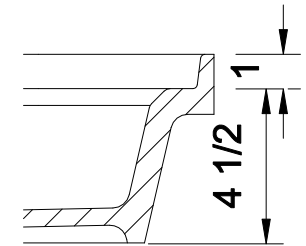

DETAIL D

DETAIL C

SECTION A-A

SECTION B-B

Tower Industries
Meridian Solid Surface Shower Base
Model #: MSB4030S