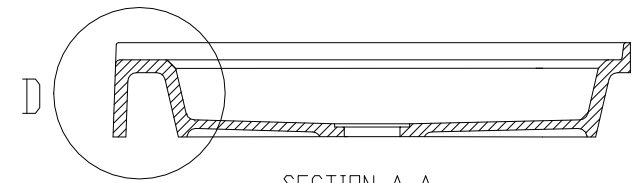

DETAIL D

DETAIL C

SECTION A-A

SECTION B-B

Tower Industries
Meridian Solid Surface Shower Base
Model #: MSB4030SV