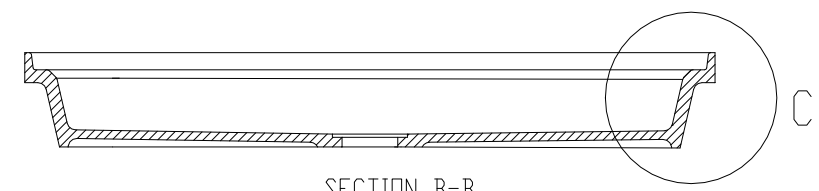

DETAIL D

DETAIL C

SECTION A-A

SECTION B-B

Tower Industries
Meridian Solid Surface Shower Base
Model #: MSB4030SV