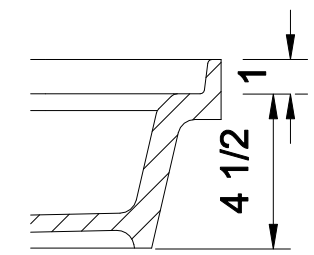

DETAIL D

DETAIL C

SECTION A-A

SECTION B-B

Tower Industries
Meridian Solid Surface Shower Base
Model #: MSB4030SV