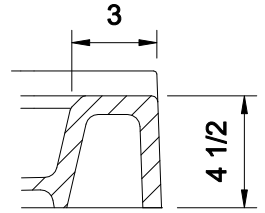

DETAIL C

DETAIL D

SECTION A-A

SECTION B-B

Tower Industries
Meridian Solid Surface Shower Base
Model #: MSB4242SN